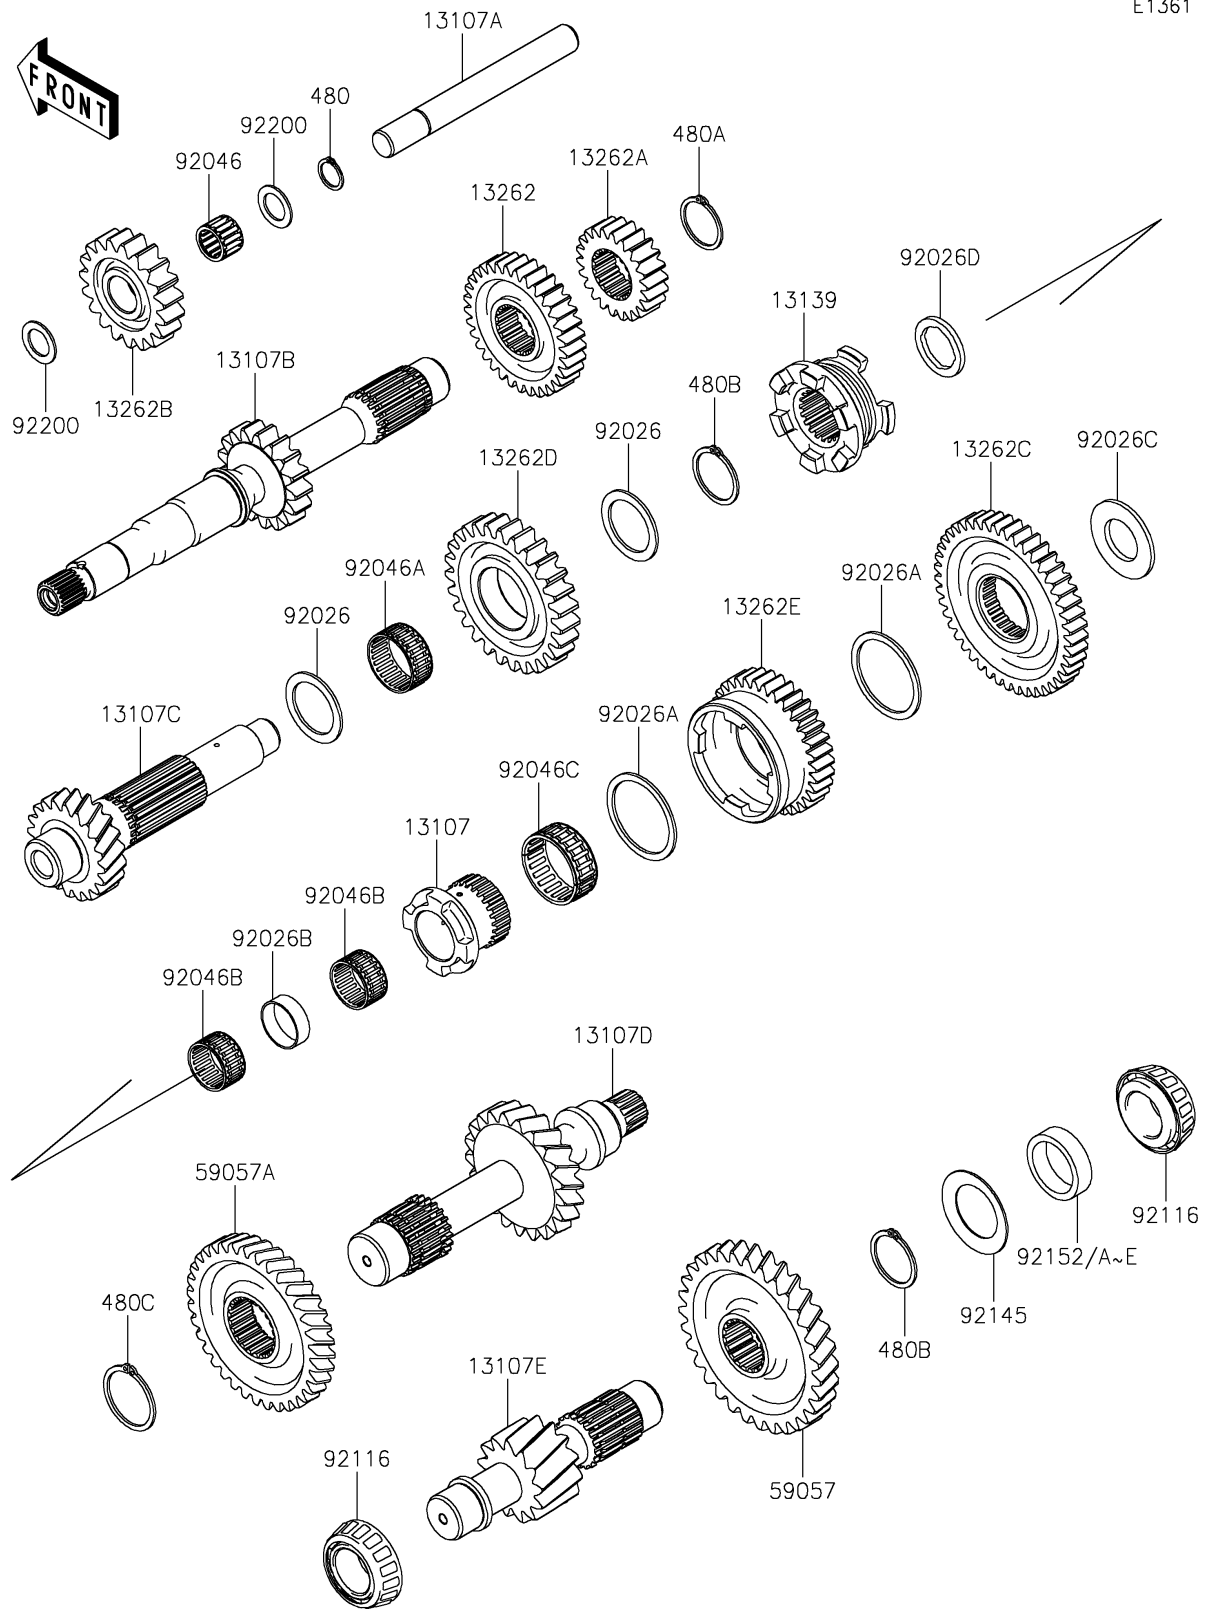

2021 MULE PRO-FXT™ EPS LE PARTS DIAGRAM

Transmission

E1361

2021 MULE PRO-FXT™ EPS LE PARTS LIST

Transmission

ITEM NAME	PART NUMBER	QUANTITY
SHAFT (Ref # 13107)	13107-0779	1
SHAFT,IDLE REV (Ref # 13107A)	13107-0780	1
SHAFT,INPUT,17T (Ref # 13107B)	13107-0782	1
SHAFT,COUNTER,20T (Ref # 13107C)	13107-0783	1
SHAFT,3RD,21T (Ref # 13107D)	13107-0784	1
SHAFT,4TH,13T (Ref # 13107E)	13107-0785	1
SHIFTER (Ref # 13139)	13139-0022	1
GEAR,INPUT HI,33T (Ref # 13262)	13262-1085	1
GEAR,INPUT LOW,22T (Ref # 13262A)	13262-1086	1
GEAR,IDLE REV,19T (Ref # 13262B)	13262-1087	1
GEAR,COUNTER LOW,45T (Ref # 13262C)	13262-1088	1
GEAR,COUNTER REV,27T (Ref # 13262D)	13262-1089	1
GEAR,COUNTER HI,34T (Ref # 13262E)	13262-1090	1
CIRCLIP-TYPE-C,18MM (Ref # 480)	480J1800	1
CIRCLIP-TYPE-C,32MM (Ref # 480A)	480J3200	1
CIRCLIP (Ref # 480B)	480J3500	2
CIRCLIP (Ref # 480C)	480J4000	1
GEAR-HELICAL,31T (Ref # 59057)	59057-0013	1
GEAR-HELICAL,3RD,35T (Ref # 59057A)	59057-0015	1
SPACER,35.2X47X2 (Ref # 92026)	92026-0765	2
SPACER,49.2X58X2 (Ref # 92026A)	92026-0766	2
SPACER,29.4X31.8X10 (Ref # 92026B)	92026-0767	1
SPACER (Ref # 92026C)	92026-0768	1
SPACER,28.2X39X3.6 (Ref # 92026D)	92026-0795	1
BEARING-NEEDLE,FMJ-182417 (Ref # 92046)	92046-0040	1
BEARING-NEEDLE,35X40X17 (Ref # 92046A)	92046-0611	1
BEARING-NEEDLE,KT283317C3 (Ref # 92046B)	92046-0621	2
BEARING-NEEDLE,HIGH GEAR (Ref # 92046C)	92046-1276	1
BEARING-ROLLER (Ref # 92116)	92116-0014	2

2021 MULE PRO-FXT™ EPS LE PARTS LIST

Transmission

ITEM NAME	PART NUMBER	QUANTITY
SPRING (Ref # 92145)	92145-1575	1
COLLAR,L=12.1 (Ref # 92152)	92152-1815	AR
COLLAR,L=12.3 (Ref # 92152A)	92152-1816	AR
COLLAR,L=12.5 (Ref # 92152B)	92152-1817	AR
COLLAR,L=12.7 (Ref # 92152C)	92152-1818	AR
COLLAR,L=12.9 (Ref # 92152D)	92152-1819	AR
COLLAR,L=13.1 (Ref # 92152E)	92152-1820	AR
WASHER,18.2X28X1.5 (Ref # 92200)	92200-0716	2