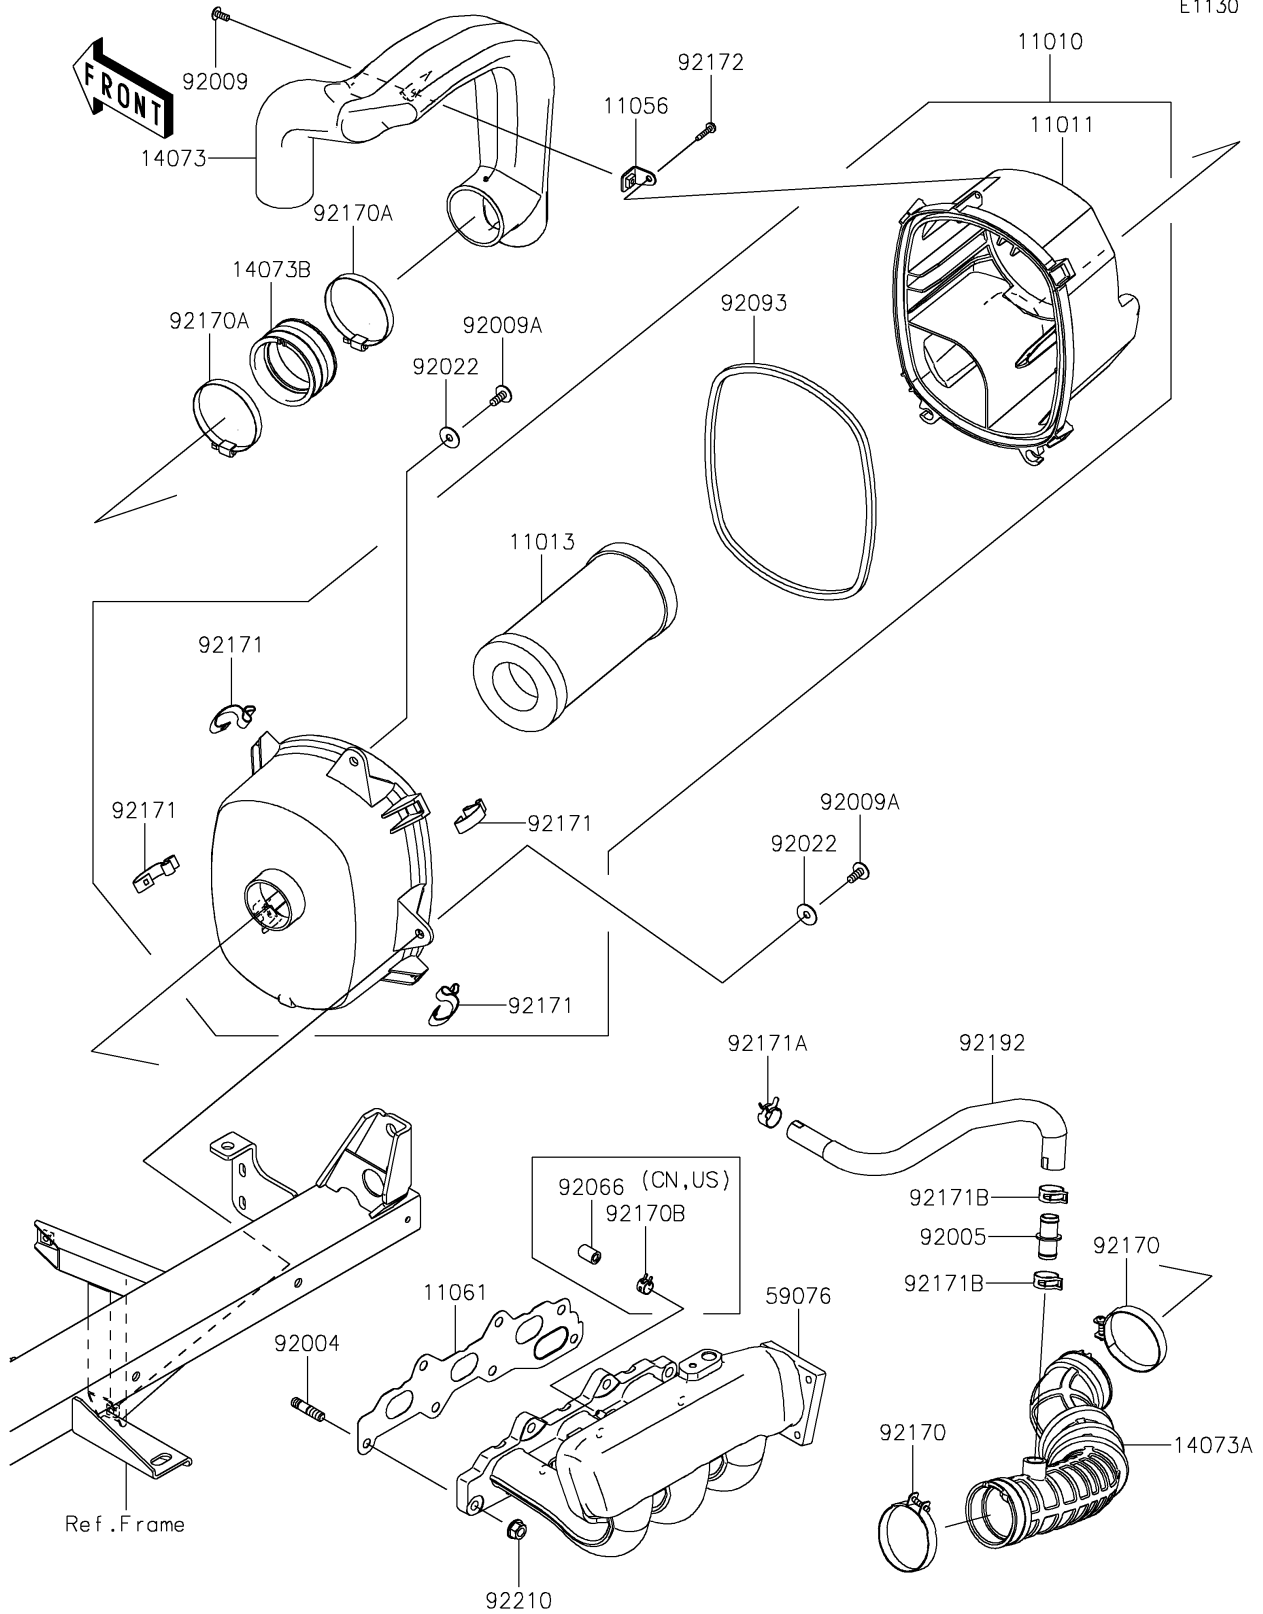

2021 MULE PRO-FXT™ EPS LE PARTS DIAGRAM

Air Cleaner

E1130

2021 MULE PRO-FXT™ EPS LE PARTS LIST

Air Cleaner

ITEM NAME	PART NUMBER	QUANTITY
FILTER-ASSY-AIR (Ref # 11010)	11010-0979	1
CASE-AIR FILTER,UPP (Ref # 11011)	11011-0857	1
ELEMENT-AIR FILTER (Ref # 11013)	11013-1290	1
BRACKET,AIR FILTER (Ref # 11056)	11056-3734	1
GASKET,INTAKE MANIFOLD (Ref # 11061)	11061-0956	1
DUCT,INTAKE (Ref # 14073)	14073-0786	1
DUCT,INTAKE (Ref # 14073A)	14073-0992	1
DUCT,JOINT (Ref # 14073B)	14073-1775	1
MANIFOLD-INTAKE (Ref # 59076)	59076-0017	1
STUD (Ref # 92004)	92004-0734	7
FITTING,DUCT-BREATHER TUBE (Ref # 92005)	92005-0992	1
SCREW,5X12 (Ref # 92009)	92009-1154	1
SCREW,6X16 (Ref # 92009A)	92009-1621	2
WASHER,PLAIN,6.5X20X1 (Ref # 92022)	92022-165	2
PLUG (Ref # 92066)	92066-0862	1
SEAL,AIR FILTER (Ref # 92093)	92093-0607	1
CLAMP (Ref # 92170)	92170-1448	2
CLAMP (Ref # 92170A)	92170-1764	2
CLAMP (Ref # 92170B)	92170-2043	1
CLAMP (Ref # 92171)	92171-0225	4
CLAMP (Ref # 92171A)	92171-0533	1
CLAMP,18.8MM (Ref # 92171B)	92171-2056	2
SCREW,TAPPING,5X20 (Ref # 92172)	92172-0009	1
TUBE,BREATHER (Ref # 92192)	92192-2365	1
NUT (Ref # 92210)	92210-0944	7