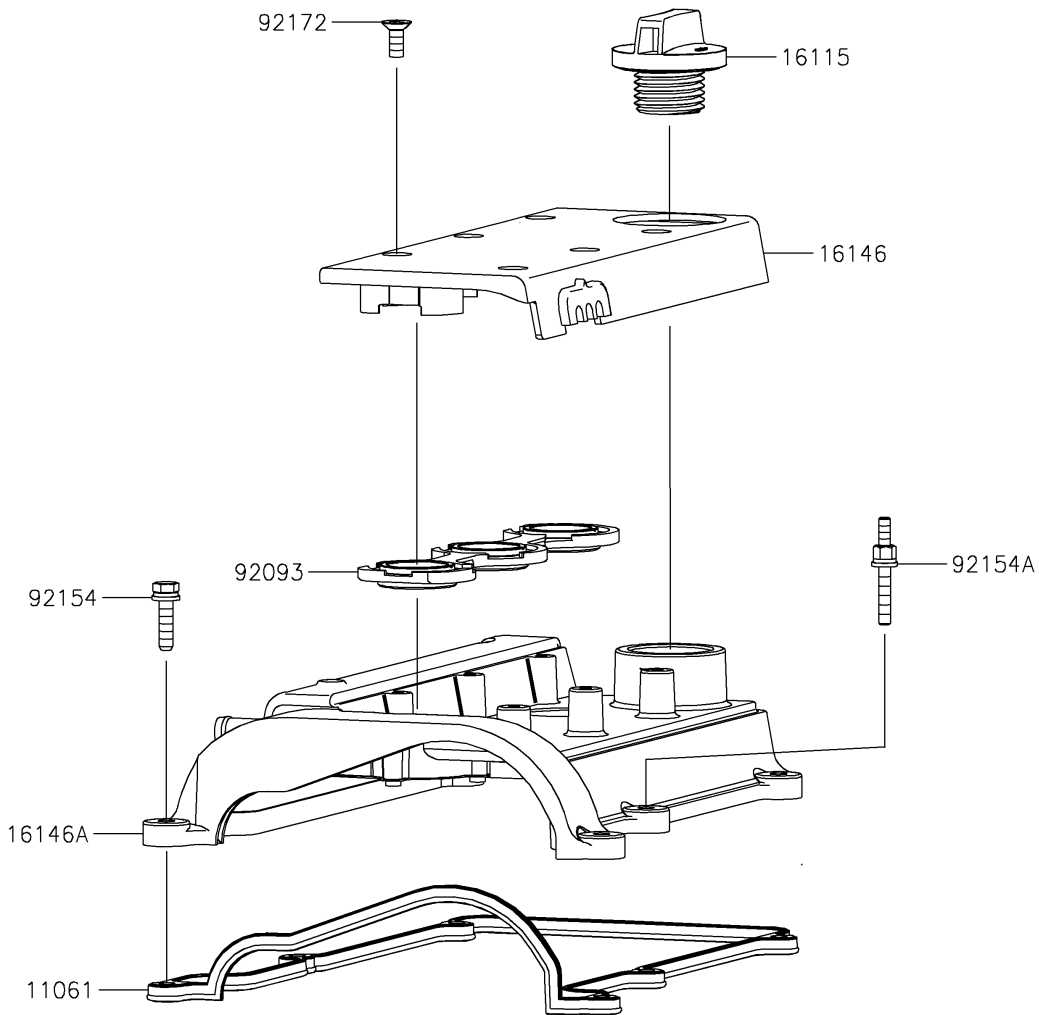

# 2021 MULE PRO-FXT™ EPS LE PARTS DIAGRAM

Cylinder Head Cover

E1112

### Cylinder Head Cover

ITEM NAME	PART NUMBER	QUANTITY
GASKET,HEAD COVER (Ref # 11061)	11061-0953	1
CAP-OIL FILLER (Ref # 16115)	16115-0027	1
COVER-ASSY,SPARK PLUG (Ref # 16146)	16146-0738	1
COVER-ASSY,CYLINDER HEAD (Ref # 16146A)	16146-0741	1
SEAL,SPARK PLUG COVER (Ref # 92093)	92093-0608	1
BOLT,6X25 (Ref # 92154)	92154-1583	5
BOLT (Ref # 92154A)	92154-1584	1
SCREW,6X16 (Ref # 92172)	92172-0905	6