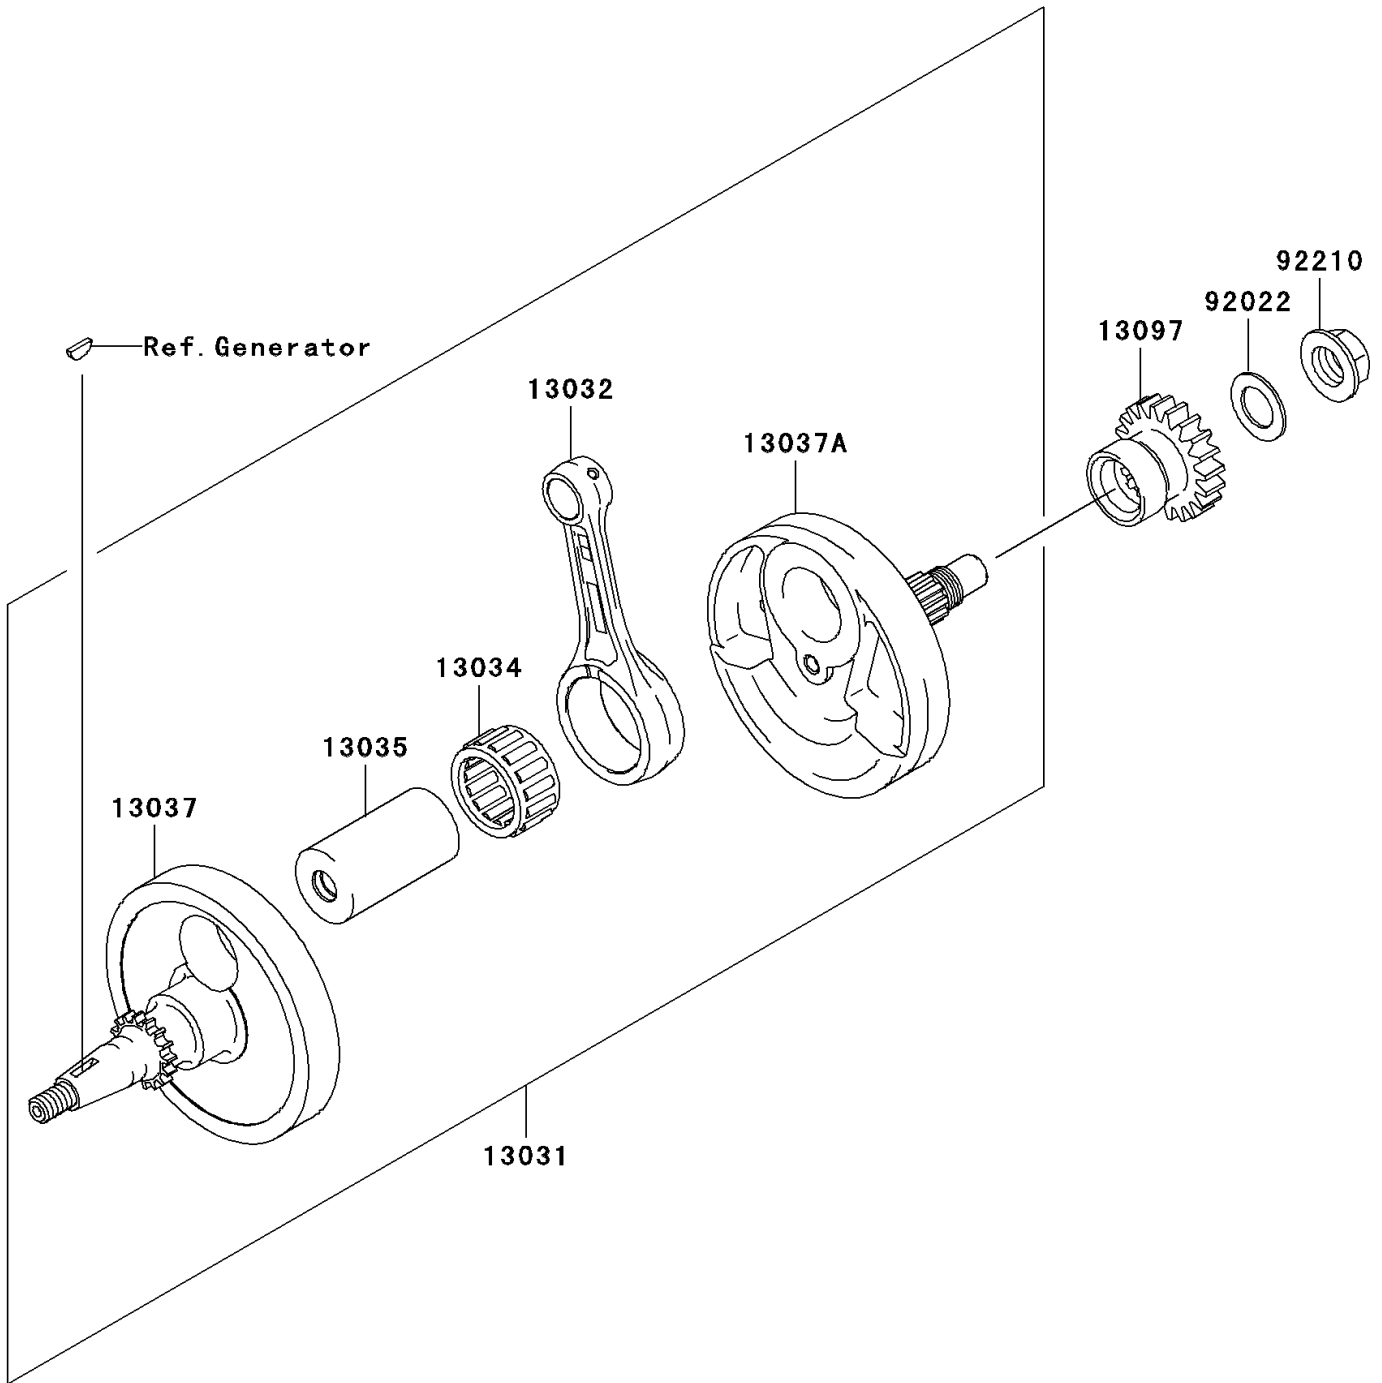

2004 KX250F PARTS DIAGRAM

Crankshaft

E1321

2004 KX250F PARTS LIST

Crankshaft

ITEM NAME	PART NUMBER	QUANTITY
CRANKSHAFT-COMP (Ref # 13031)	13031-0016	1
ROD-CONNECTING,RED (Ref # 13032)	13032-0003	1
BEARING-BIG END,B4 (Ref # 13034)	13034-0007	1
PIN-CRANK (Ref # 13035)	13035-0001	1
CRANKSHAFT,LH (Ref # 13037)	13037-0015	1
CRANKSHAFT,RH (Ref # 13037A)	13037-0016	1
GEAR-PRIMARY SPUR,20T (Ref # 13097)	13097-0008	1
WASHER,16.5X27X1.4 (Ref # 92022)	92022-054	1
NUT,16MM (Ref # 92210)	92210-0069	1