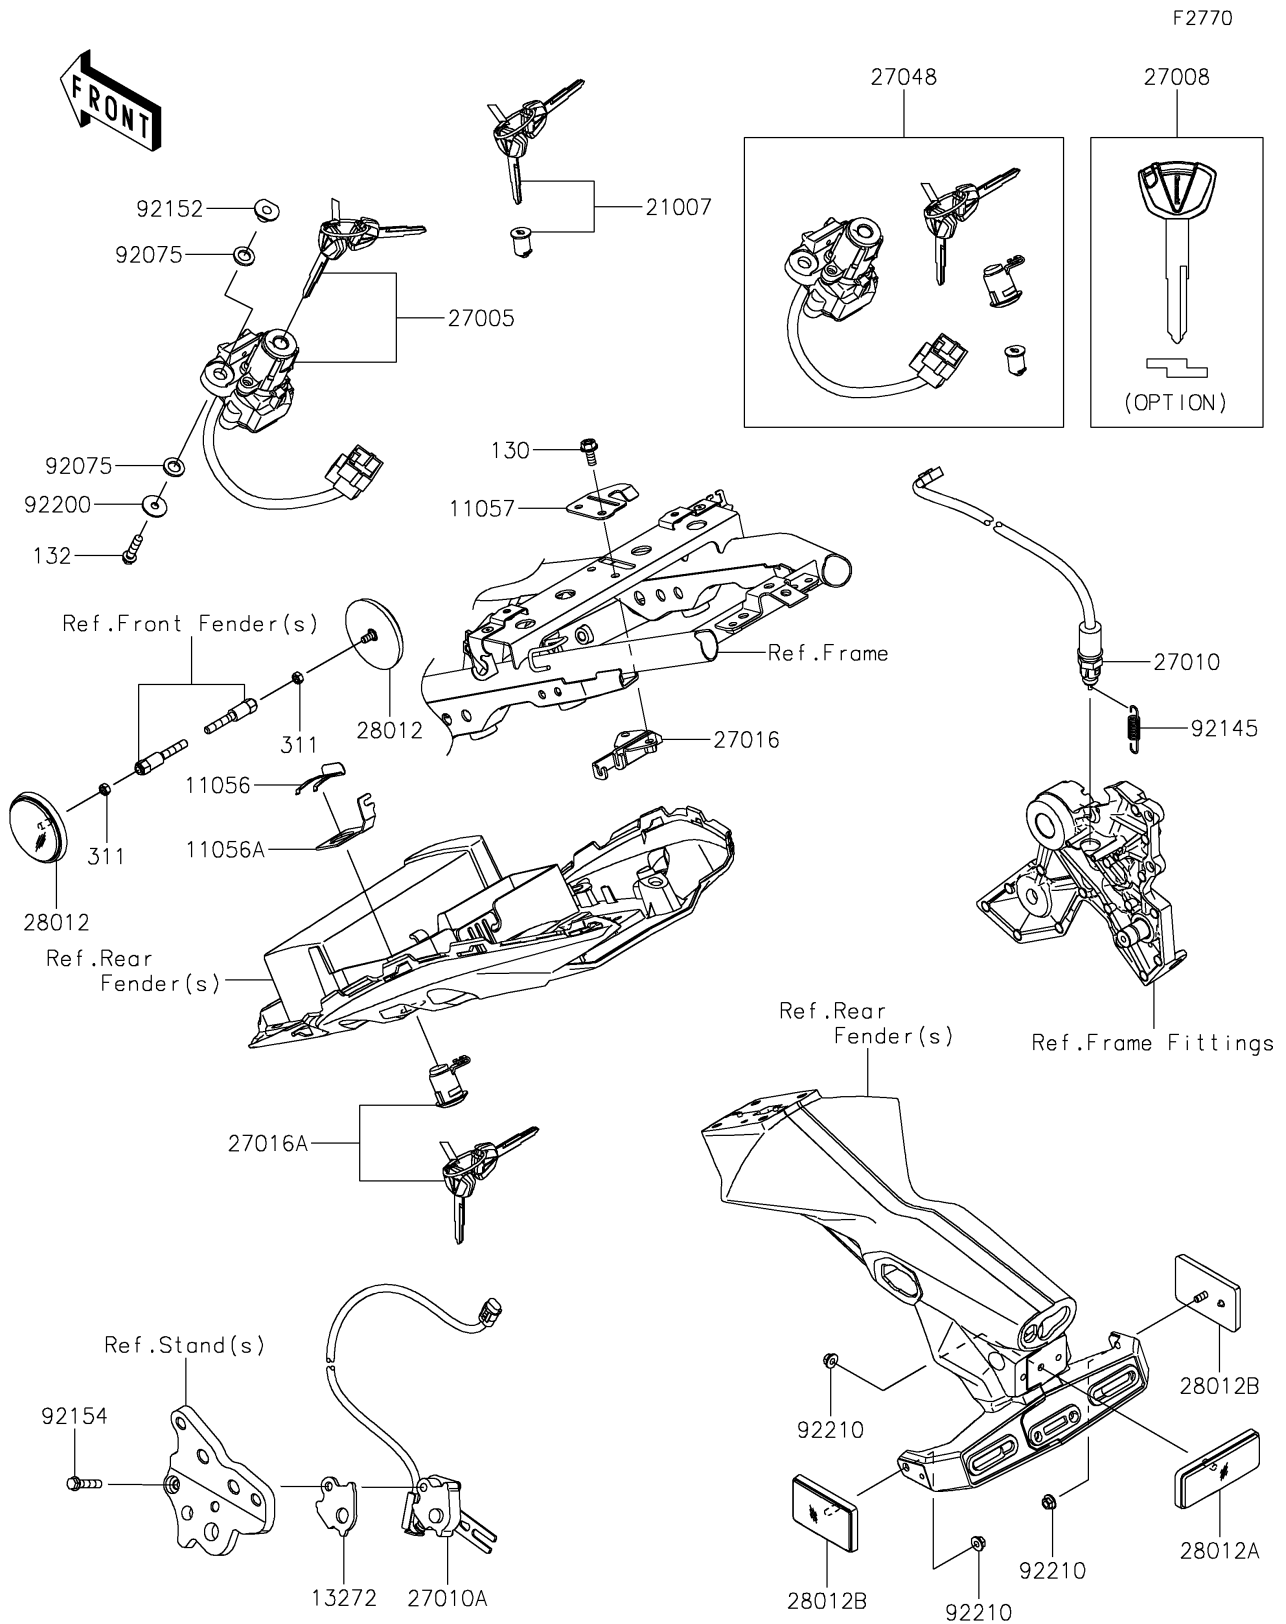

2021 Z650

PARTS DIAGRAM

Ignition Switch/Locks/Reflectors