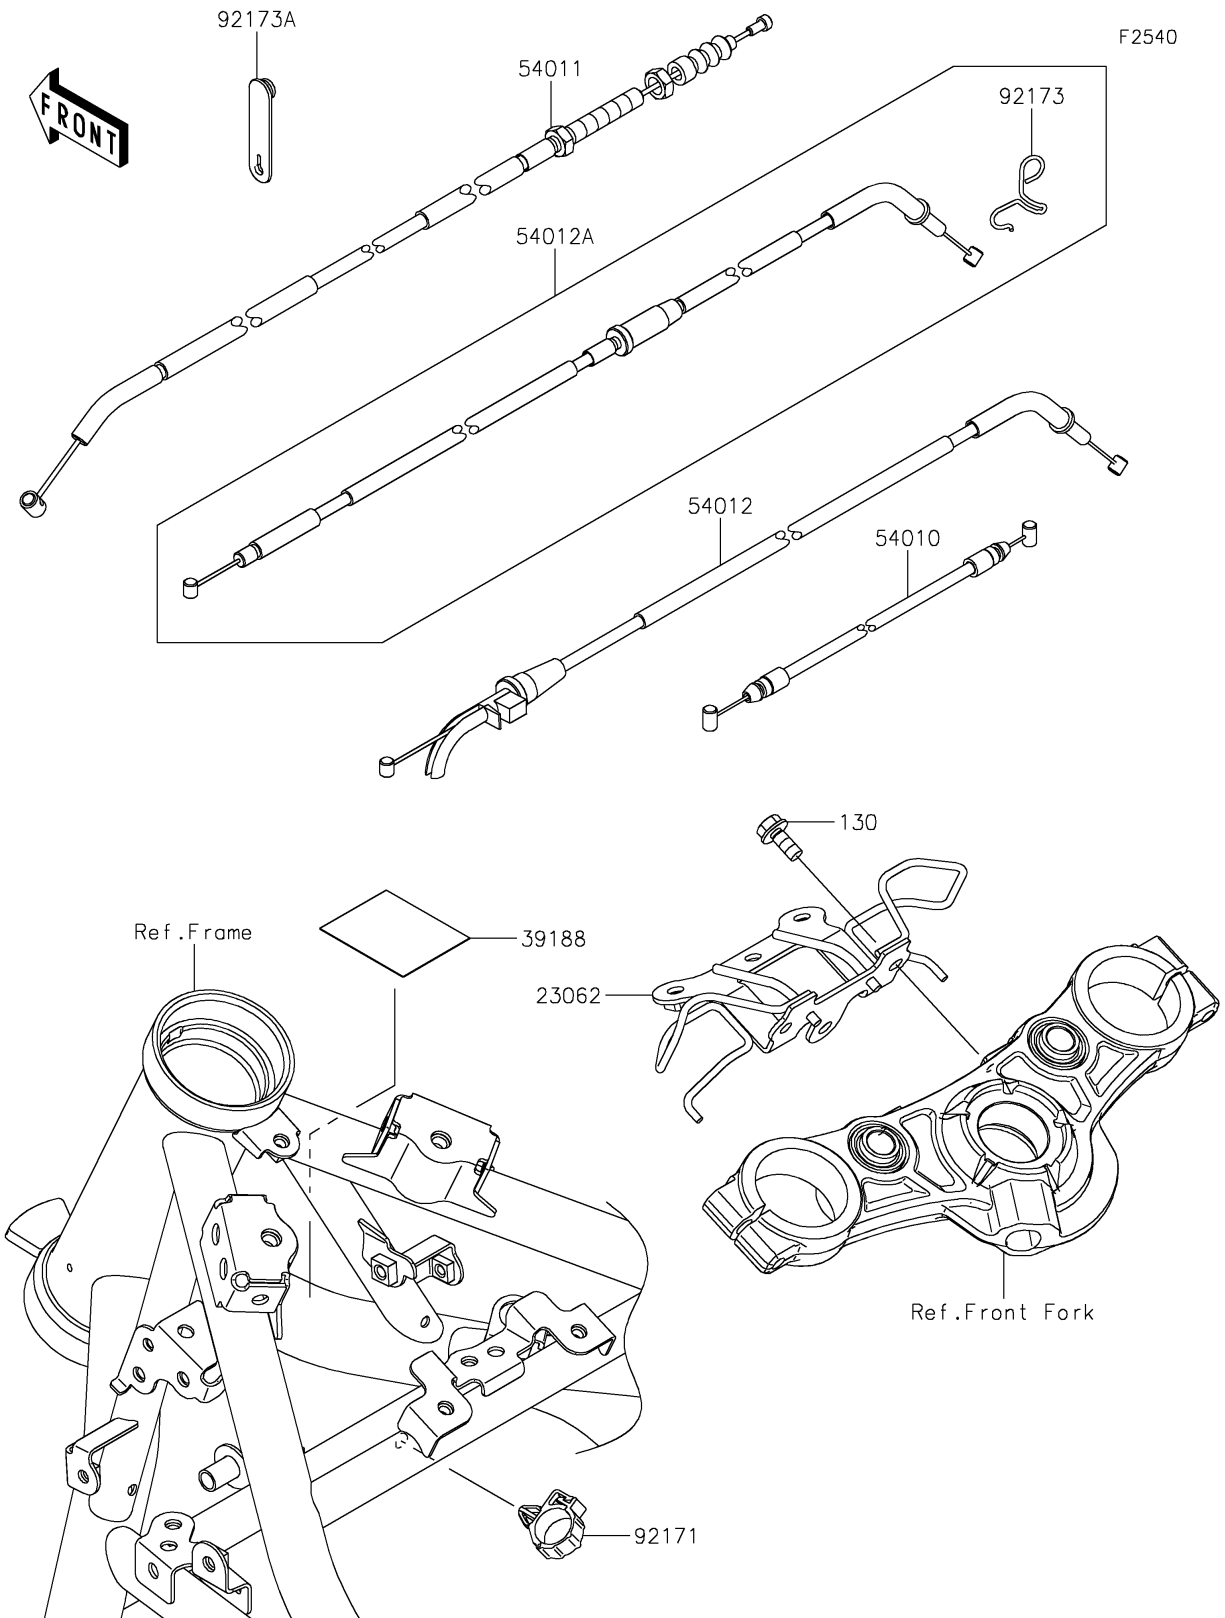

## PARTS DIAGRAM

### Cables

## PARTS LIST

### Cables

ITEM NAME	PART NUMBER	QUANTITY
BOLT-FLANGED,6X14 (Ref # 130)	130BA0614	2
BRACKET-COMP (Ref # 23062)	23062-1257	1
TAPE,40X50 (Ref # 39188)	39188-0049	1
CABLE,SEAT LOCK (Ref # 54010)	54010-0612	1
CABLE-CLUTCH (Ref # 54011)	54011-0617	1
CABLE-THROTTLE,OPENING (Ref # 54012)	54012-0640	1
CABLE-THROTTLE,CLOSING (Ref # 54012A)	54012-0641	1
CLAMP,BRAKE HOSE (Ref # 92171)	92171-0316	1
CLAMP,THROTTLE CABLE (Ref # 92173)	92173-0727	1
CLAMP (Ref # 92173A)	92173-2198	1