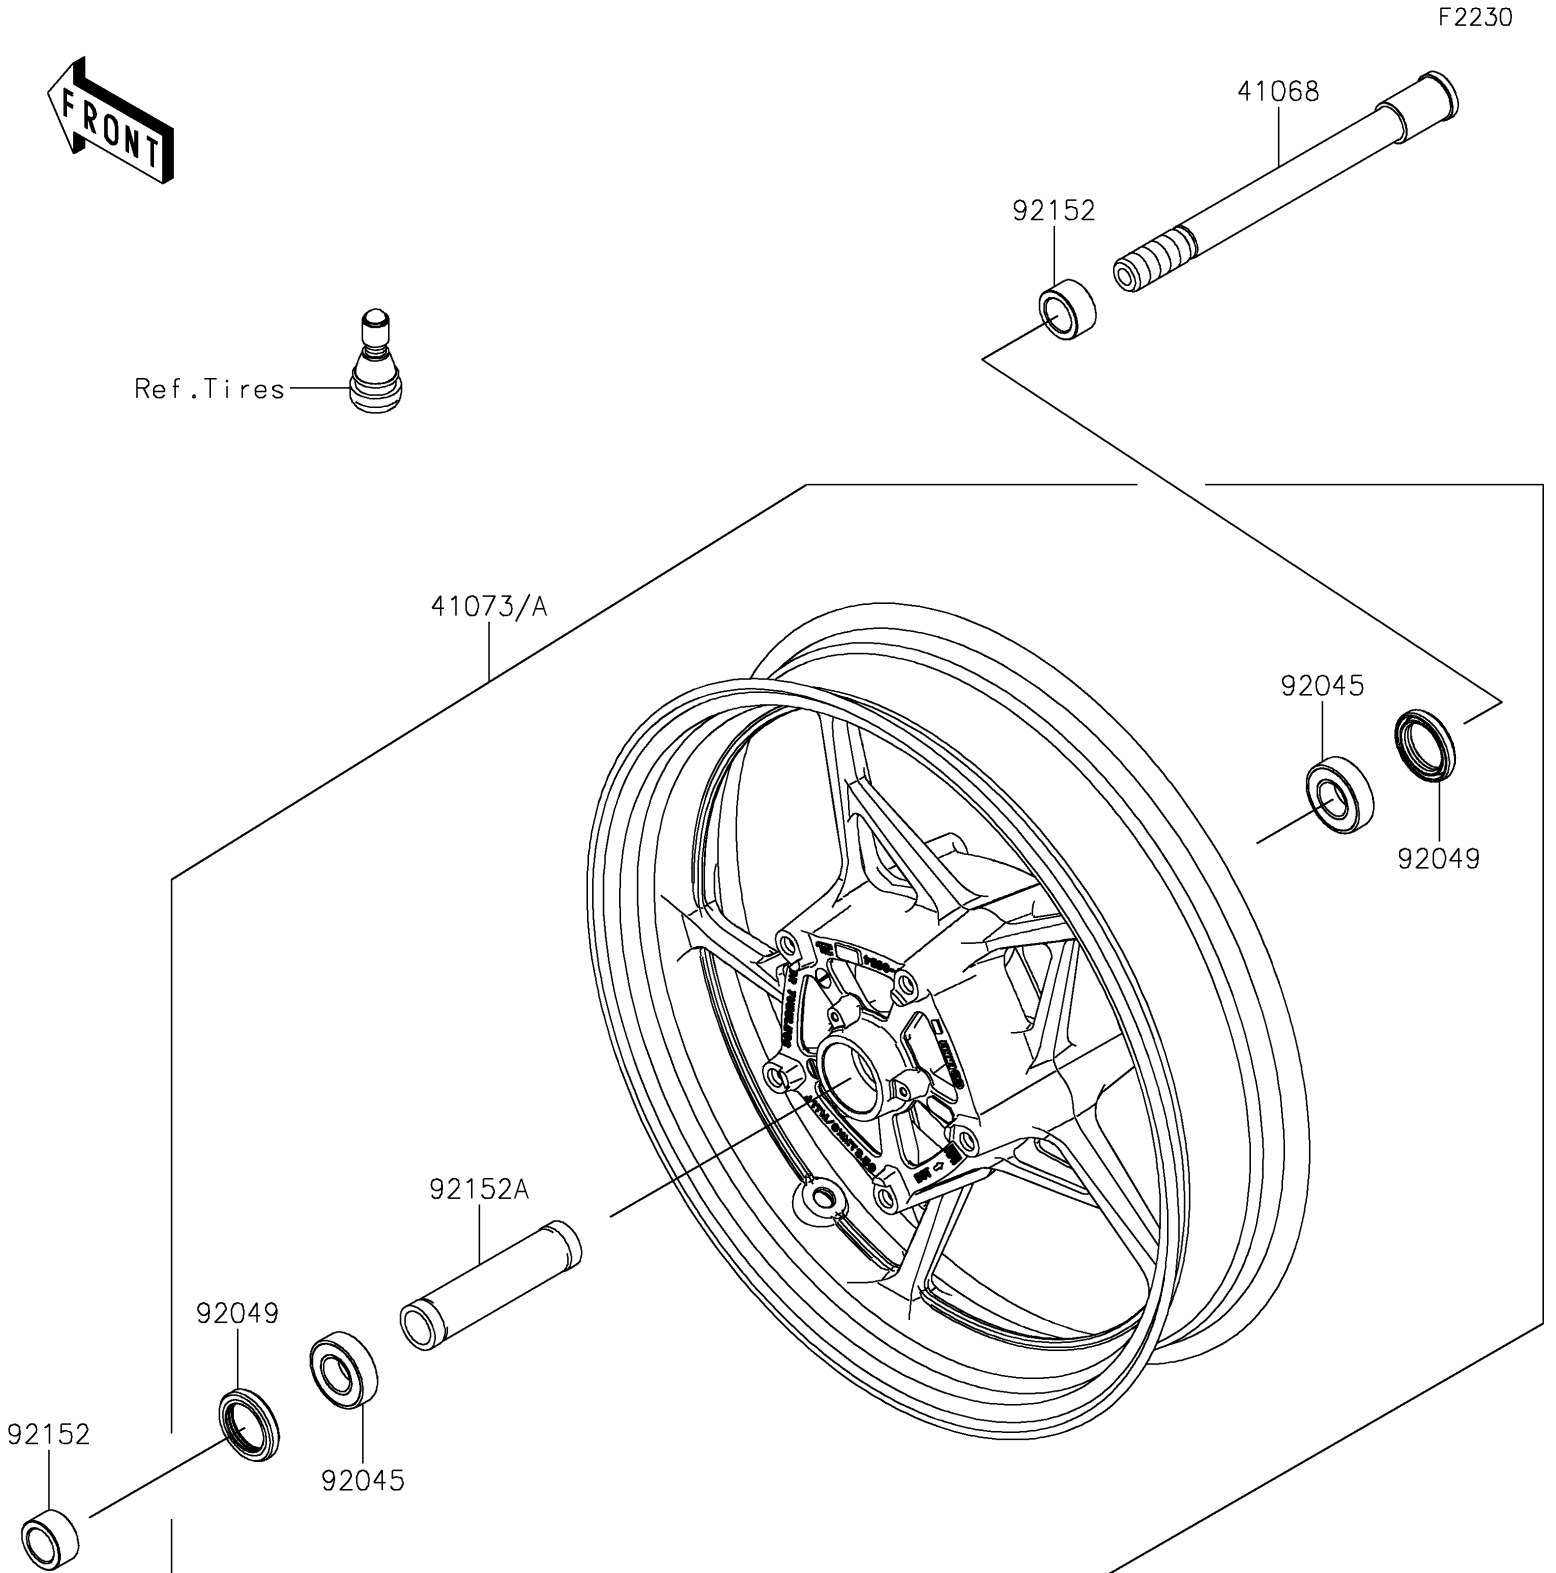

2021 Z650

PARTS DIAGRAM

Front Wheel

2021 Z650

PARTS LIST

Front Wheel

ITEM NAME	PART NUMBER	QUANTITY
AXLE,FR,20X209 (Ref # 41068)	41068-0616	1
WHEEL-ASSY,FR,M.GREEN (Ref # 41073)	41073-0702-54S	1
BEARING-BALL,20X42X12 (Ref # 92045)	92045-0820	2
SEAL-OIL,BJN30427 (Ref # 92049)	92049-0130	2
COLLAR,20X30X15.5 (Ref # 92152)	92152-0946	2
COLLAR,20.2X27.2X115 (Ref # 92152A)	92152-2227	1