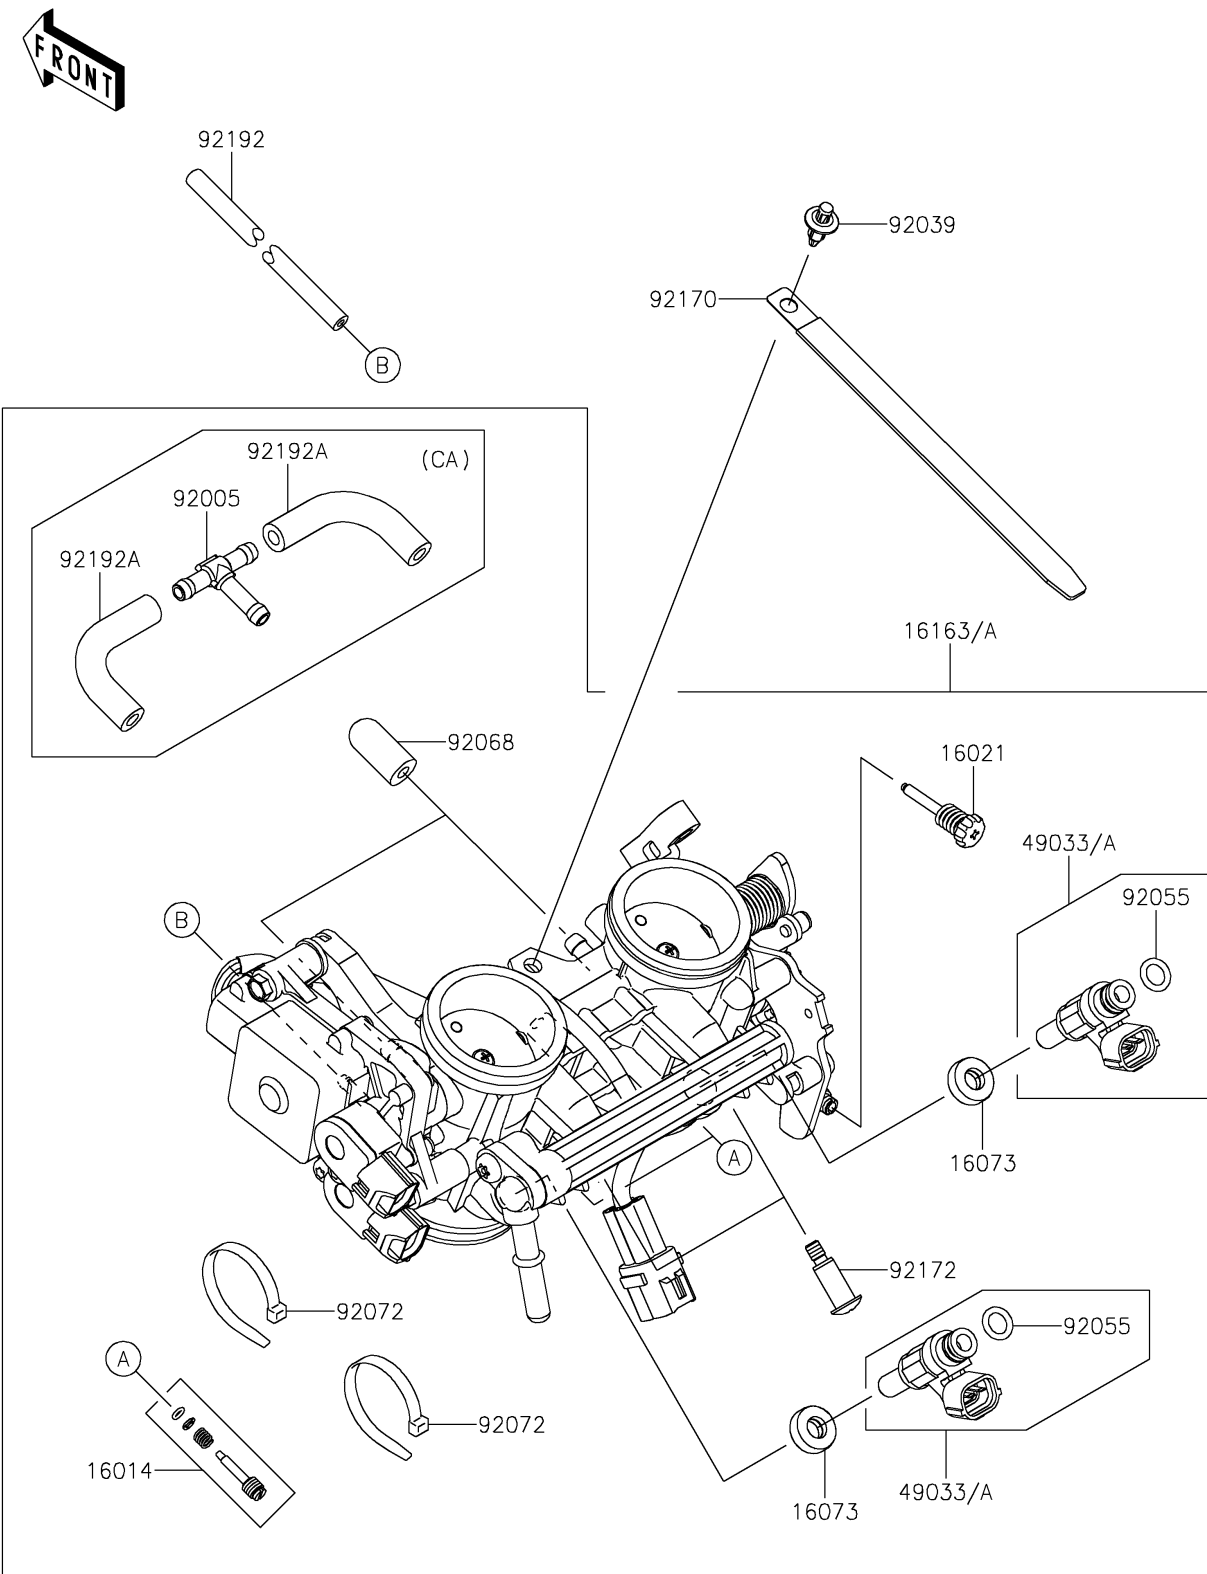

## PARTS DIAGRAM

### Throttle

E1510

## PARTS LIST

### Throttle

ITEM NAME	PART NUMBER	QUANTITY
SCREW-PILOT AIR (Ref # 16014)	16014-0002	2
SCREW-THROTTLE STOP (Ref # 16021)	16021-0033	1
INSULATOR (Ref # 16073)	16073-0129	2
THROTTLE-ASSY (Ref # 16163A)	16163-1131	1
NOZZLE-INJECTION (Ref # 49033A)	49033-0568	2
FITTING,3WAY (Ref # 92005)	92005-0730	1
RIVET (Ref # 92039)	92039-0707	1
RING-O,INJECTION NOZZLE (Ref # 92055)	92055-0124	2
BAND,SUB-HARNESS (Ref # 92072)	92072-0012	2
CLAMP,L=150 (Ref # 92170)	92170-1114	1
SCREW,PIPE INJECTION (Ref # 92172)	92172-0064	2
TUBE,3X6.7X300 (Ref # 92192)	92192-0977	1
TUBE (Ref # 92192A)	92192-1045	2