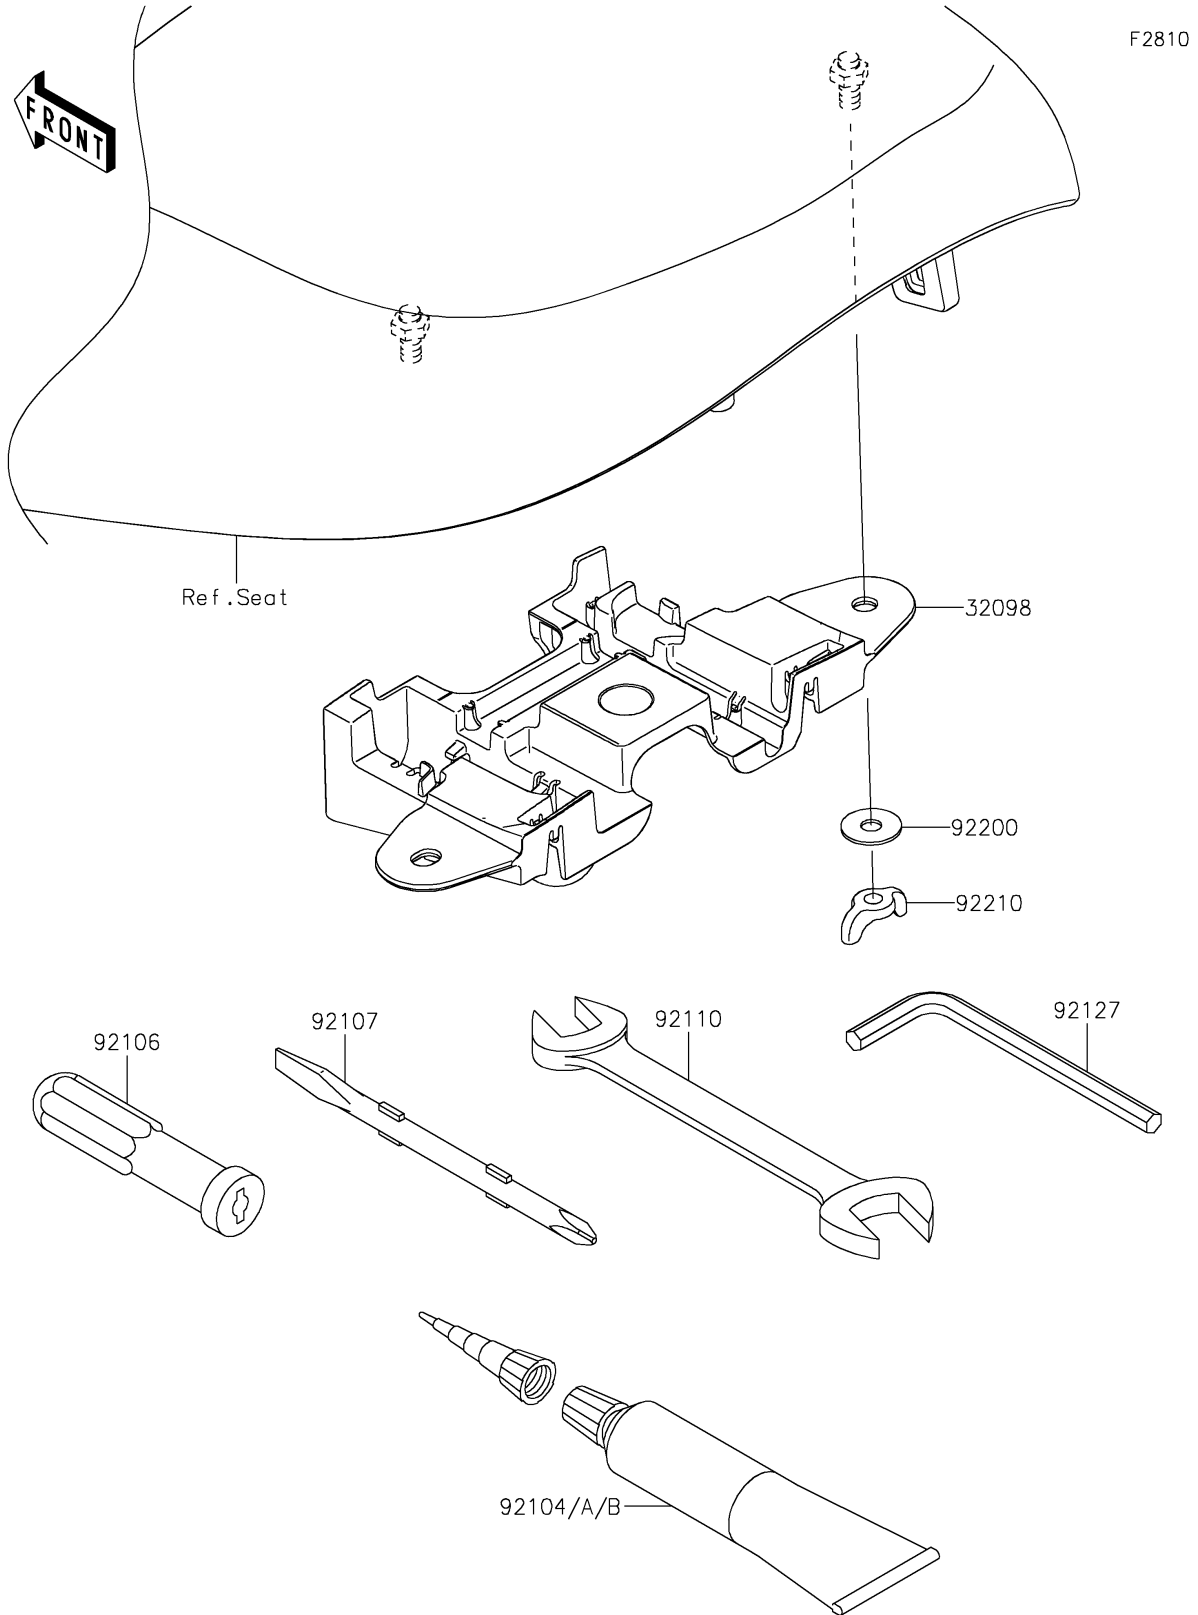

2021 Z900RS ABS PARTS DIAGRAM

Owner's Tools

2021 Z900RS ABS PARTS LIST

Owner's Tools

ITEM NAME	PART NUMBER	QUANTITY
CASE-TOOL (Ref # 32098)	32098-0025	1
GASKET-LIQUID,TB1211F,CLEAR (Ref # 92104)	92104-0004	1
GASKET-LIQUID,TB1216B,BLACK (Ref # 92104A)	92104-1064	1
GASKET-LIQUID,TB1207B,BLACK (Ref # 92104B)	92104-2068	1
GRIP-SCREW DRIVER (Ref # 92106)	92106-1001	1
TOOL-DRIVER,#2PHILLIPS&SLOT (Ref # 92107)	92107-1051	1
TOOL-WRENCH,OPEN END,14X17 (Ref # 92110)	92110-1045	1
TOOL-WRENCH,ALLEN,6MM (Ref # 92127)	92127-003	1
WASHER (Ref # 92200)	92200-0078	2
NUT,WING,6MM (Ref # 92210)	92210-1603	2