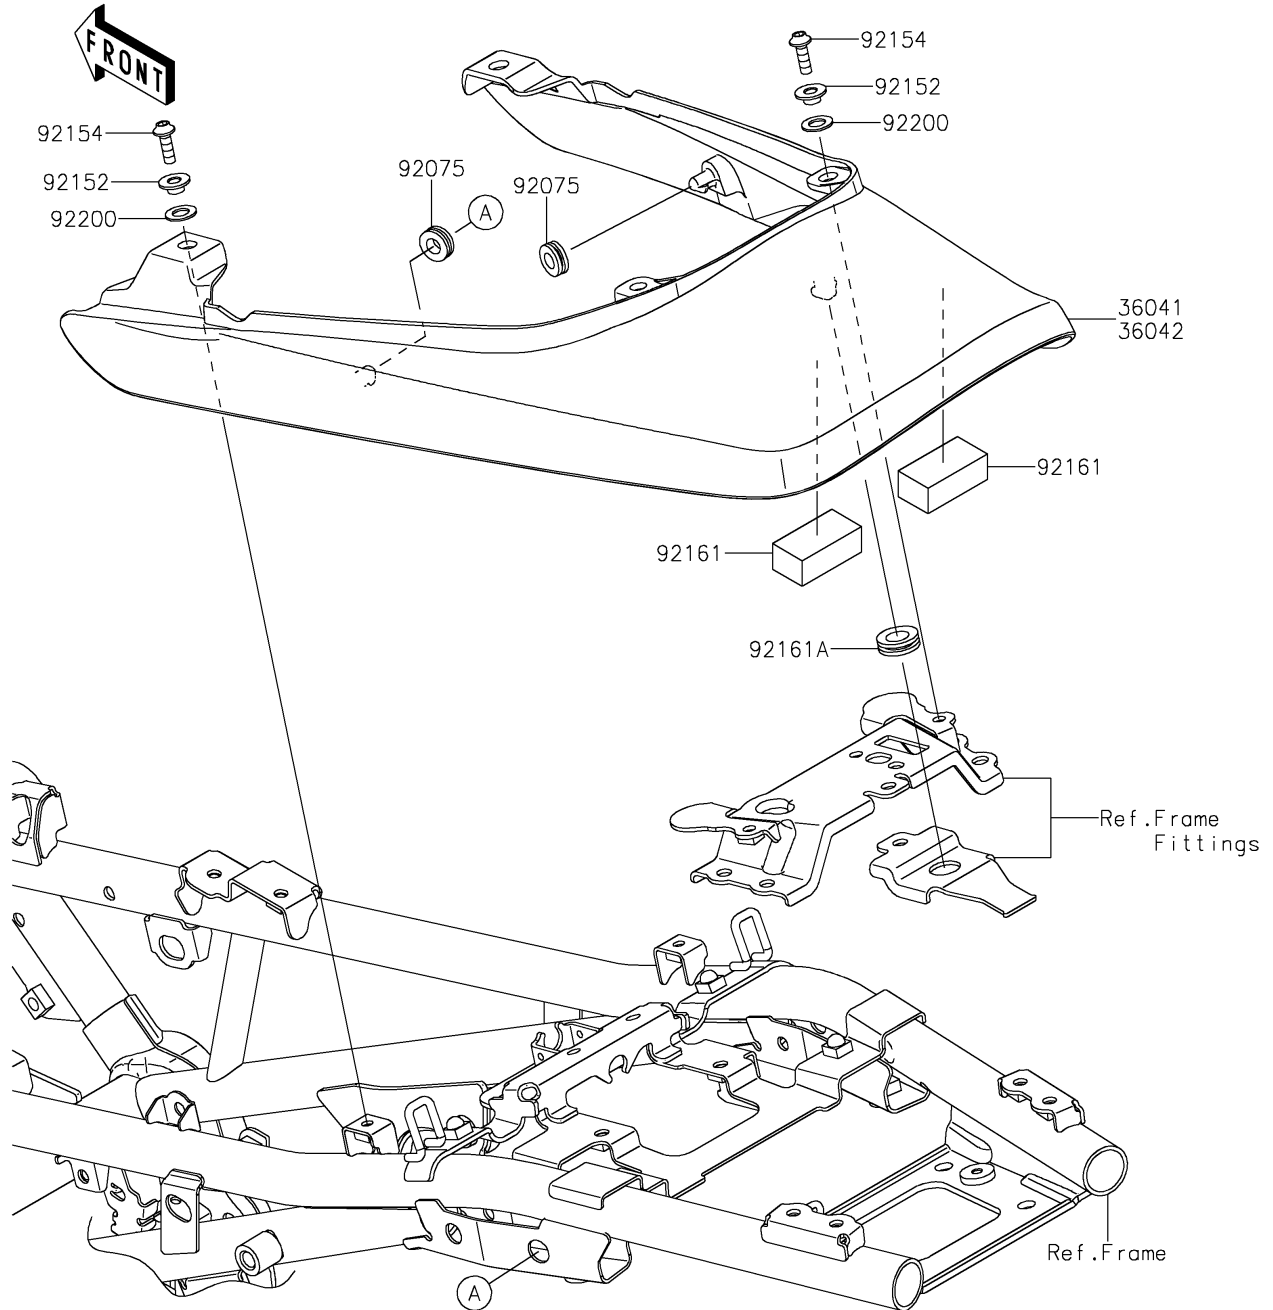

2021 Z900RS ABS PARTS DIAGRAM

Seat Cover

F2612

2021 Z900RS ABS PARTS LIST

Seat Cover

ITEM NAME	PART NUMBER	QUANTITY
COVER-TAIL,C.GREEN (Ref # 36041)	36041-5493-65G	1
DAMPER (Ref # 92075)	92075-161	2
COLLAR,5.6X8X5.45 (Ref # 92152)	92152-2537	4
BOLT,SOCKET,5X16 (Ref # 92154)	92154-1701	4
DAMPER,20X40X15 (Ref # 92161)	92161-1608	2
DAMPER,10X20X6 (Ref # 92161A)	92161-2168	1
WASHER,8.2X15X1 (Ref # 92200)	92200-0742	4