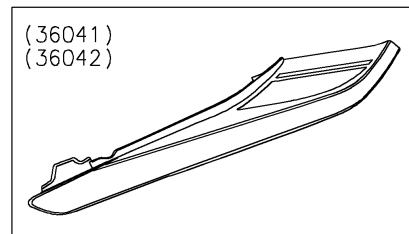

2021 Z900RS ABS PARTS DIAGRAM

Seat Cover

F2612

2021 Z900RS ABS PARTS LIST

Seat Cover

ITEM NAME	PART NUMBER	QUANTITY
COVER-TAIL,C.GREEN (Ref # 36041)	36041-5493-65G	1
DAMPER (Ref # 92075)	92075-161	2
COLLAR,5.6X8X5.45 (Ref # 92152)	92152-2537	4
BOLT,SOCKET,5X16 (Ref # 92154)	92154-1701	4
DAMPER,20X40X15 (Ref # 92161)	92161-1608	2
DAMPER,10X20X6 (Ref # 92161A)	92161-2168	1
WASHER,8.2X15X1 (Ref # 92200)	92200-0742	4