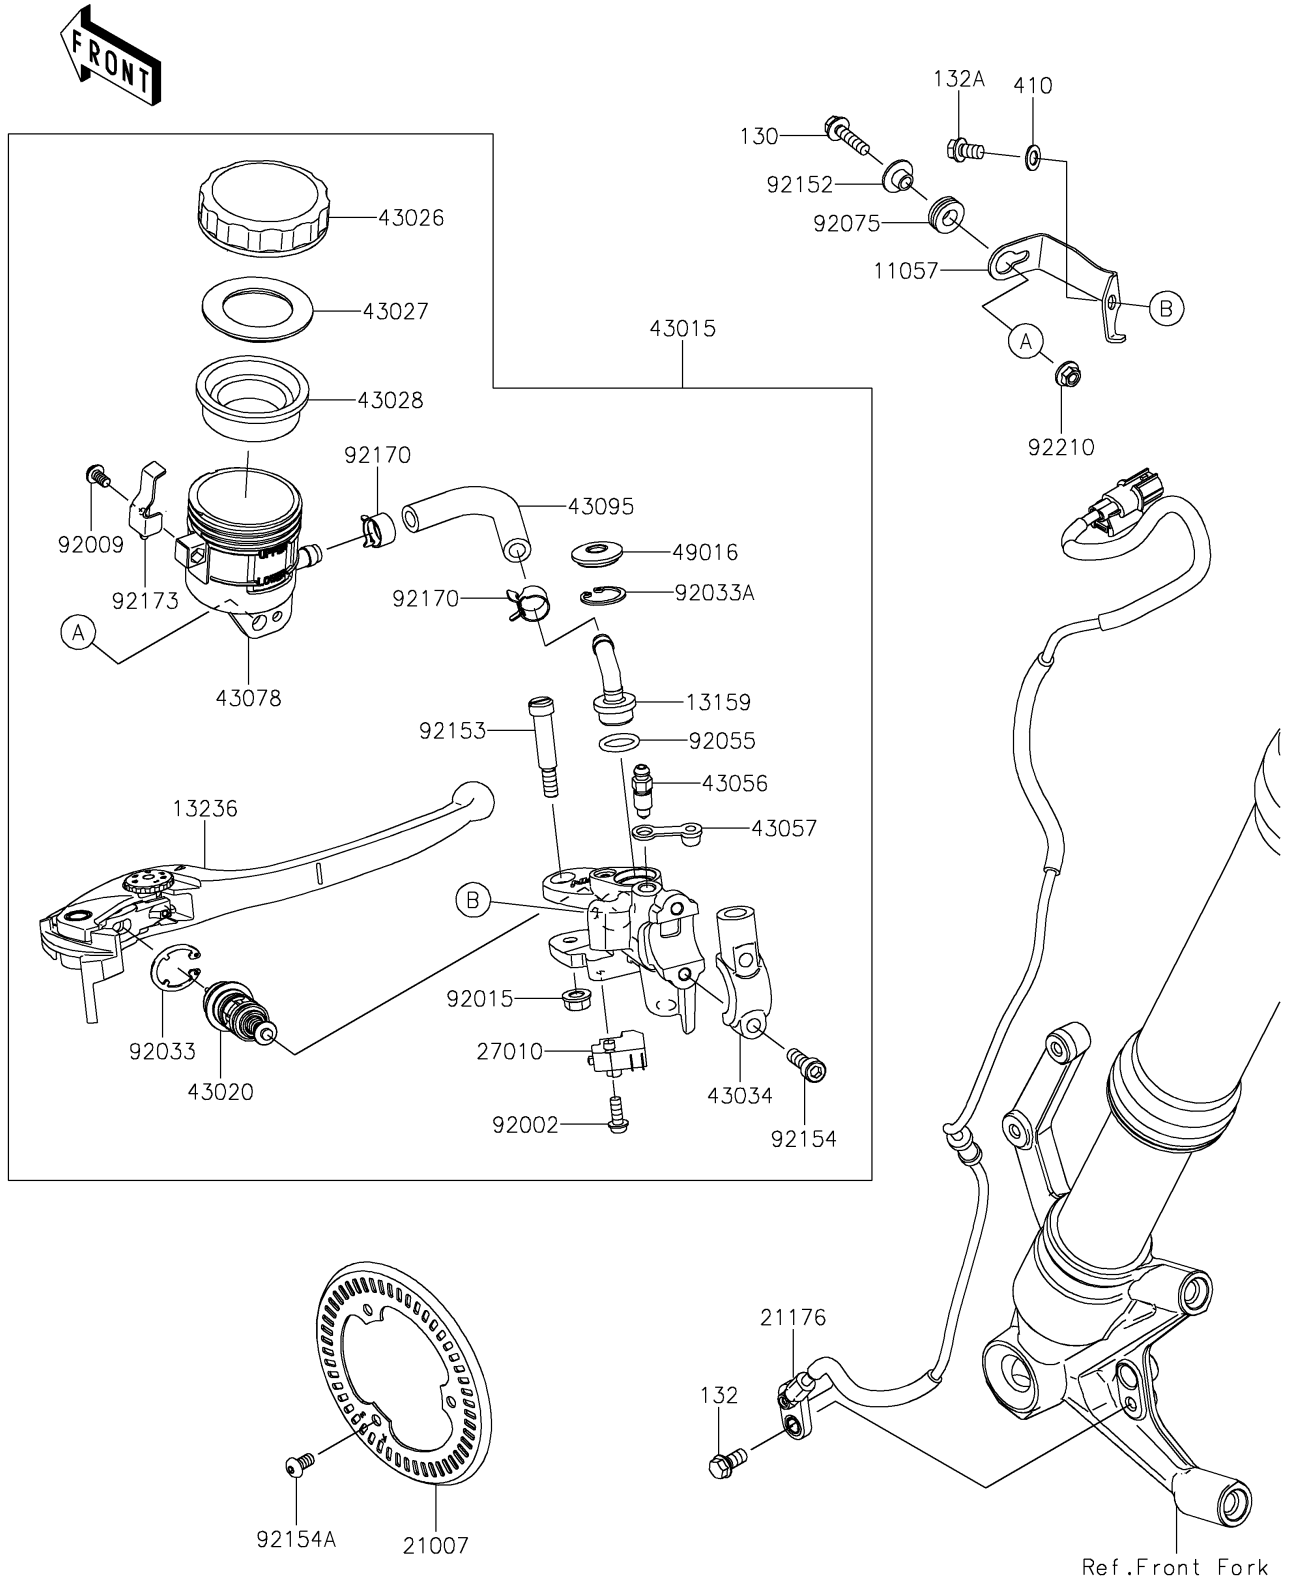

# 2021 Z900RS ABS PARTS DIAGRAM

Front Master Cylinder

F2291

## 2021 Z900RS ABS PARTS LIST

### Front Master Cylinder

ITEM NAME	PART NUMBER	QUANTITY
BRACKET,RESERVOIR TANK (Ref # 11057)	11057-1345	1
BOLT-FLANGED,5X20 (Ref # 130)	130BB0520	1
CONNECTOR (Ref # 13159)	13159-1061	1
BOLT-FLANGED-SMALL,6X12 (Ref # 132)	132BA0612	1
LEVER-COMP,FRONT BRAKE (Ref # 13236)	13236-0139	1
BOLT-FLANGED-SMALL,6X10 (Ref # 132A)	132BB0610	1
ROTOR,FR SENSOR (Ref # 21007)	21007-0672	1
SENSOR,SPEED,FR (Ref # 21176)	21176-0848	1
SWITCH,BRAKE (Ref # 27010)	27010-0762	1
WASHER-PLAIN-SMALL,6MM (Ref # 410)	410AB0600	1
CYLINDER-ASSY-MASTER,FR (Ref # 43015)	43015-0663	1
PISTON-COMP-BRAKE (Ref # 43020)	43020-0020	1
CAP-BRAKE (Ref # 43026)	43026-1051	1
PLATE-DIAPHRAGM (Ref # 43027)	43027-1051	1
DIAPHRAGM,MASTER CYLINDER (Ref # 43028)	43028-1057	1
HOLDER-BRAKE,MASTER CYLINDER (Ref # 43034)	43034-0057	1
BREATHER-BRAKE (Ref # 43056)	43056-1056	1
CAP-BREATHER (Ref # 43057)	43057-1001	1
RESERVOIR (Ref # 43078)	43078-0591	1
HOSE-BRAKE (Ref # 43095)	43095-1486	1
COVER-SEAL (Ref # 49016)	49016-1147	1
BOLT,SCREW,4X12 (Ref # 92002)	92002-1323	1
SCREW (Ref # 92009)	92009-1570	1
NUT,FLANGED,6MM (Ref # 92015)	92015-1528	1
RING-SNAP (Ref # 92033)	92033-0034	1
RING-SNAP,20.5MM (Ref # 92033A)	92033-1186	1
RING-O,14.8X2.4 (Ref # 92055)	92055-0741	1
DAMPER (Ref # 92075)	92075-161	1
COLLAR (Ref # 92152)	92152-0017	1

### Front Master Cylinder

ITEM NAME	PART NUMBER	QUANTITY
BOLT,LEVER (Ref # 92153)	92153-0868	1
BOLT,SOCKET,6X22 (Ref # 92154)	92154-1271	2
BOLT,SOCKET,5X10 (Ref # 92154A)	92154-1292	3
CLAMP,HOSE (Ref # 92170)	92170-1091	2
CLAMP (Ref # 92173)	92173-1790	1
NUT,FLANGED,5MM (Ref # 92210)	92210-0007	1