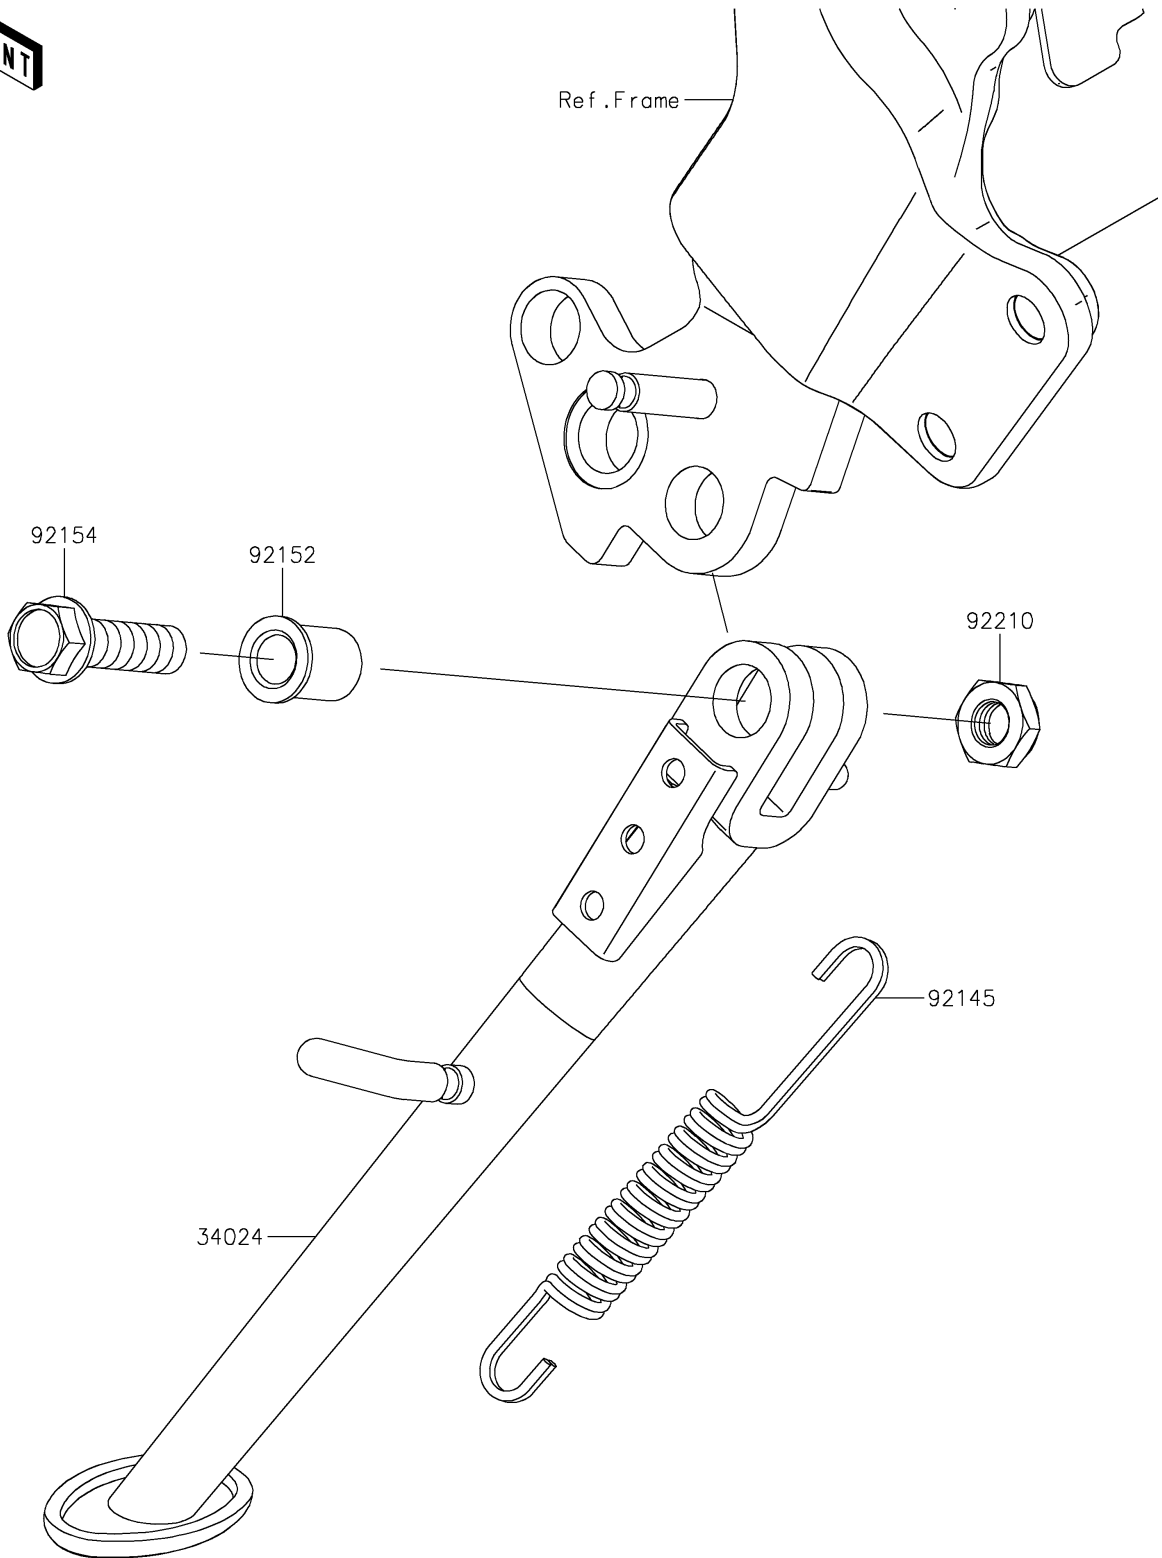

2021 Z900RS ABS PARTS DIAGRAM

Stand(s)

F2190

2021 Z900RS ABS PARTS LIST

Stand(s)

ITEM NAME	PART NUMBER	QUANTITY
STAND-SIDE,F.S.BLACK (Ref # 34024)	34024-0151-18R	1
SPRING,SIDE STAND (Ref # 92145)	92145-0562	1
COLLAR,10.2X15X20.1 (Ref # 92152)	92152-1828	1
BOLT,FLANGED,10X37 (Ref # 92154)	92154-2848	1
NUT,LOCK,10MM (Ref # 92210)	92210-1184	1