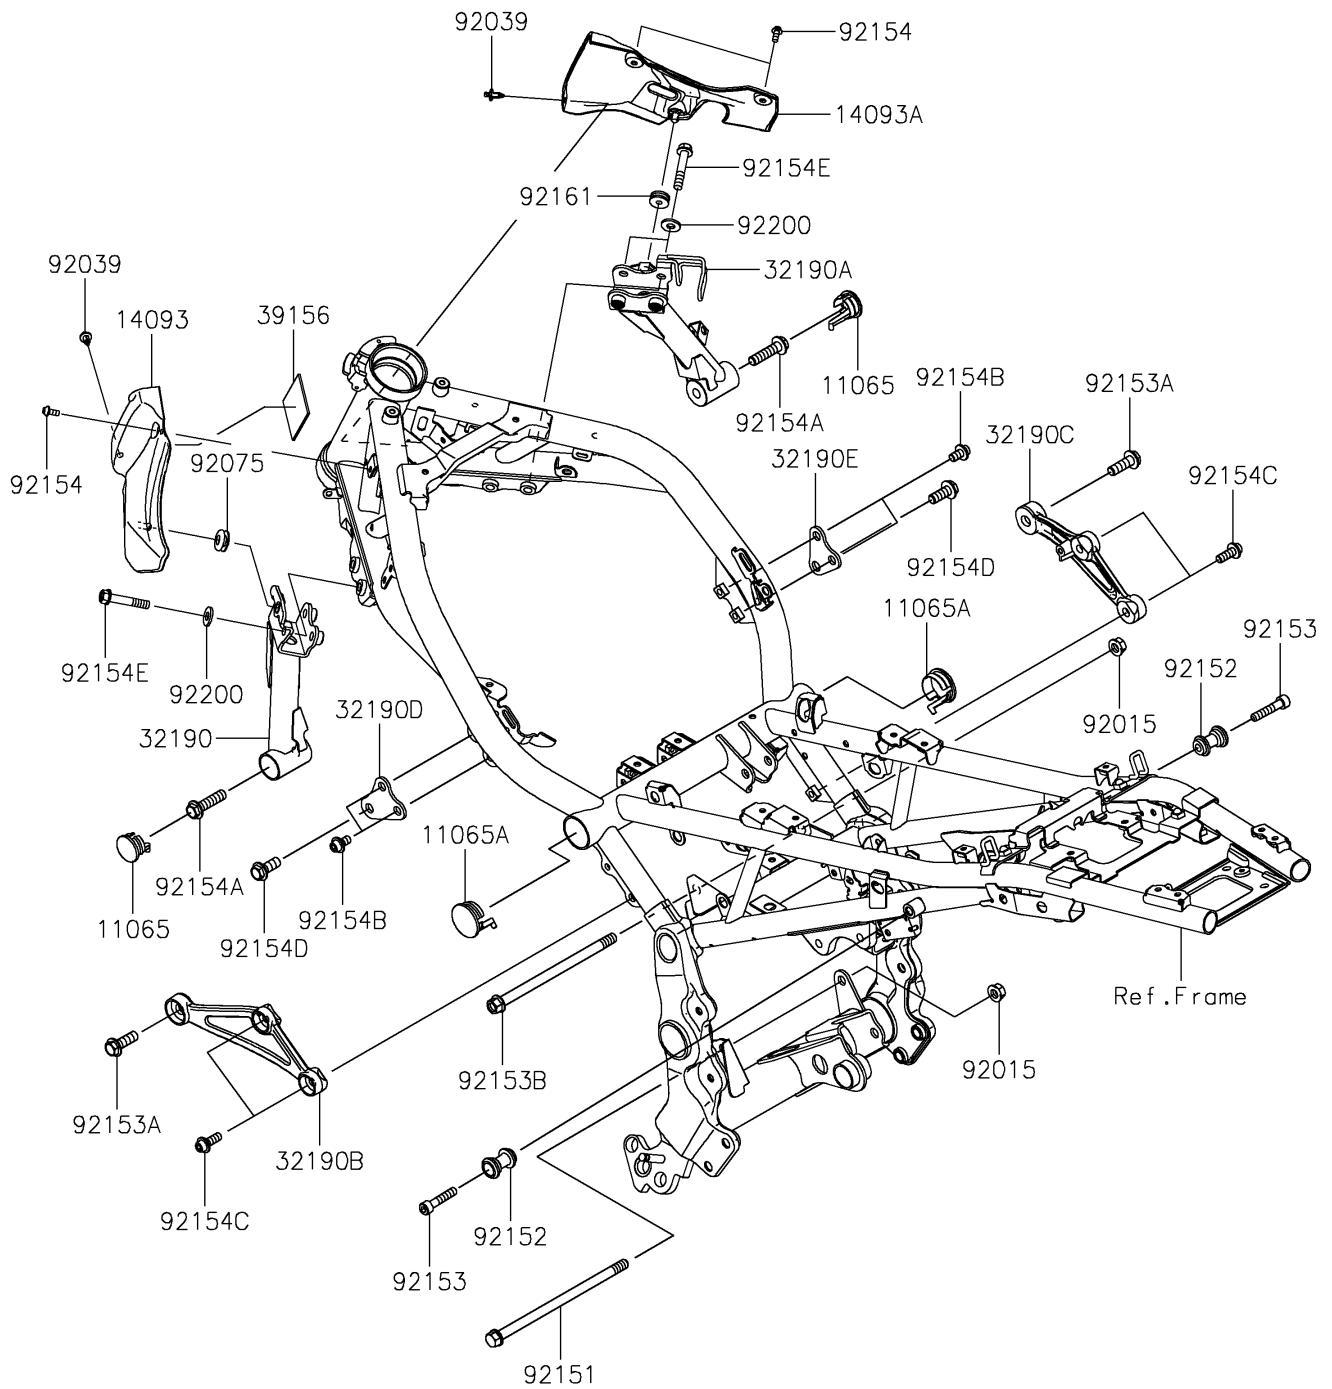

# 2021 Z900RS ABS PARTS DIAGRAM

Engine Mount

F2122

## 2021 Z900RS ABS PARTS LIST

### Engine Mount

ITEM NAME	PART NUMBER	QUANTITY
CAP,27.4MM (Ref # 11065)	11065-0987	2
CAP,35.1MM (Ref # 11065A)	11065-0988	2
COVER,FRAME,LH (Ref # 14093)	14093-0620	1
COVER,FRAME,RH (Ref # 14093A)	14093-0621	1
BRACKET-ENGINE,LH,BLACK (Ref # 32190)	32190-0744-10	1
BRACKET-ENGINE,RH,BLACK (Ref # 32190A)	32190-0745-10	1
BRACKET-ENGINE,CYL.,LH,F.S.BLK (Ref # 32190B)	32190-0757-18R	1
BRACKET-ENGINE,CYL.,RH,F.S.BLK (Ref # 32190C)	32190-0758-18R	1
BRACKET-ENGINE,HEAD,LH,BLACK (Ref # 32190D)	32190-0759-10	1
BRACKET-ENGINE,HEAD,RH,BLACK (Ref # 32190E)	32190-0760-10	1
PAD,50X50X2 (Ref # 39156)	39156-2235	1
NUT,FLANGED,10MM (Ref # 92015)	92015-1180	2
RIVET (Ref # 92039)	92039-0068	2
DAMPER (Ref # 92075)	92075-1067	1
BOLT,FLANGED,10X190 (Ref # 92151)	92151-1915	1
COLLAR (Ref # 92152)	92152-2403	2
BOLT,SOCKET,8X40 (Ref # 92153)	92153-0517	2
BOLT,FLANGED,10X30 (Ref # 92153A)	92153-0801	2
BOLT,FLANGED,10X170 (Ref # 92153B)	92153-1428	1
BOLT,SOCKET,5X12 (Ref # 92154)	92154-0917	3
BOLT,FLANGED,10X40 (Ref # 92154A)	92154-2743	2
BOLT,SOCKET,8X14 (Ref # 92154B)	92154-2745	4
BOLT,SOCKET,8X22 (Ref # 92154C)	92154-2746	4
BOLT,FLANGED,10X25 (Ref # 92154D)	92154-2747	2
BOLT,FLANGED,8X45 (Ref # 92154E)	92154-3733	4
DAMPER,6X20X7.5 (Ref # 92161)	92161-1991	1
WASHER,8.5X18X2.3 (Ref # 92200)	92200-1213	4