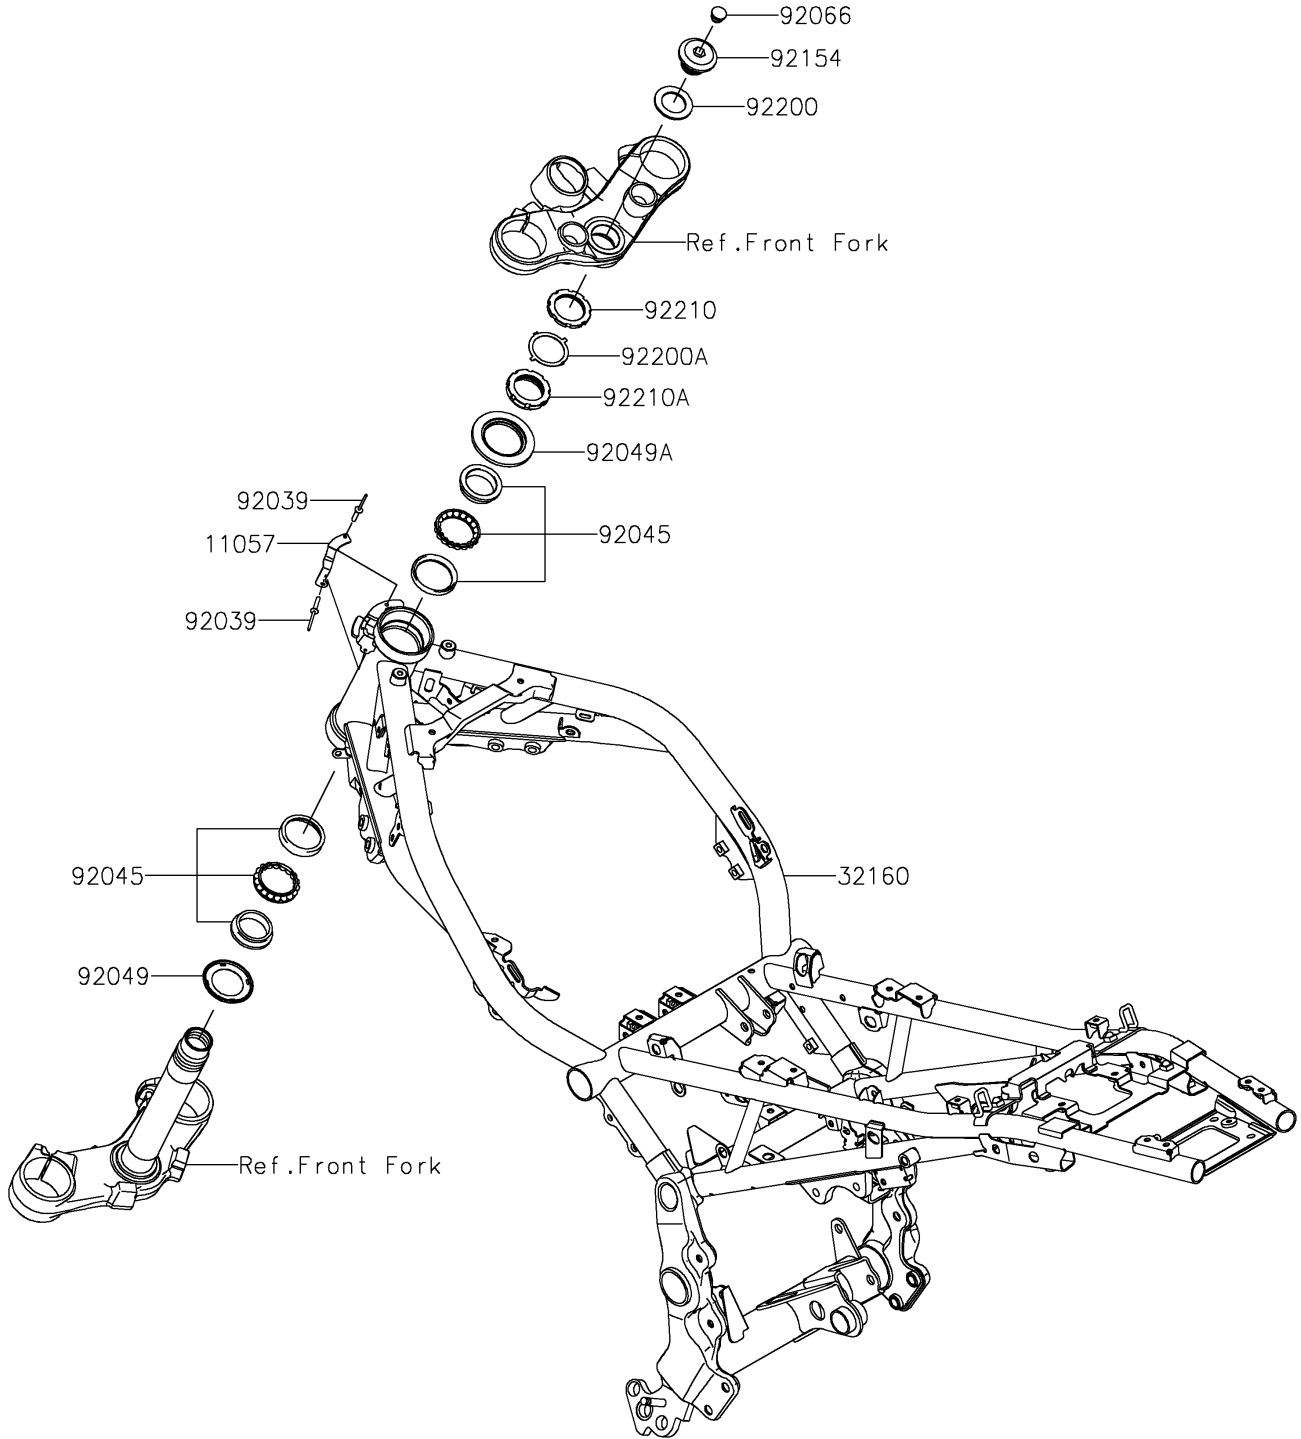

# 2021 Z900RS ABS PARTS DIAGRAM

Frame

F2120

## 2021 Z900RS ABS PARTS LIST

### Frame

ITEM NAME	PART NUMBER	QUANTITY
BRACKET (Ref # 11057)	11057-1310	1
FRAME-COMP,MAIN,BLACK (Ref # 32160)	32160-1916-10	1
RIVET (Ref # 92039)	92039-0705	2
BEARING-BALL,SF07A17PX1V1 (Ref # 92045)	92045-1384	2
SEAL-OIL,DS35X55X4 (Ref # 92049)	92049-0022	1
SEAL-OIL,MX043N2 (Ref # 92049A)	92049-1483	1
PLUG (Ref # 92066)	92066-0071	1
BOLT,26MM (Ref # 92154)	92154-3818	1
WASHER,27X42X2.3 (Ref # 92200)	92200-0081	1
WASHER (Ref # 92200A)	92200-0281	1
NUT,STEERING STEM 35MM (Ref # 92210)	92210-0062	1
NUT,STEERING STEM,35MM (Ref # 92210A)	92210-0077	1