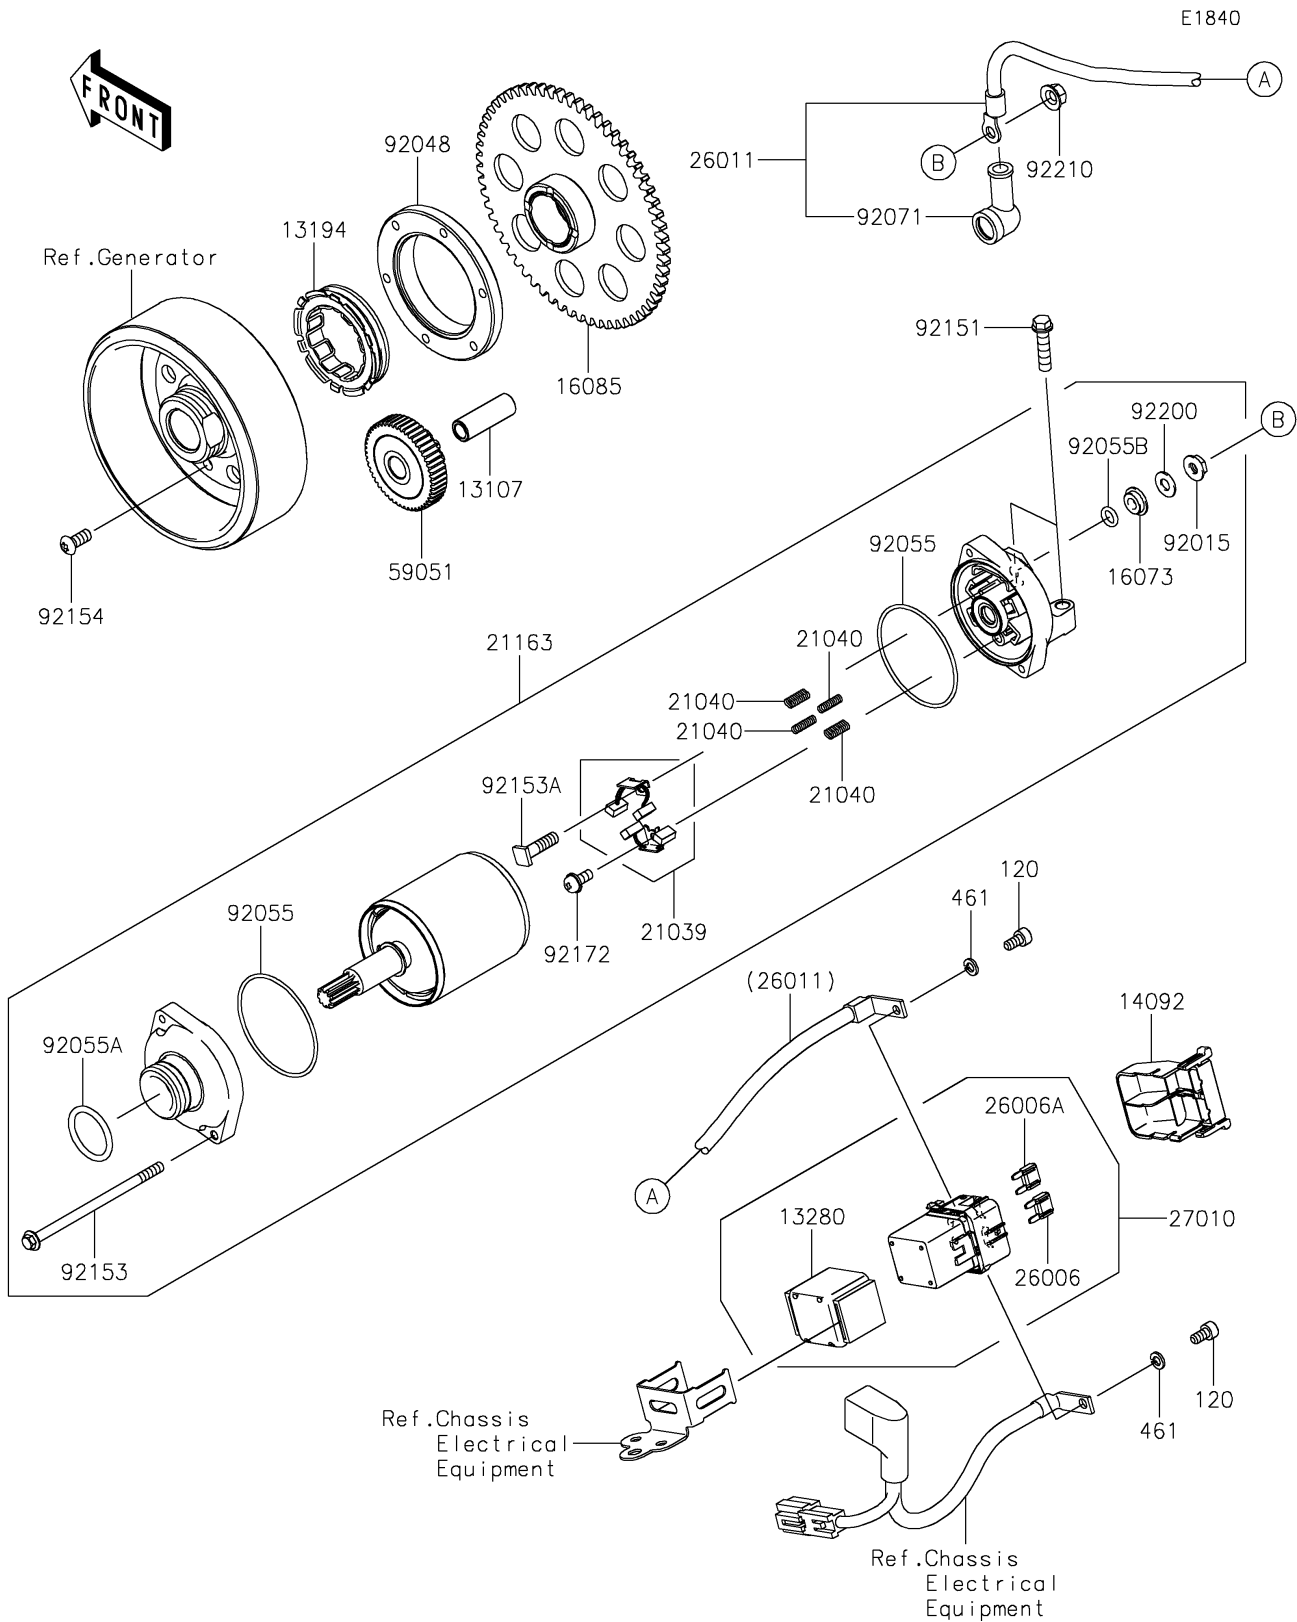

2021 Z900RS ABS PARTS DIAGRAM

Starter Motor

2021 Z900RS ABS PARTS LIST

Starter Motor

ITEM NAME	PART NUMBER	QUANTITY
BOLT-SOCKET,5X10 (Ref # 120)	120CB0510	2
SHAFT,IDLER GEAR (Ref # 13107)	13107-1377	1
CLUTCH-ONEWAY (Ref # 13194)	13194-1096	1
HOLDER,MAGNETIC SWITCH (Ref # 13280)	13280-0814	1
COVER (Ref # 14092)	14092-0109	1
INSULATOR (Ref # 16073)	16073-0053	1
GEAR,CLUTCH ONEWAY (Ref # 16085)	16085-0609	1
BRUSH,CARBON (Ref # 21039)	21039-0004	1
SPRING-BRUSH (Ref # 21040)	21040-0003	4
STARTER-ELECTRIC (Ref # 21163)	21163-0770	1
FUSE,MINI BLADE,15A,BLUE (Ref # 26006)	26006-0001	1
FUSE,MINI BLADE,30A,GREEN (Ref # 26006A)	26006-1080	1
WIRE-LEAD (Ref # 26011)	26011-0986	1
SWITCH (Ref # 27010)	27010-0770	1
WASHER-SPRING,5MM (Ref # 461)	461DB0500	2
GEAR-SPUR,IDLER (Ref # 59051)	59051-0762	1
NUT,STARTER MOTOR (Ref # 92015)	92015-1476	1
RACE (Ref # 92048)	92048-0018	1
RING-O (Ref # 92055)	92055-0136	2
RING-O (Ref # 92055A)	92055-1276	1
RING-O,4.5X2.0 (Ref # 92055B)	92055-1370	1
GROMMET (Ref # 92071)	92071-0024	1
BOLT,FLANGED-SMALL,6X25 (Ref # 92151)	92151-1930	2
BOLT (Ref # 92153)	92153-1850	2
BOLT (Ref # 92153A)	92153-1866	1
BOLT,TORX,6X14 (Ref # 92154)	92154-2448	6
SCREW (Ref # 92172)	92172-0334	1
WASHER (Ref # 92200)	92200-0386	1
NUT,6MM (Ref # 92210)	92210-0188	1