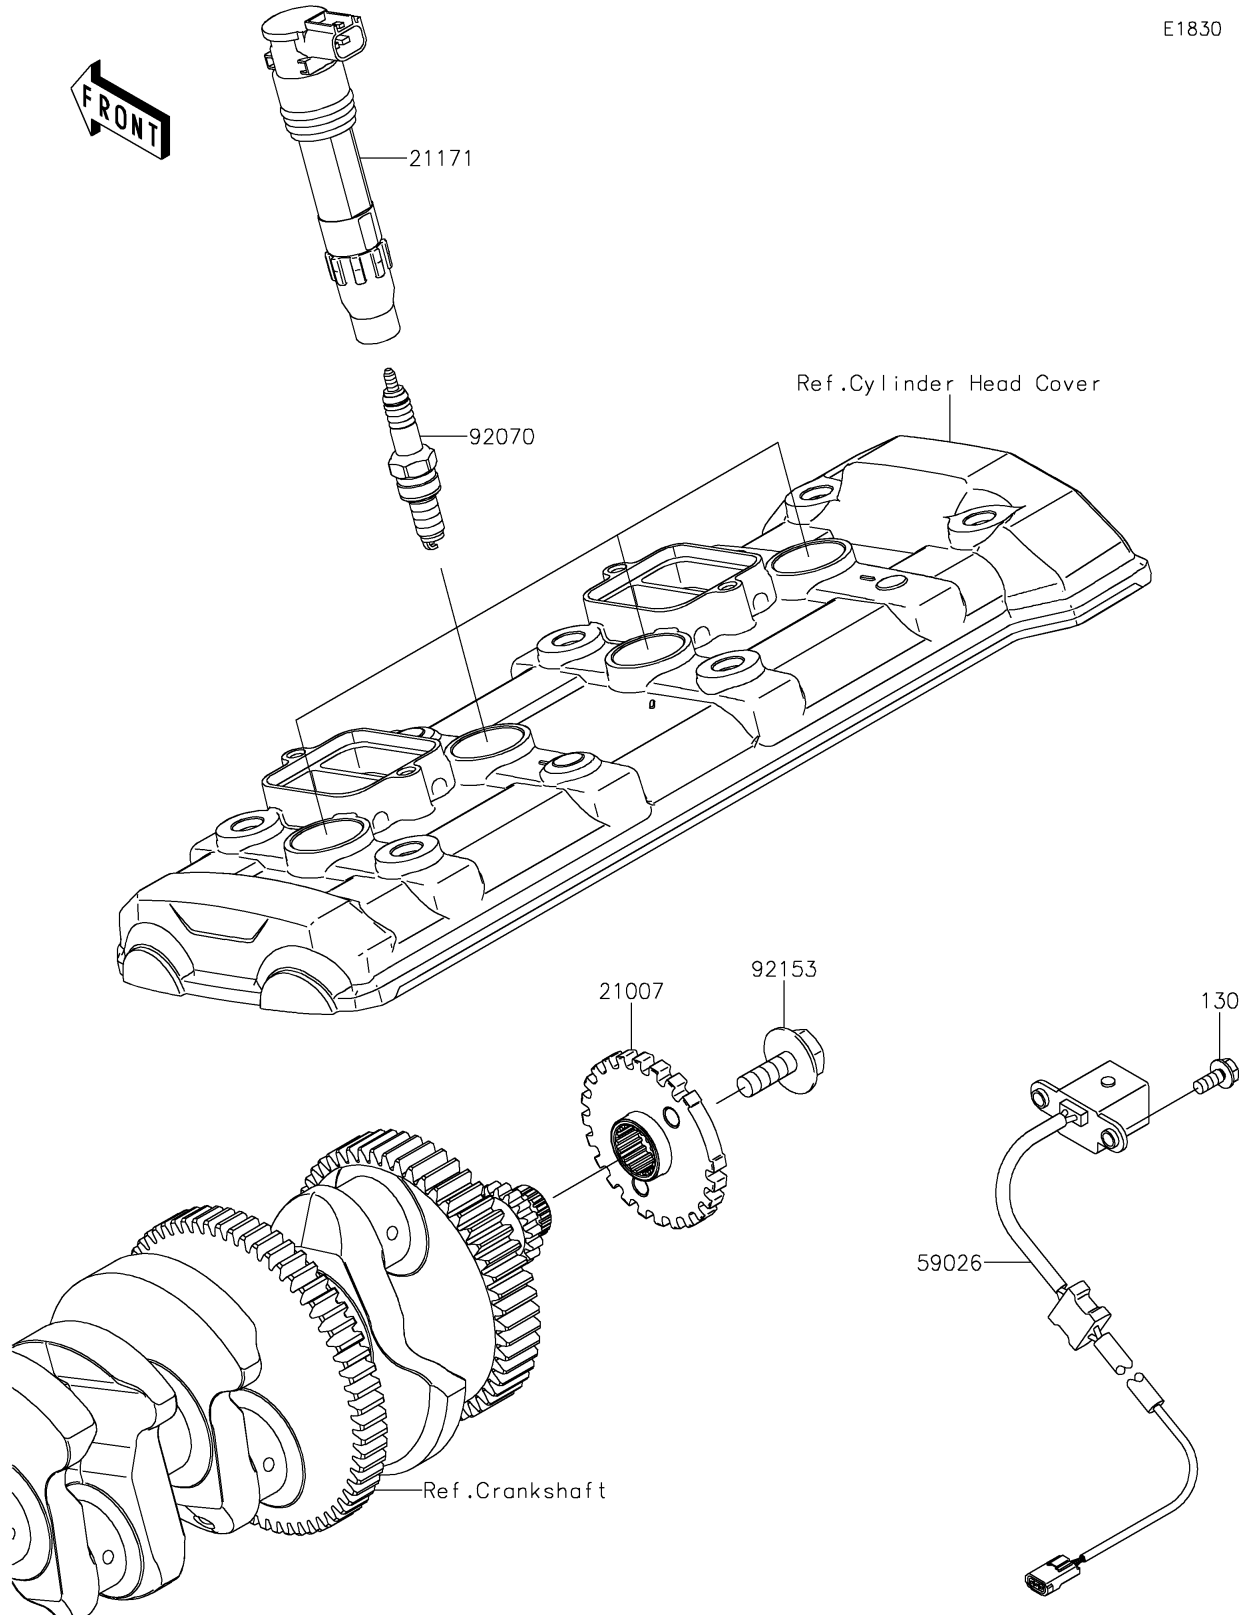

# 2021 Z900RS ABS PARTS DIAGRAM

## Ignition System

E1830

## 2021 Z900RS ABS PARTS LIST

### Ignition System

ITEM NAME	PART NUMBER	QUANTITY
BOLT-FLANGED,5X12 (Ref # 130)	130BA0512	2
ROTOR,TIMING (Ref # 21007)	21007-0656	1
COIL-ASSY-IGNITION (Ref # 21171)	21171-0033	4
COIL-PULSING (Ref # 59026)	59026-0049	1
PLUG-SPARK,CR9EIA(NGK) (Ref # 92070)	92070-0014	4
BOLT,FLANGED,8X23 (Ref # 92153)	92153-0549	1