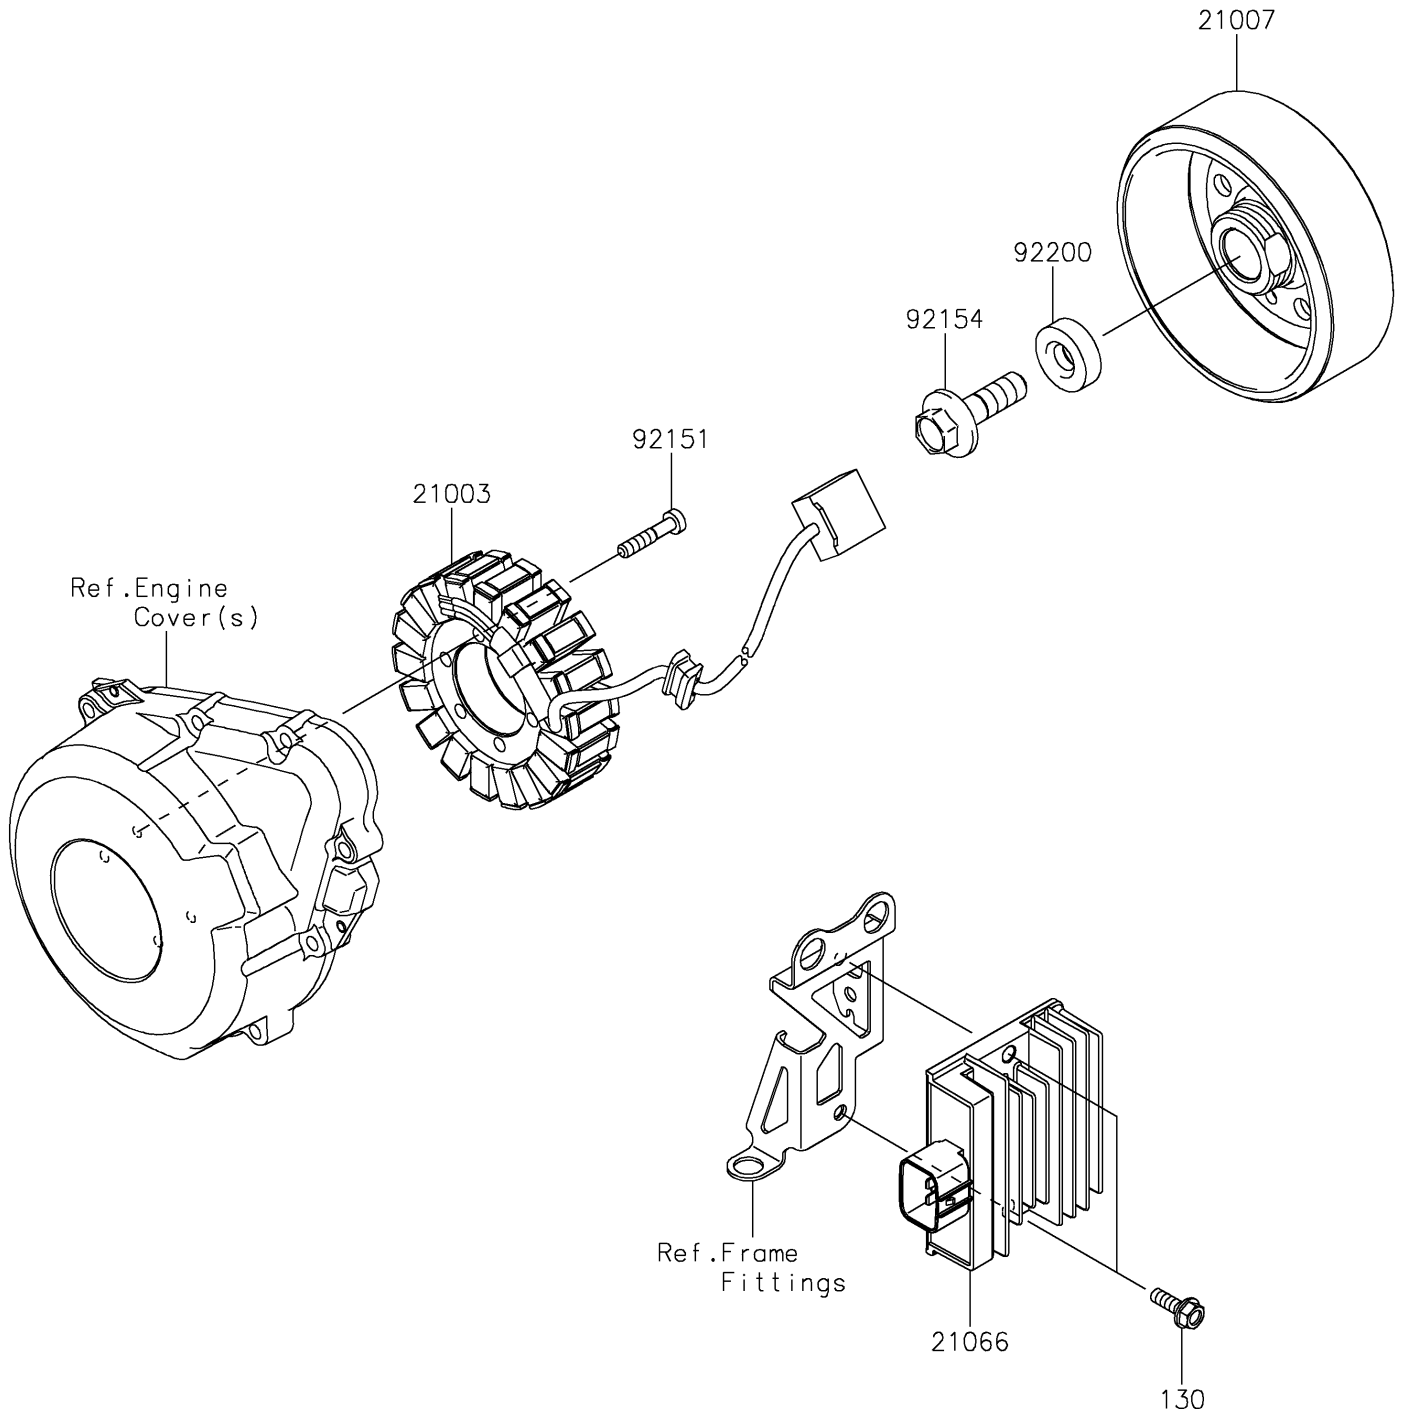

2021 Z900RS ABS PARTS DIAGRAM

Generator

E1810

2021 Z900RS ABS PARTS LIST

Generator

| ITEM NAME | PART NUMBER | QUANTITY |
|----------------------------------|-------------|----------|
| BOLT-FLANGED,6X18 (Ref # 130) | 130CA0618 | 2 |
| STATOR (Ref # 21003) | 21003-0179 | 1 |
| ROTOR (Ref # 21007) | 21007-0654 | 1 |
| REGULATOR-VOLTAGE (Ref # 21066) | 21066-0760 | 1 |
| BOLT,6X30 (Ref # 92151) | 92151-1626 | 4 |
| BOLT,FLANGED,12X40 (Ref # 92154) | 92154-2650 | 1 |
| WASHER,12X34X9 (Ref # 92200) | 92200-0369 | 1 |