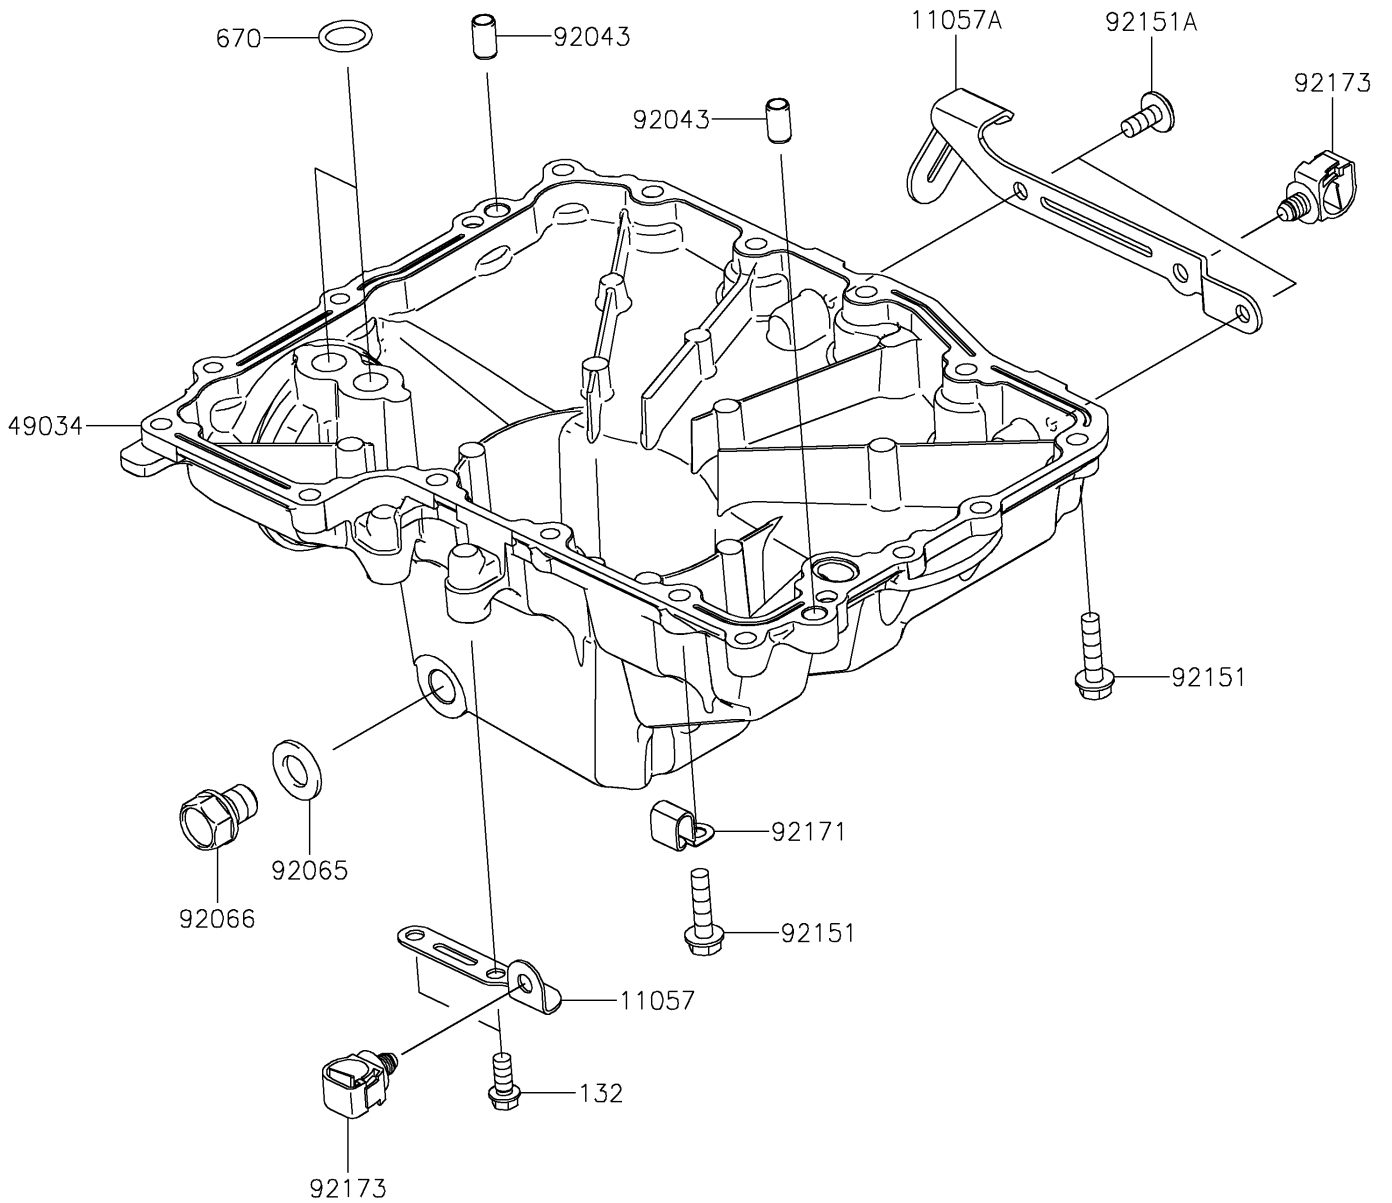

2021 Z900RS ABS PARTS DIAGRAM

Oil Pan

E1434

2021 Z900RS ABS PARTS LIST

Oil Pan

ITEM NAME	PART NUMBER	QUANTITY
BRACKET (Ref # 11057)	11057-1316	1
BRACKET,OXYGEN SENSOR (Ref # 11057A)	11057-1595	1
BOLT-FLANGED-SMALL,6X14 (Ref # 132)	132BC0614	2
PAN-OIL (Ref # 49034)	49034-0578	1
O RING,14MM (Ref # 670)	670D2014	2
PIN,6.2X8X14 (Ref # 92043)	92043-1263	2
GASKET,12X22X2 (Ref # 92065)	92065-097	1
PLUG,12X15 (Ref # 92066)	92066-0079	1
BOLT,FLANGED,6X25 (Ref # 92151)	92151-1225	18
BOLT,SOCKET,6X14 (Ref # 92151A)	92151-1654	2
CLAMP (Ref # 92171)	92171-0534	1
CLAMP,12MM DIA. (Ref # 92173)	92173-0736	2