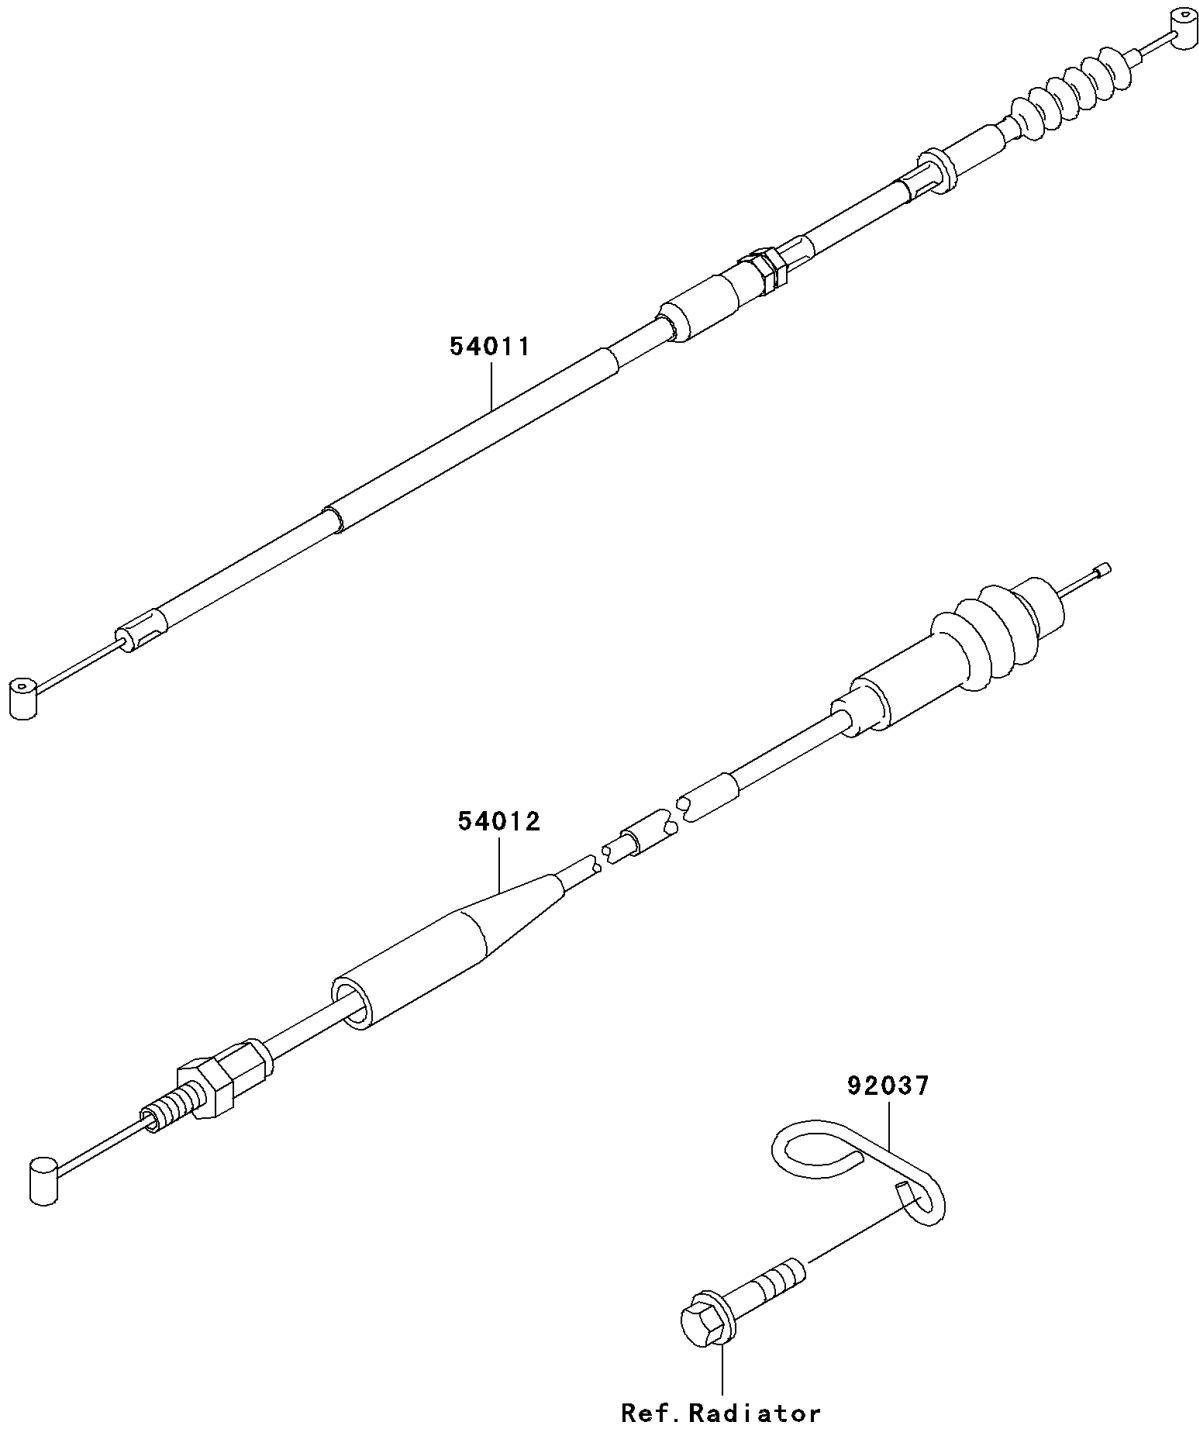

2003 KX250 PARTS DIAGRAM

Cables

F2540

2003 KX250 PARTS LIST

Cables

| ITEM NAME | PART NUMBER | QUANTITY |
|------------------------------|-------------|----------|
| CABLE-CLUTCH (Ref # 54011) | 54011-1389 | 1 |
| CABLE-THROTTLE (Ref # 54012) | 54012-1598 | 1 |
| CLAMP,CABLE (Ref # 92037) | 92037-1064 | 2 |