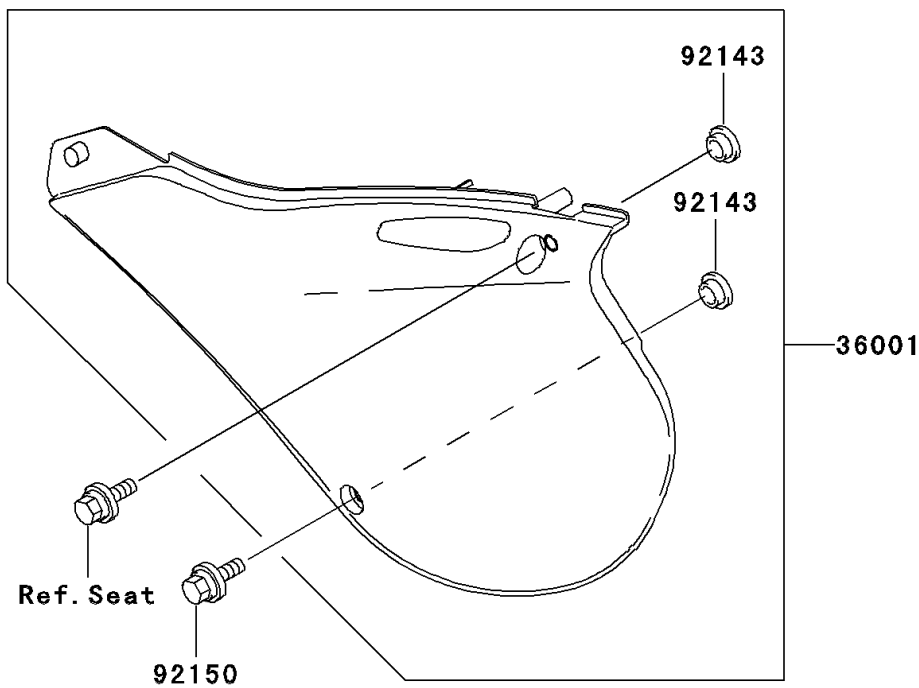

2002 KX250 PARTS DIAGRAM

Side Covers

F2611

2002 KX250 PARTS LIST

Side Covers

ITEM NAME	PART NUMBER	QUANTITY
COVER-SIDE,LH,P.WHITE (Ref # 36001)	36001-1656-6F	1
COVER-SIDE,RH,P.WHITE (Ref # 36001A)	36001-1657-6F	1
COLLAR (Ref # 92143)	92143-1196	4
BOLT,6X20 (Ref # 92150)	92150-1339	2
DAMPER (Ref # 92160)	92160-1994	2