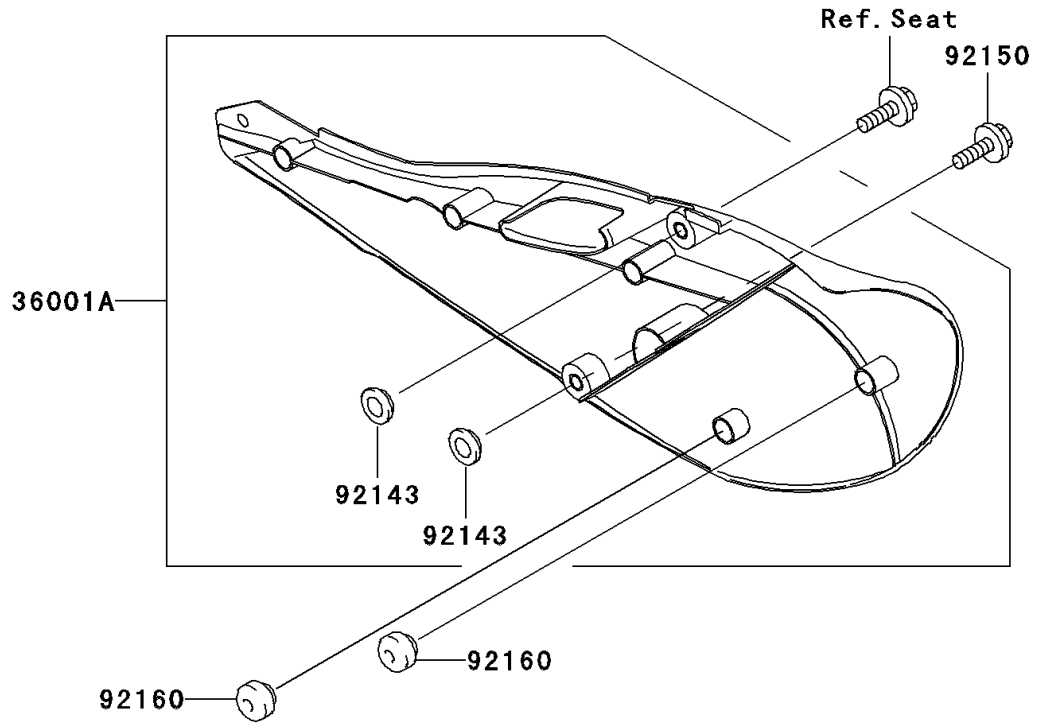

2002 KX250 PARTS DIAGRAM

Side Covers

F2611

2002 KX250 PARTS LIST

Side Covers

ITEM NAME	PART NUMBER	QUANTITY
COVER-SIDE,LH,P.WHITE (Ref # 36001)	36001-1656-6F	1
COVER-SIDE,RH,P.WHITE (Ref # 36001A)	36001-1657-6F	1
COLLAR (Ref # 92143)	92143-1196	4
BOLT,6X20 (Ref # 92150)	92150-1339	2
DAMPER (Ref # 92160)	92160-1994	2