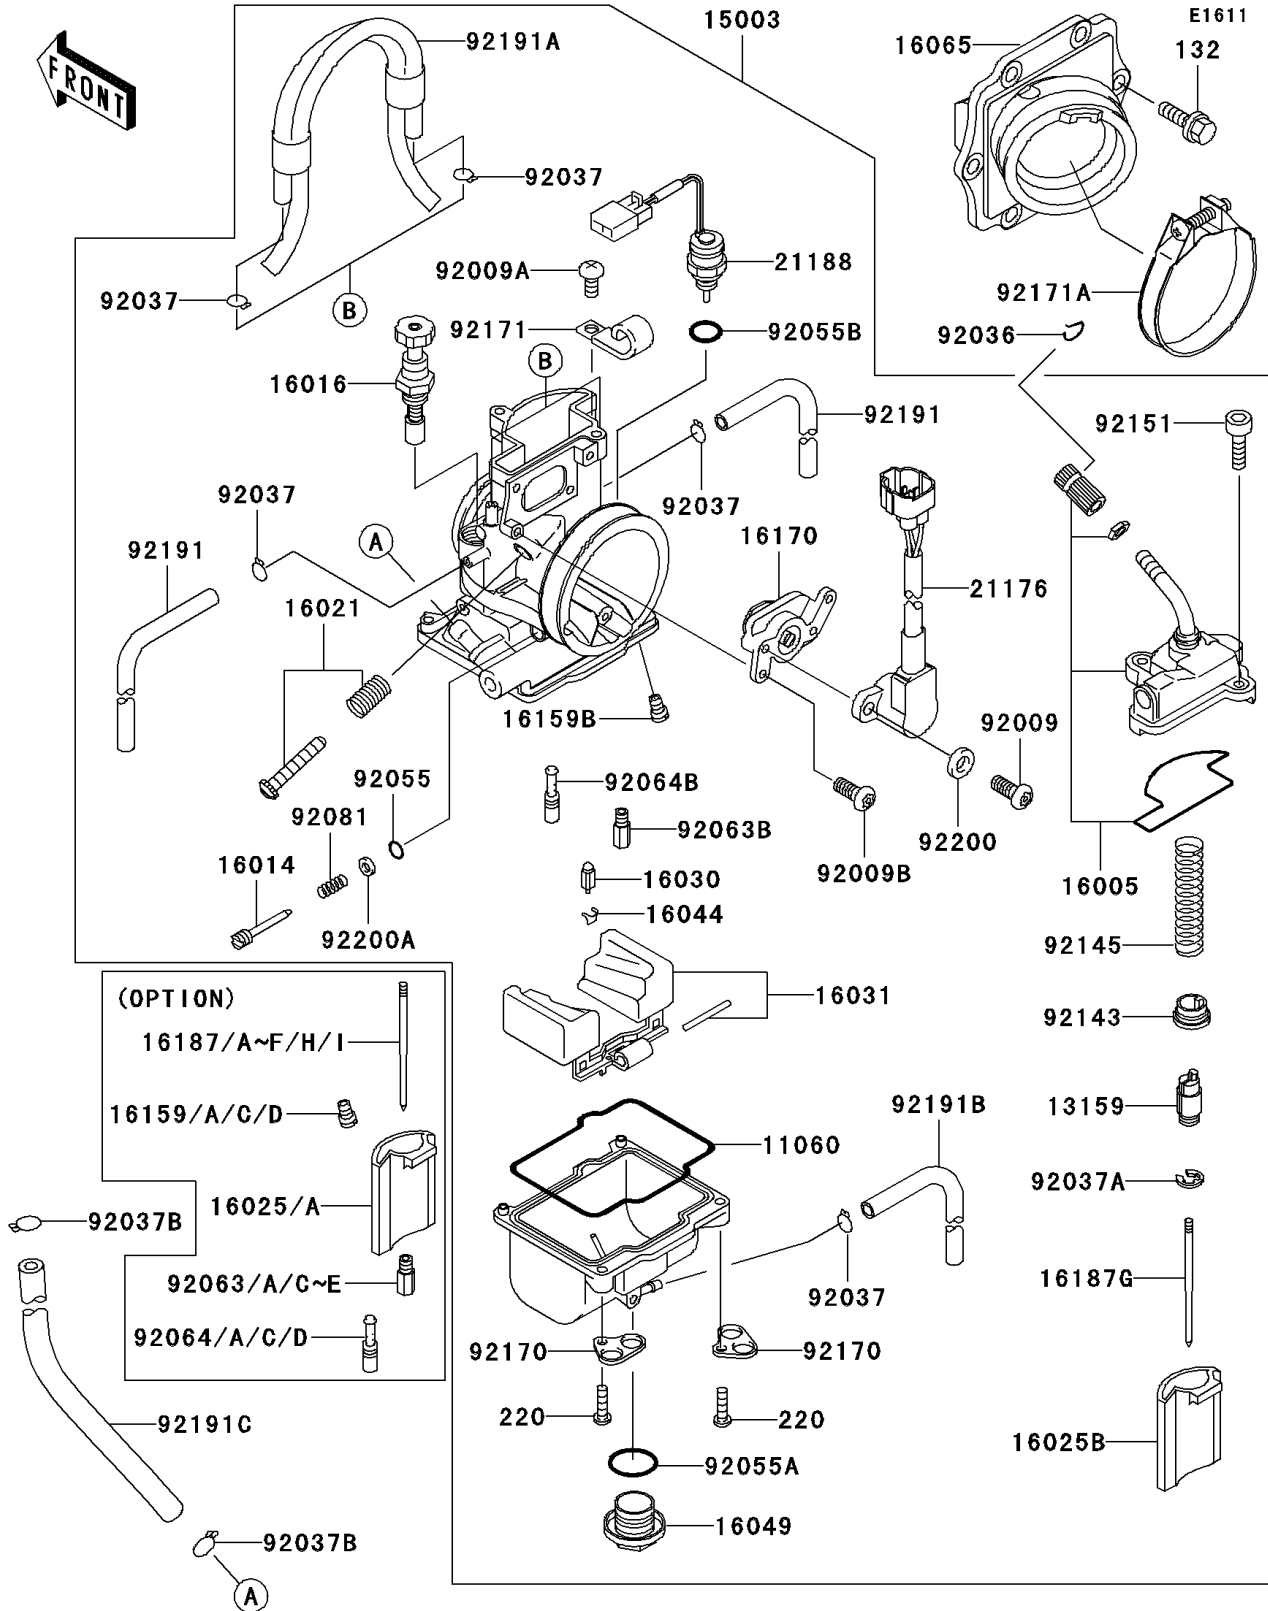

# 2002 KX250 PARTS DIAGRAM

Carburetor

### Carburetor

ITEM NAME	PART NUMBER	QUANTITY
GASKET,FLOAT CHAMBER (Ref # 11060)	11060-1254	1
CONNECTOR,THROTTLE CABLE (Ref # 13159)	13159-1063	1
CARBURETOR-ASSY (Ref # 15003)	15003-1667	1
TOP-CHAMBER (Ref # 16005)	16005-1083	1
SCREW-PILOT AIR (Ref # 16014)	16014-1058	1
PLUNGER (Ref # 16016)	16016-1085	1
SCREW-THROTTLE STOP (Ref # 16021)	16021-1198	1
VALVE-THROTTLE,#6 (Ref # 16025)	16025-1215	1
VALVE-THROTTLE,#7 (Ref # 16025A)	16025-1216	1
VALVE-THROTTLE,#8 (Ref # 16025B)	16025-1217	1
VALVE-FLOAT (Ref # 16030)	16030-1057	1
FLOAT (Ref # 16031)	16031-1100	1
CLAMP,FLOAT VALVE (Ref # 16044)	16044-007	1
COVER-MAIN JET (Ref # 16049)	16049-1051	1
HOLDER-CARBURETOR (Ref # 16065)	16065-1358	1
JET-POWER,#50 (Ref # 16159)	16159-1053	1
JET-POWER,#52 (Ref # 16159A)	16159-1055	1
JET-POWER,#48 (Ref # 16159B)	16159-1058	1
JET-POWER,#42 (Ref # 16159C)	16159-1059	1
JET-POWER,#45 (Ref # 16159D)	16159-1060	1
LINK-ASSY (Ref # 16170)	16170-1057	1
NEEDLE-JET,NALD (Ref # 16187)	16187-1154	1
NEEDLE-JET,NALE (Ref # 16187A)	16187-1155	1
NEEDLE-JET,NALF (Ref # 16187B)	16187-1156	1
NEEDLE-JET,NALG (Ref # 16187C)	16187-1157	1
NEEDLE-JET,NALH (Ref # 16187D)	16187-1158	1
NEEDLE-JET,NAFD (Ref # 16187E)	16187-1159	1
NEEDLE-JET,NAFE (Ref # 16187F)	16187-1160	1
NEEDLE-JET,NAFF (Ref # 16187G)	16187-1161	1

### Carburetor

ITEM NAME	PART NUMBER	QUANTITY
CLAMP (Ref # 92170)	92170-1582	2
BOLT-FLANGED-SMALL (Ref # 132)	132G0620	6
SCREW-PAN-CROS (Ref # 220)	220D0414	4
CLAMP (Ref # 92171)	92171-1077	1
CLAMP (Ref # 92171A)	92171-1105	1
TUBE,4X7X480 (Ref # 92191)	92191-1254	2
TUBE,AIR VENT (Ref # 92191A)	92191-1255	1
TUBE,3.5X6.5X330 (Ref # 92191B)	92191-1256	1
TUBE,5.3X10.5X160 (Ref # 92191C)	92191-1332	1
WASHER (Ref # 92200)	92200-1369	2
WASHER (Ref # 92200A)	92200-1466	1