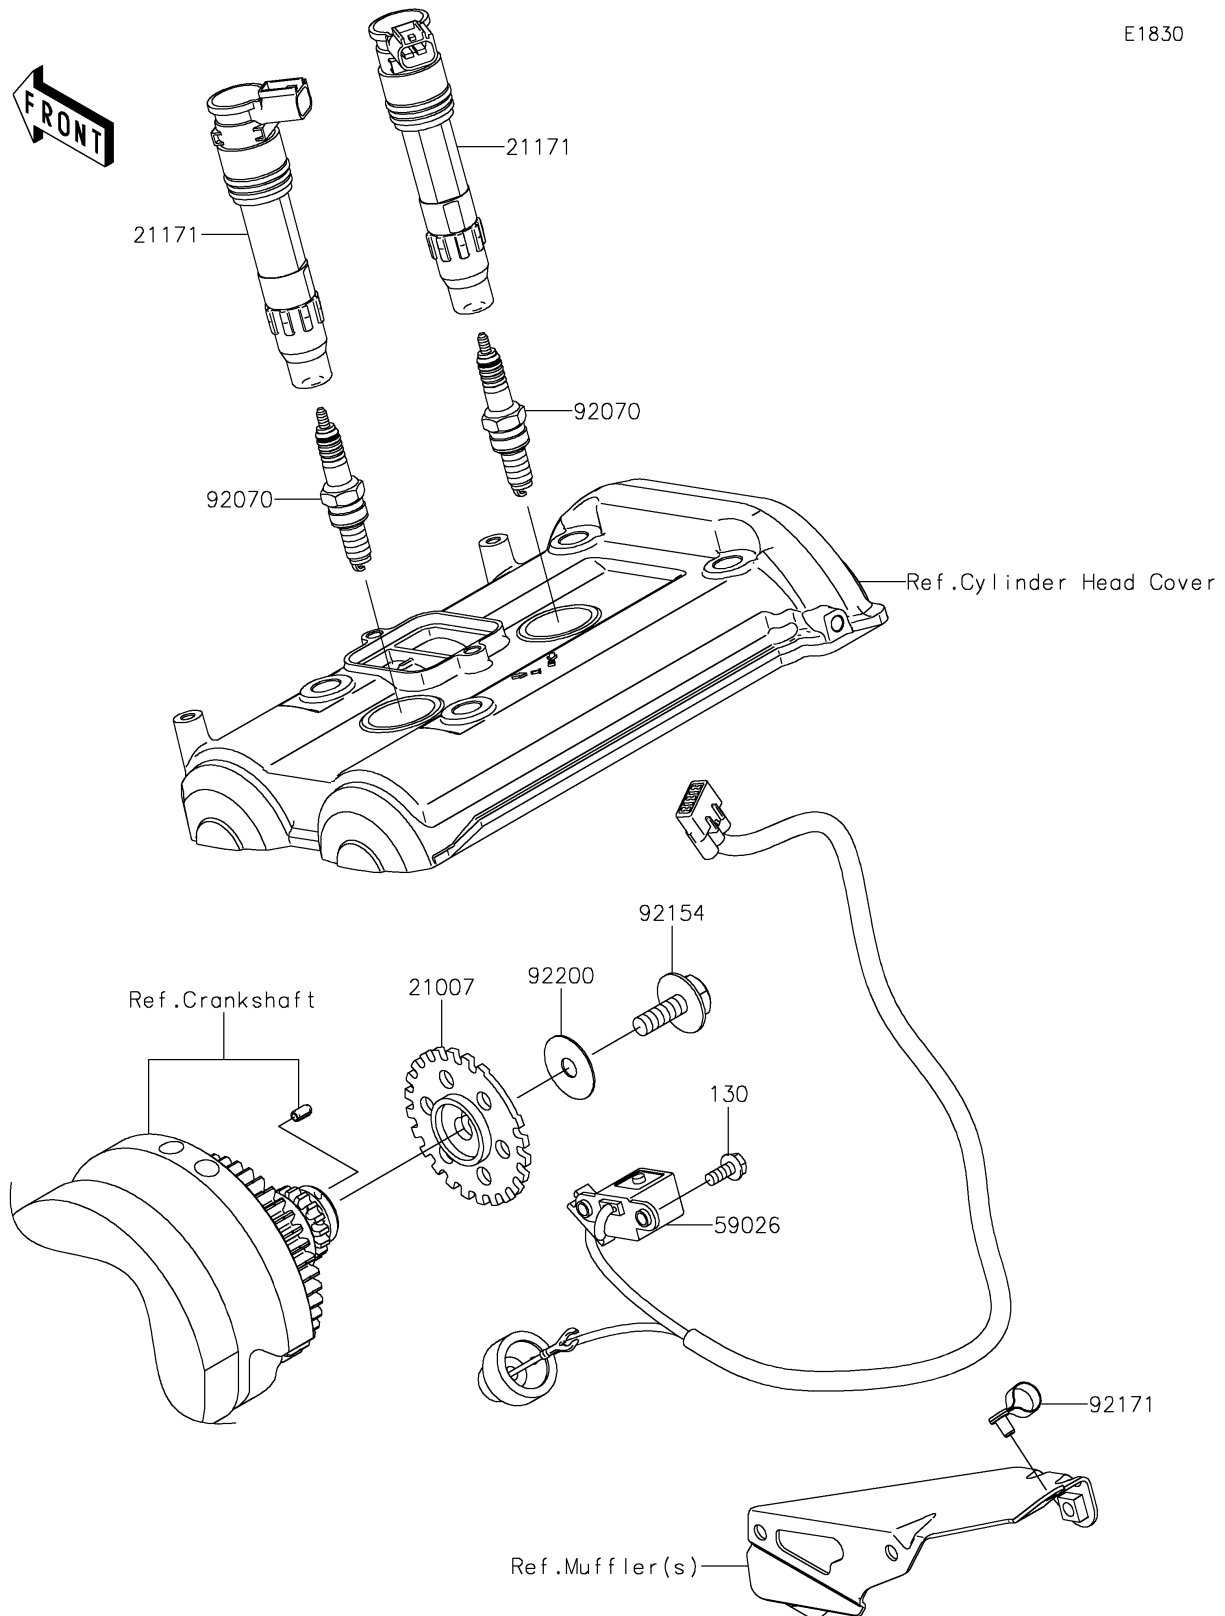

2021 VERSYS® 650 ABS

PARTS DIAGRAM

Ignition System

E1830