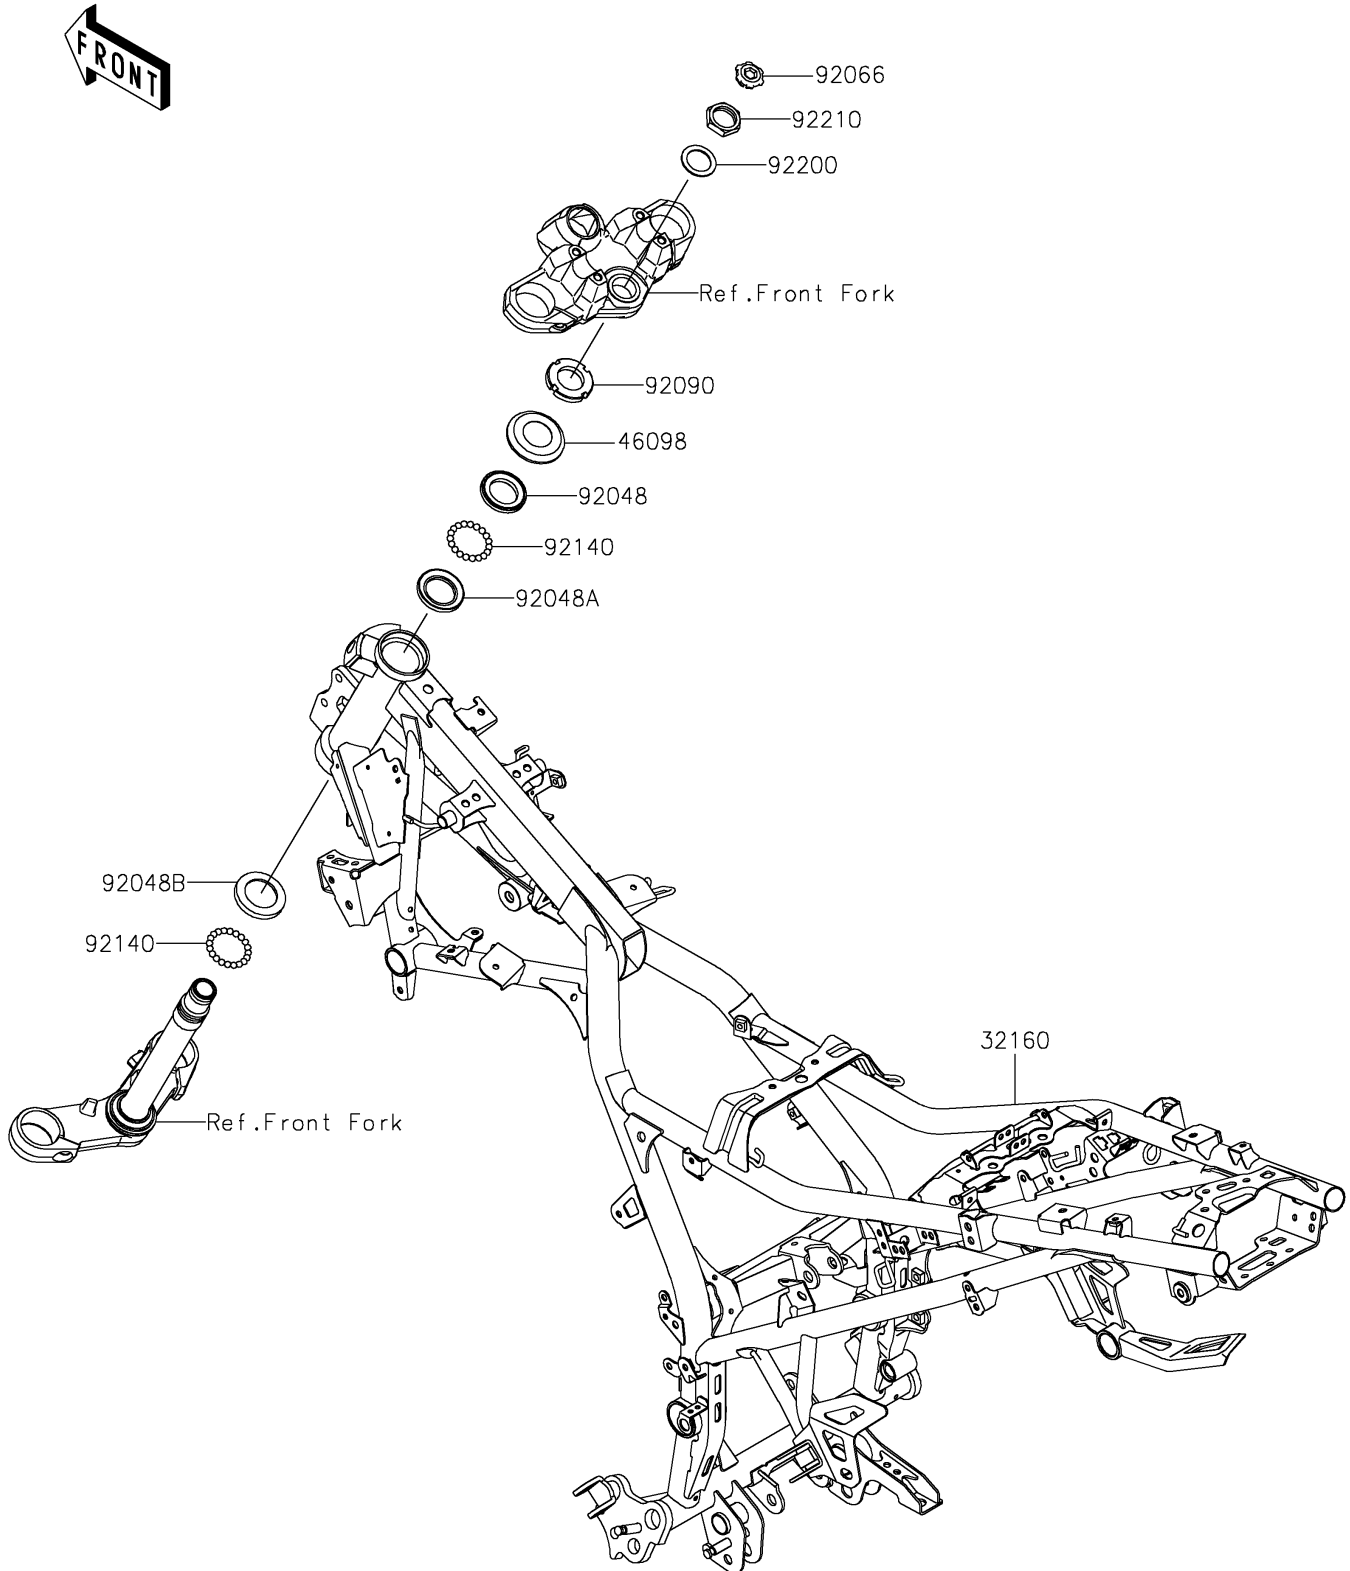

2021 VERSYS®-X 300 ABS

PARTS DIAGRAM

Frame

F2120

2021 VERSYS®-X 300 ABS

PARTS LIST

Frame

ITEM NAME	PART NUMBER	QUANTITY
FRAME-COMP,F.S.BLACK (Ref # 32160)	32160-0966-18R	1
CAP,STEERING STEM (Ref # 46098)	46098-016	1
RACE,STEERING STEM BEARING (Ref # 92048)	92048-0032	1
RACE,STEERING STEM BEARING (Ref # 92048A)	92048-006	1
RACE,STEERING STEM BEARING (Ref # 92048B)	92048-008	1
PLUG (Ref # 92066)	92066-0785	1
NUT,30MM (Ref # 92090)	92090-007	1
BALL,6.35MM (Ref # 92140)	92140-0008	39
WASHER,25.5X36X1.6 (Ref # 92200)	92200-1858	1
NUT,25MM (Ref # 92210)	92210-0858	1