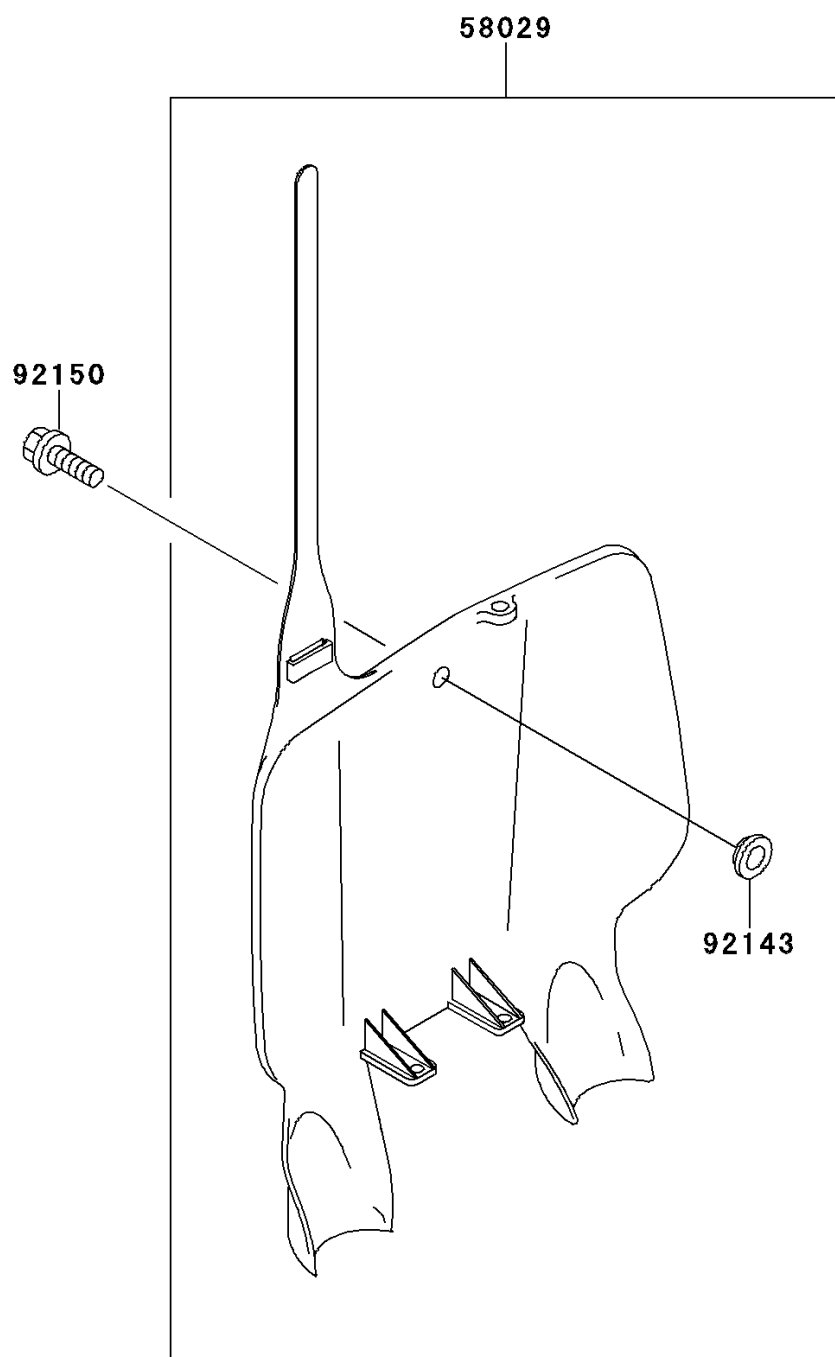

2001 KX250 PARTS DIAGRAM

Accessory

F2910

2001 KX250 PARTS LIST

Accessory

ITEM NAME	PART NUMBER	QUANTITY
PLATE-NUMBER,P.WHITE (Ref # 58029)	58029-1078-6F	1
COLLAR (Ref # 92143)	92143-1196	1
BOLT,6X14 (Ref # 92150)	92150-1340	1