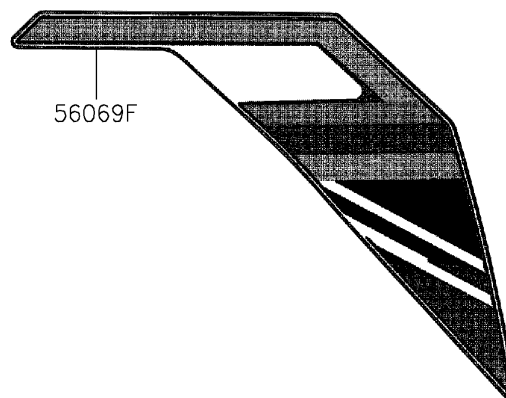

2021 BRUTE FORCE® 300 PARTS DIAGRAM

Decals(Black)

F2861A

2021 BRUTE FORCE® 300 PARTS LIST

Decals(Black)

ITEM NAME	PART NUMBER	QUANTITY
PATTERN,KAWASAKI (Ref # 56069)	56069-Y288	1
PATTERN,KAWASAKI (Ref # 56069A)	56069-Y297	1
PATTERN,KAWASAKI (Ref # 56069B)	56069-Y316	1
PATTERN,SIDE COVER,RH (Ref # 56069C)	56069-Y317	1
PATTERN,SIDE COVER,LH (Ref # 56069D)	56069-Y319	1
PATTERN,FRONT FENDER,RH (Ref # 56069E)	56069-Y321	1
PATTERN,FRONT FENDER,LH (Ref # 56069F)	56069-Y323	1