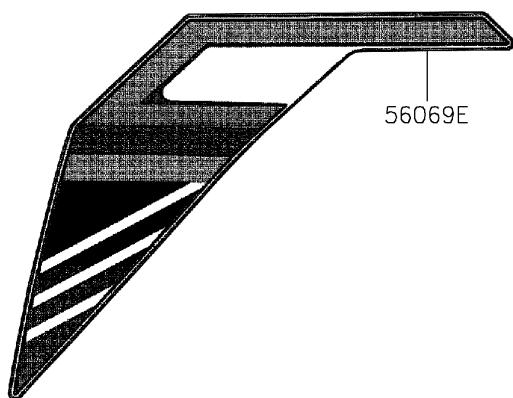

2021 BRUTE FORCE® 300 PARTS DIAGRAM

Decals(Black)

F2861A

2021 BRUTE FORCE® 300 PARTS LIST

Decals(Black)

ITEM NAME	PART NUMBER	QUANTITY
PATTERN,KAWASAKI (Ref # 56069)	56069-Y288	1
PATTERN,KAWASAKI (Ref # 56069A)	56069-Y297	1
PATTERN,KAWASAKI (Ref # 56069B)	56069-Y316	1
PATTERN,SIDE COVER,RH (Ref # 56069C)	56069-Y317	1
PATTERN,SIDE COVER,LH (Ref # 56069D)	56069-Y319	1
PATTERN,FRONT FENDER,RH (Ref # 56069E)	56069-Y321	1
PATTERN,FRONT FENDER,LH (Ref # 56069F)	56069-Y323	1