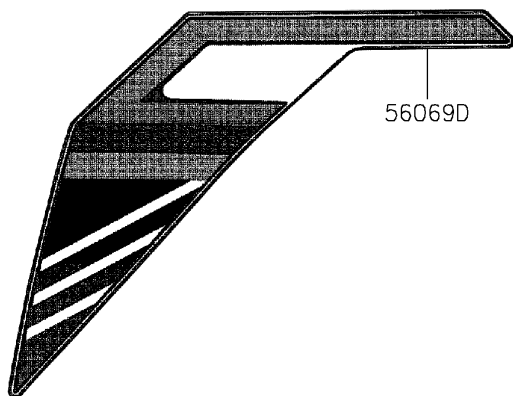

2021 BRUTE FORCE® 300 PARTS DIAGRAM

Decals(White)

F2861

56069B

56069C

56069D

56069E

56069A

56069

56069F

2021 BRUTE FORCE® 300 PARTS LIST

Decals(White)

| ITEM NAME | PART NUMBER | QUANTITY |
|--|-------------|----------|
| PATTERN,KAWASAKI (Ref # 56069) | 56069-Y288 | 1 |
| PATTERN,KAWASAKI (Ref # 56069A) | 56069-Y315 | 1 |
| PATTERN,SIDE COVER,RH (Ref # 56069B) | 56069-Y318 | 1 |
| PATTERN,SIDE COVER,LH (Ref # 56069C) | 56069-Y320 | 1 |
| PATTERN,FRONT FENDER,RH (Ref # 56069D) | 56069-Y322 | 1 |
| PATTERN,FRONT FENDER,LH (Ref # 56069E) | 56069-Y324 | 1 |
| PATTERN,KAWASAKI (Ref # 56069F) | 56069-Y325 | 1 |