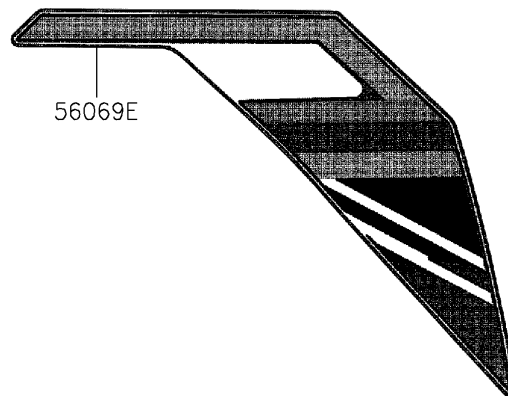

2021 BRUTE FORCE® 300 PARTS DIAGRAM

Decals(White)

F2861

56069B

56069C

56069D

56069E

56069A

56069

56069F

2021 BRUTE FORCE® 300 PARTS LIST

Decals(White)

| ITEM NAME | PART NUMBER | QUANTITY |
|--|-------------|----------|
| PATTERN,KAWASAKI (Ref # 56069) | 56069-Y288 | 1 |
| PATTERN,KAWASAKI (Ref # 56069A) | 56069-Y315 | 1 |
| PATTERN,SIDE COVER,RH (Ref # 56069B) | 56069-Y318 | 1 |
| PATTERN,SIDE COVER,LH (Ref # 56069C) | 56069-Y320 | 1 |
| PATTERN,FRONT FENDER,RH (Ref # 56069D) | 56069-Y322 | 1 |
| PATTERN,FRONT FENDER,LH (Ref # 56069E) | 56069-Y324 | 1 |
| PATTERN,KAWASAKI (Ref # 56069F) | 56069-Y325 | 1 |