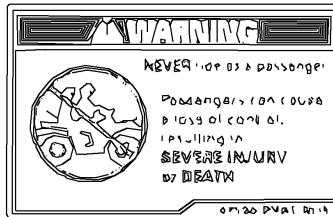

## 2021 BRUTE FORCE® 300 PARTS DIAGRAM

Labels(US)

F2860

56071D

56071E

56071J

56071B

56071A

## 2021 BRUTE FORCE® 300 PARTS LIST

Labels(US)

ITEM NAME	PART NUMBER	QUANTITY
LABEL-WARNING,OFF ROAD (Ref # 56071)	56071-Y019	1
LABEL-WARNING,NO PASSENGER (Ref # 56071A)	56071-Y022	1
LABEL-WARNING,SHIFT LEVER (Ref # 56071B)	56071-Y034	1
LABEL-WARNING,AIR CLEANER (Ref # 56071C)	56071-Y035	1
LABEL-WARNING,OFF ROAD (Ref # 56071D)	56071-Y036	1
LABEL-WARNING,MAX. CAPACITY (Ref # 56071E)	56071-Y037	1
LABEL-WARNING,UNDER 16 (Ref # 56071F)	56071-Y038	1
LABEL-WARNING,HANGTAG (Ref # 56071G)	56071-Y039	1
LABEL-WARNING,CARRIER (Ref # 56071H)	56071-Y040	1
LABEL-WARNING,CARRIER (Ref # 56071I)	56071-Y041	1
LABEL-WARNING,DRIVE BELT (Ref # 56071J)	56071-Y042	1
LABEL-WARNING,HANG TAG (Ref # 56071K)	56071-Y068	1