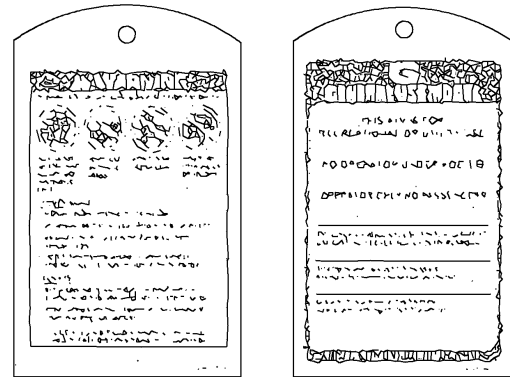

56071F

56071C

56071H

56071I

56071G

56071

56071K

## 2021 BRUTE FORCE® 300 PARTS LIST

Labels(US)

ITEM NAME	PART NUMBER	QUANTITY
LABEL-WARNING,OFF ROAD (Ref # 56071)	56071-Y019	1
LABEL-WARNING,NO PASSENGER (Ref # 56071A)	56071-Y022	1
LABEL-WARNING,SHIFT LEVER (Ref # 56071B)	56071-Y034	1
LABEL-WARNING,AIR CLEANER (Ref # 56071C)	56071-Y035	1
LABEL-WARNING,OFF ROAD (Ref # 56071D)	56071-Y036	1
LABEL-WARNING,MAX. CAPACITY (Ref # 56071E)	56071-Y037	1
LABEL-WARNING,UNDER 16 (Ref # 56071F)	56071-Y038	1
LABEL-WARNING,HANGTAG (Ref # 56071G)	56071-Y039	1
LABEL-WARNING,CARRIER (Ref # 56071H)	56071-Y040	1
LABEL-WARNING,CARRIER (Ref # 56071I)	56071-Y041	1
LABEL-WARNING,DRIVE BELT (Ref # 56071J)	56071-Y042	1
LABEL-WARNING,HANG TAG (Ref # 56071K)	56071-Y068	1