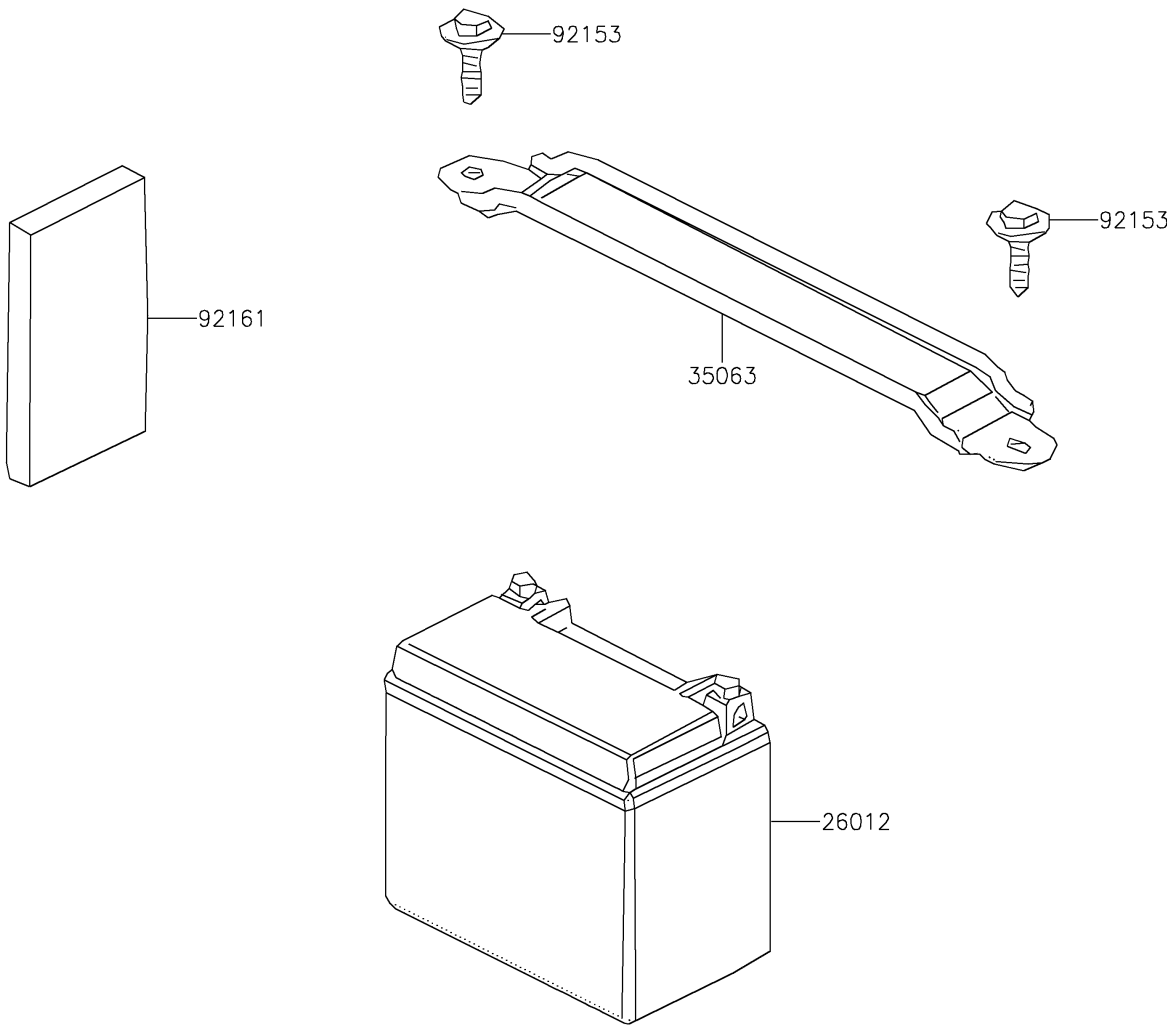

## 2021 BRUTE FORCE® 300 PARTS DIAGRAM

Battery

F2761

## 2021 BRUTE FORCE® 300 PARTS LIST

Battery

ITEM NAME	PART NUMBER	QUANTITY
BATTERY,YTX12-BS (Ref # 26012)	26012-Y003	1
STAY,BATTERY (Ref # 35063)	35063-Y007	1
BOLT,5X16 (Ref # 92153)	92153-Y013	1
DAMPER,BATTERY (Ref # 92161)	92161-Y018	1