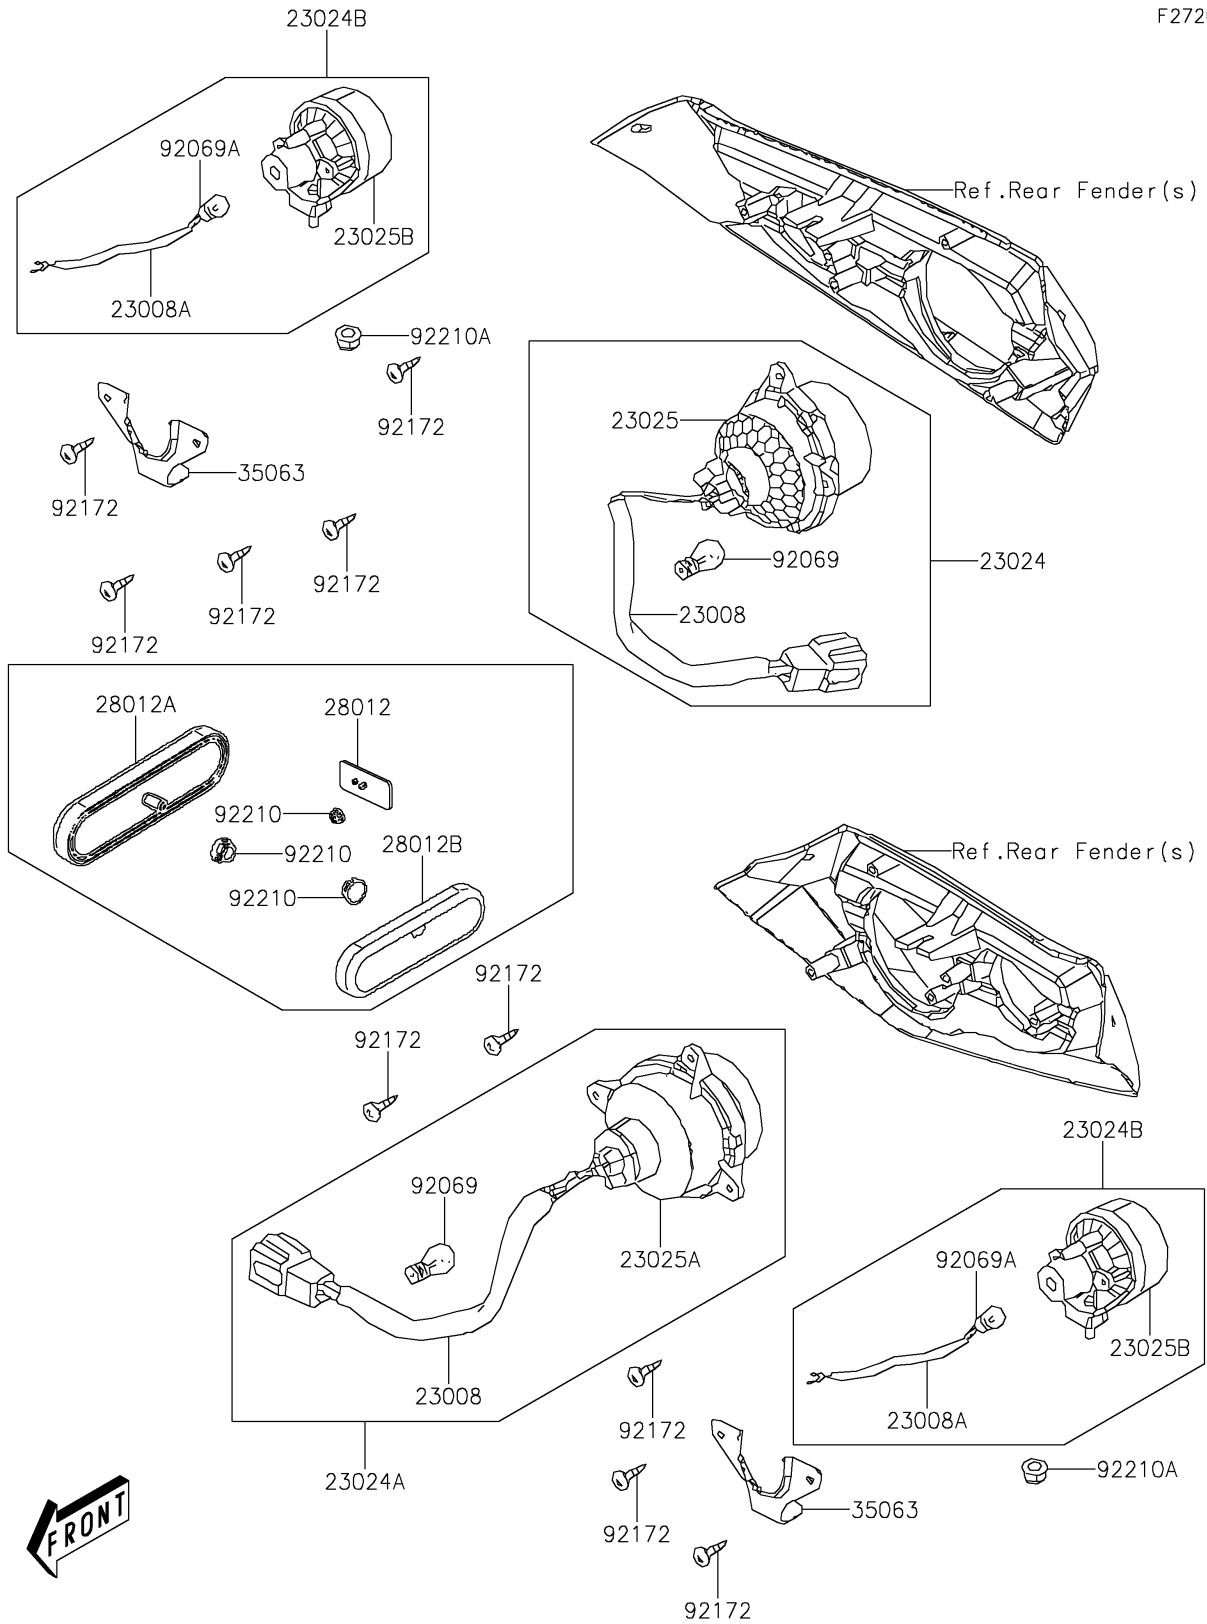

2021 BRUTE FORCE® 300 PARTS DIAGRAM

Taillight(s)

F2720

2021 BRUTE FORCE® 300 PARTS LIST

Taillight(s)

ITEM NAME	PART NUMBER	QUANTITY
SOCKET-ASSY, TAIL LAMP (Ref # 23008)	23008-Y004	1
SOCKET-ASSY (Ref # 23008A)	23008-Y005	1
LAMP-ASSY-TAIL, RH (Ref # 23024)	23024-Y001	1
LAMP-ASSY-TAIL, LH (Ref # 23024A)	23024-Y002	1
LAMP-ASSY-TAIL (Ref # 23024B)	23024-Y003	1
LAMP-TAIL, RH (Ref # 23025)	23025-Y003	1
LAMP-TAIL, LH (Ref # 23025A)	23025-Y004	1
LAMP-TAIL (Ref # 23025B)	23025-Y005	1
REFLECTOR-REFLEX (Ref # 28012)	28012-Y003	1
REFLECTOR-REFLEX (Ref # 28012A)	28012-Y005	1
REFLECTOR-REFLEX (Ref # 28012B)	28012-Y006	1
STAY, TAIL LAMP (Ref # 35063)	35063-Y009	1
BULB (Ref # 92069)	92069-Y001	1
BULB, 12V 5W (Ref # 92069A)	92069-Y004	1
SCREW, TAPPING, 5X16 (Ref # 92172)	92172-Y020	1
NUT, FLANGE, 5MM (Ref # 92210)	92210-Y033	1
NUT, FLANGE, 5MM (Ref # 92210A)	92210-Y053	1