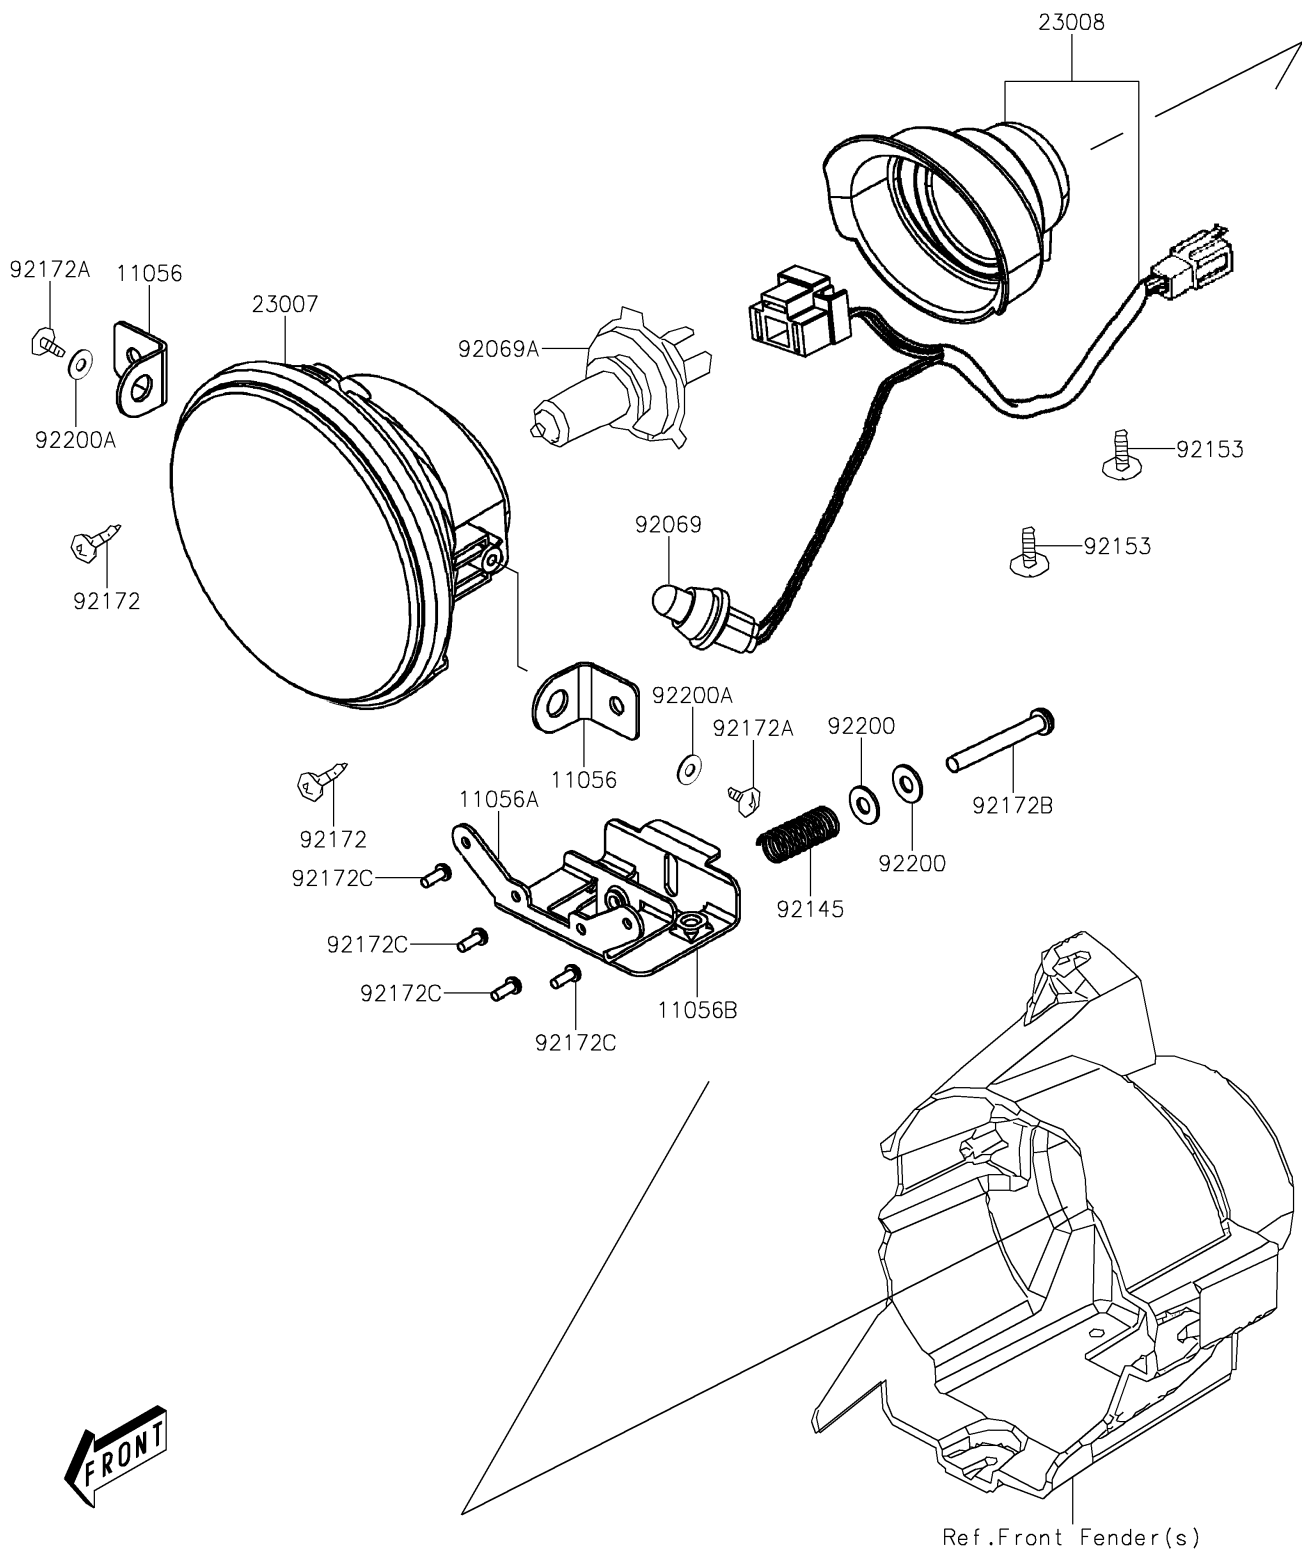

2021 BRUTE FORCE® 300 PARTS DIAGRAM

Headlight(s)

F2710

2021 BRUTE FORCE® 300 PARTS LIST

Headlight(s)

ITEM NAME	PART NUMBER	QUANTITY
BRACKET,HEAD LAMP (Ref # 11056)	11056-Y022	1
BRACKET,HEAD LAMP (Ref # 11056A)	11056-Y024	1
BRACKET,HEAD LAMP (Ref # 11056B)	11056-Y025	1
LENS-COMP,HEAD LAMP (Ref # 23007)	23007-Y002	1
SOCKET-ASSY,HEAD LAMP (Ref # 23008)	23008-Y003	1
BULB,12V 5W (Ref # 92069)	92069-0028	1
BULB (Ref # 92069A)	92069-0039	1
SPRING (Ref # 92145)	92145-Y056	1
BOLT,5X16 (Ref # 92153)	92153-Y013	1
SCREW,TAPPING,5X16 (Ref # 92172)	92172-Y020	1
SCREW,TAPPING,4X10 (Ref # 92172A)	92172-Y063	1
SCREW (Ref # 92172B)	92172-Y076	1
SCREW,TAPPING,3X8 (Ref # 92172C)	92172-Y077	1
WASHER (Ref # 92200)	92200-Y064	1
WASHER (Ref # 92200A)	92200-Y065	1