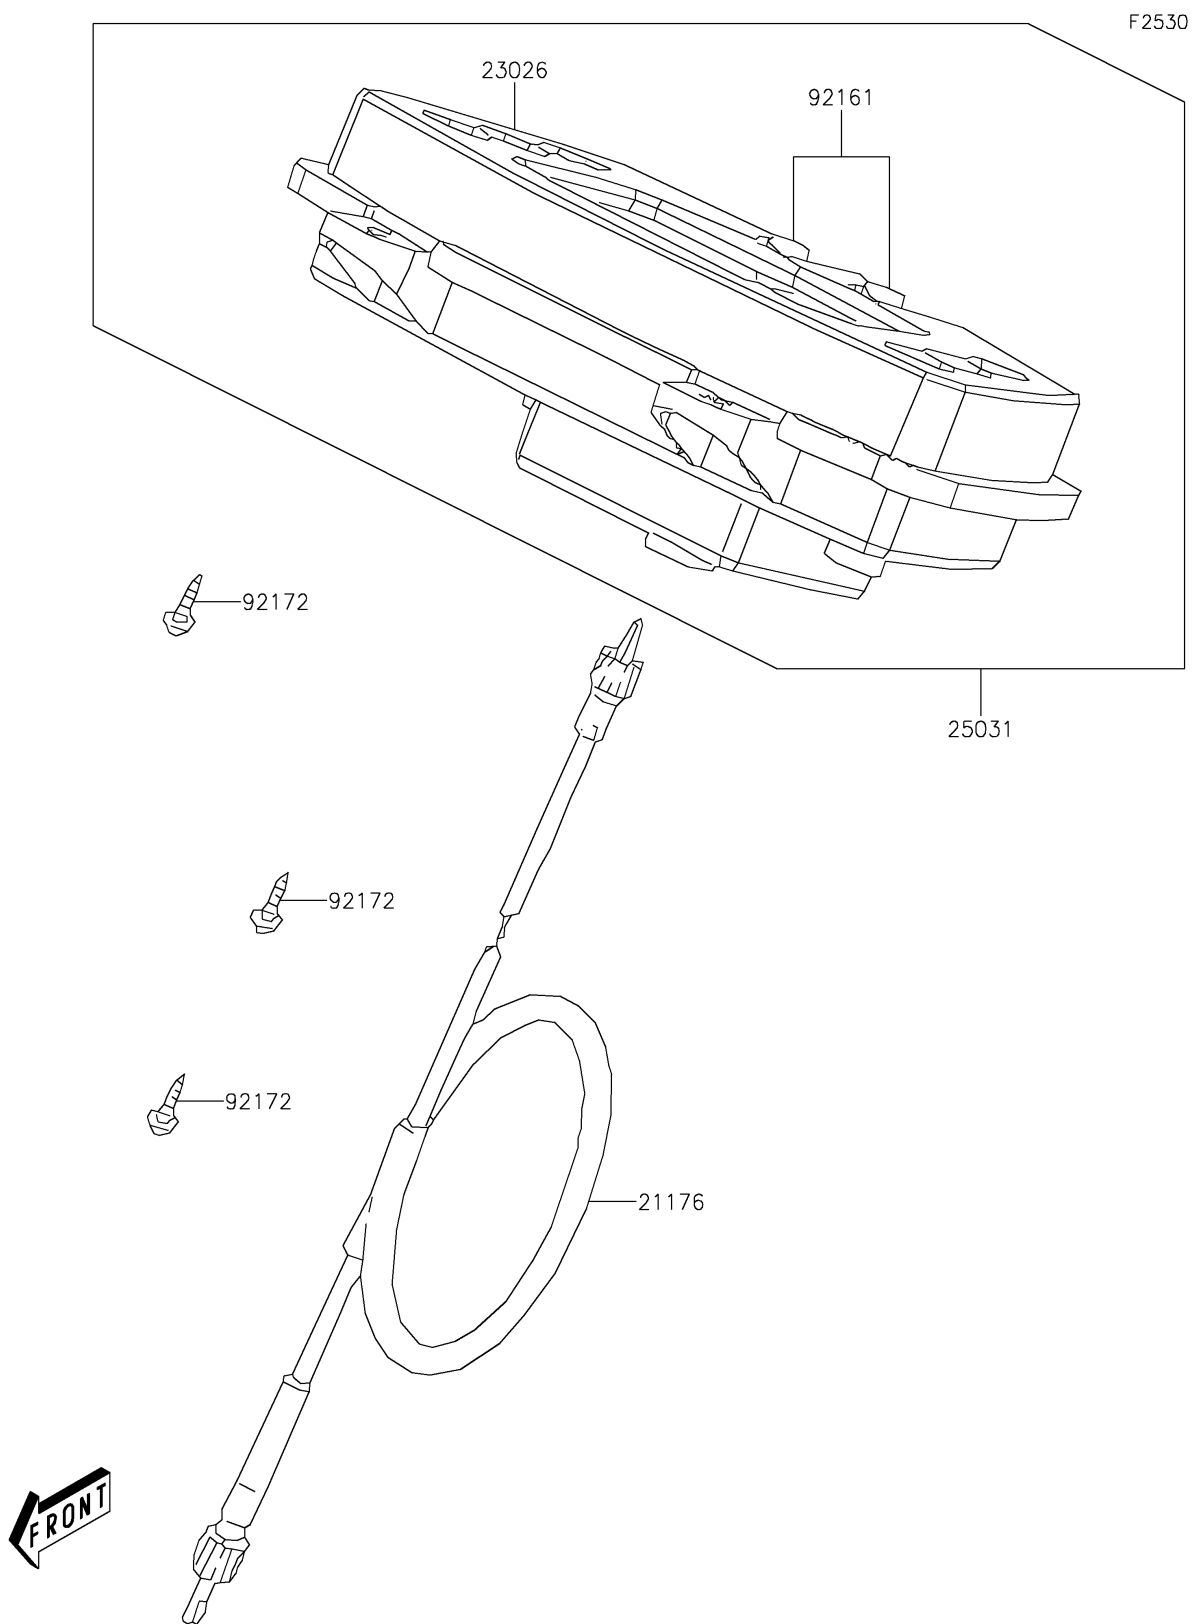

2021 BRUTE FORCE® 300 PARTS DIAGRAM

Meter(s)

2021 BRUTE FORCE® 300 PARTS LIST

Meter(s)

ITEM NAME	PART NUMBER	QUANTITY
CABLE,SPEEDOMETER (Ref # 21176)	21176-Y001	1
LENS (Ref # 23026)	23026-Y008	1
METER-ASSY (Ref # 25031)	25031-Y001	1
DAMPER (Ref # 92161)	92161-Y010	1
SCREW,TAPPING,5X12 (Ref # 92172)	92172-Y038	1