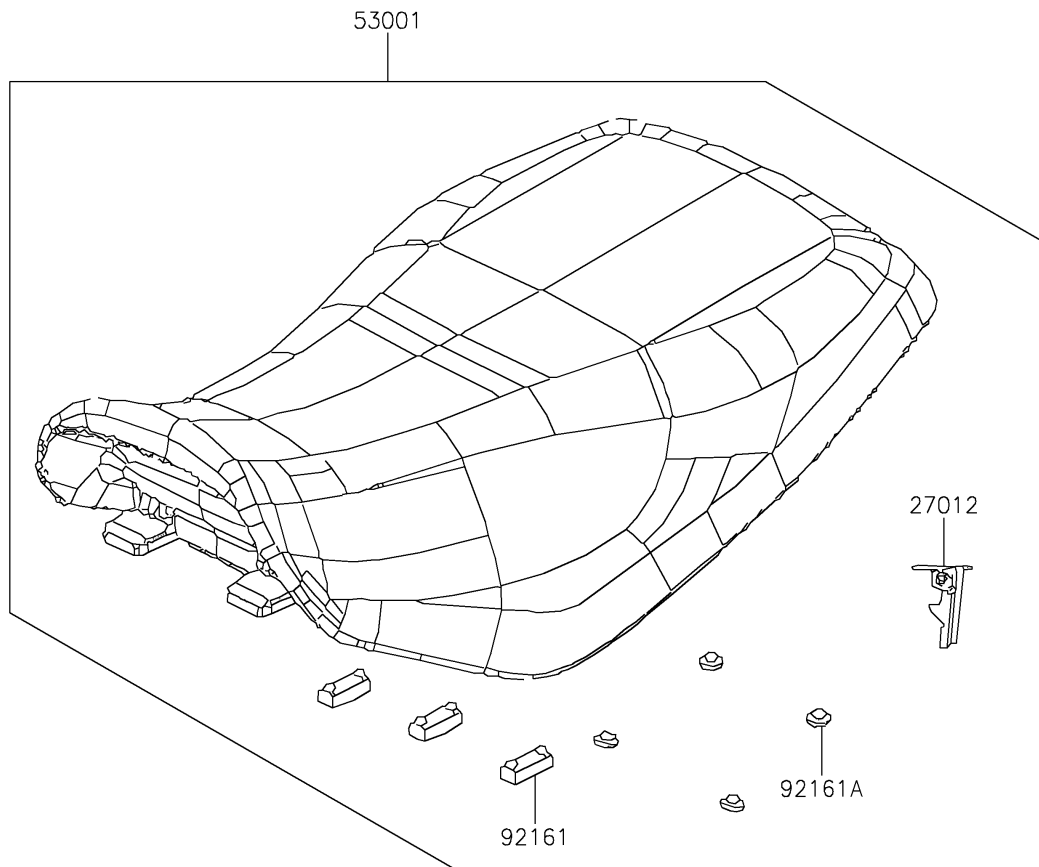

2021 BRUTE FORCE® 300 PARTS DIAGRAM

Seat

F2510

2021 BRUTE FORCE® 300 PARTS LIST

Seat

ITEM NAME	PART NUMBER	QUANTITY
HOOK,SEAT LOCK (Ref # 27012)	27012-Y002	1
SEAT-ASSY (Ref # 53001)	53001-Y001	1
TOOL-KIT (Ref # 56007)	56007-Y003	1
DAMPER,SEAT (Ref # 92161)	92161-Y013	1
DAMPER (Ref # 92161A)	92161-Y014	1