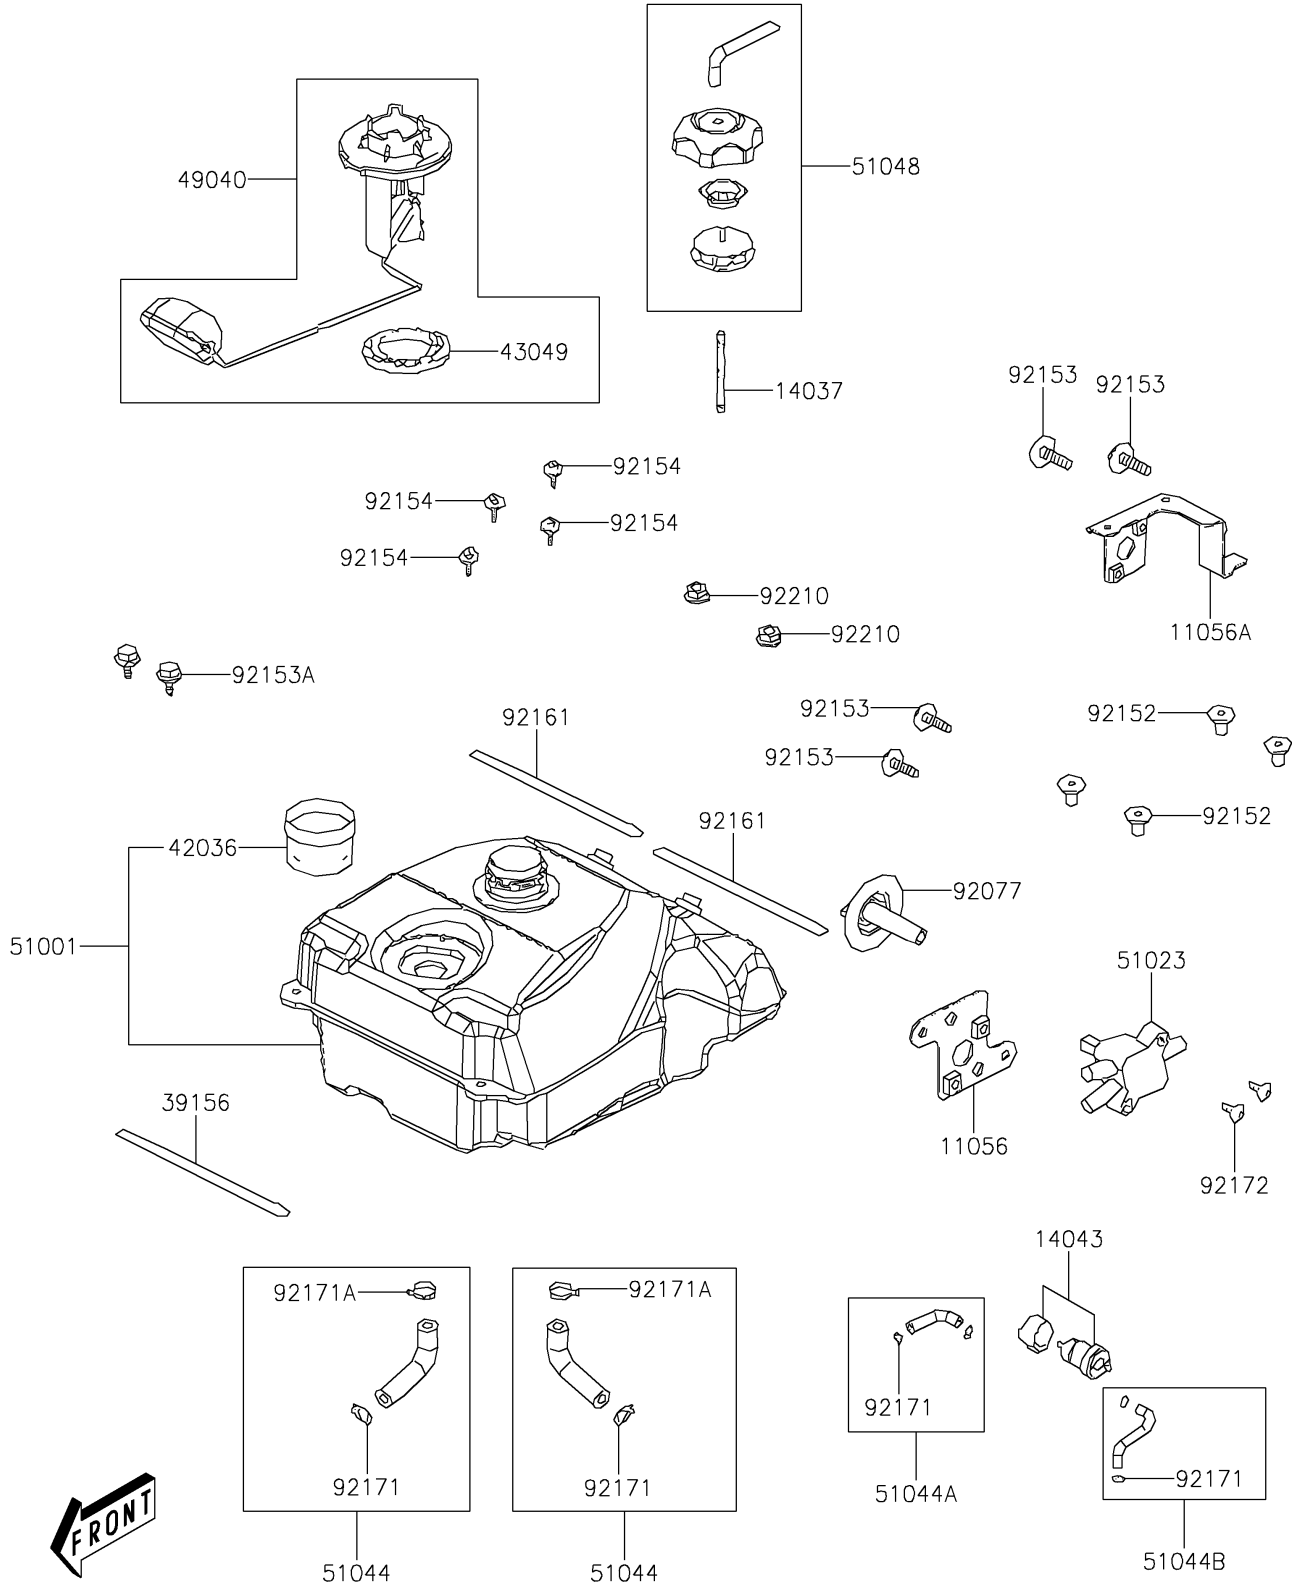

## 2021 BRUTE FORCE® 300 PARTS DIAGRAM

Fuel Tank

F2410

## 2021 BRUTE FORCE® 300 PARTS LIST

### Fuel Tank

ITEM NAME	PART NUMBER	QUANTITY
BRACKET (Ref # 11056)	11056-Y003	1
BRACKET (Ref # 11056A)	11056-Y007	1
SCREEN (Ref # 14037)	14037-Y001	1
FILTER,FUEL (Ref # 14043)	14043-Y002	1
PAD,FUEL TANK (Ref # 39156)	39156-Y001	1
SLEEVE,FUEL TANK (Ref # 42036)	42036-Y002	1
PACKING (Ref # 43049)	43049-Y002	1
PUMP-FUEL (Ref # 49040)	49040-Y001	1
TANK-COMP-FUEL (Ref # 51001)	51001-Y007	1
TAP-ASSY,FUEL (Ref # 51023)	51023-Y004	1
TUBE-ASSY,FUEL TANK (Ref # 51044)	51044-Y011	1
TUBE-ASSY,FUEL (Ref # 51044A)	51044-Y012	1
TUBE-ASSY,FUEL (Ref # 51044B)	51044-Y013	1
CAP-ASSY-TANK,FUEL (Ref # 51048)	51048-Y001	1
KNOB,FUEL TAP (Ref # 92077)	92077-Y001	1
COLLAR (Ref # 92152)	92152-Y013	1
BOLT,FLANGED,5X12 (Ref # 92153)	92153-1991	1
BOLT,FLANGE,6X22 (Ref # 92153A)	92153-Y026	1
BOLT,5X16 (Ref # 92154)	92154-Y030	1
DAMPER,FUEL TANK (Ref # 92161)	92161-Y016	1
CLAMP (Ref # 92171)	92171-Y011	1
CLAMP (Ref # 92171A)	92171-Y013	1
SCREW,5X16 (Ref # 92172)	92172-Y042	1
NUT,6MM (Ref # 92210)	92210-Y027	1