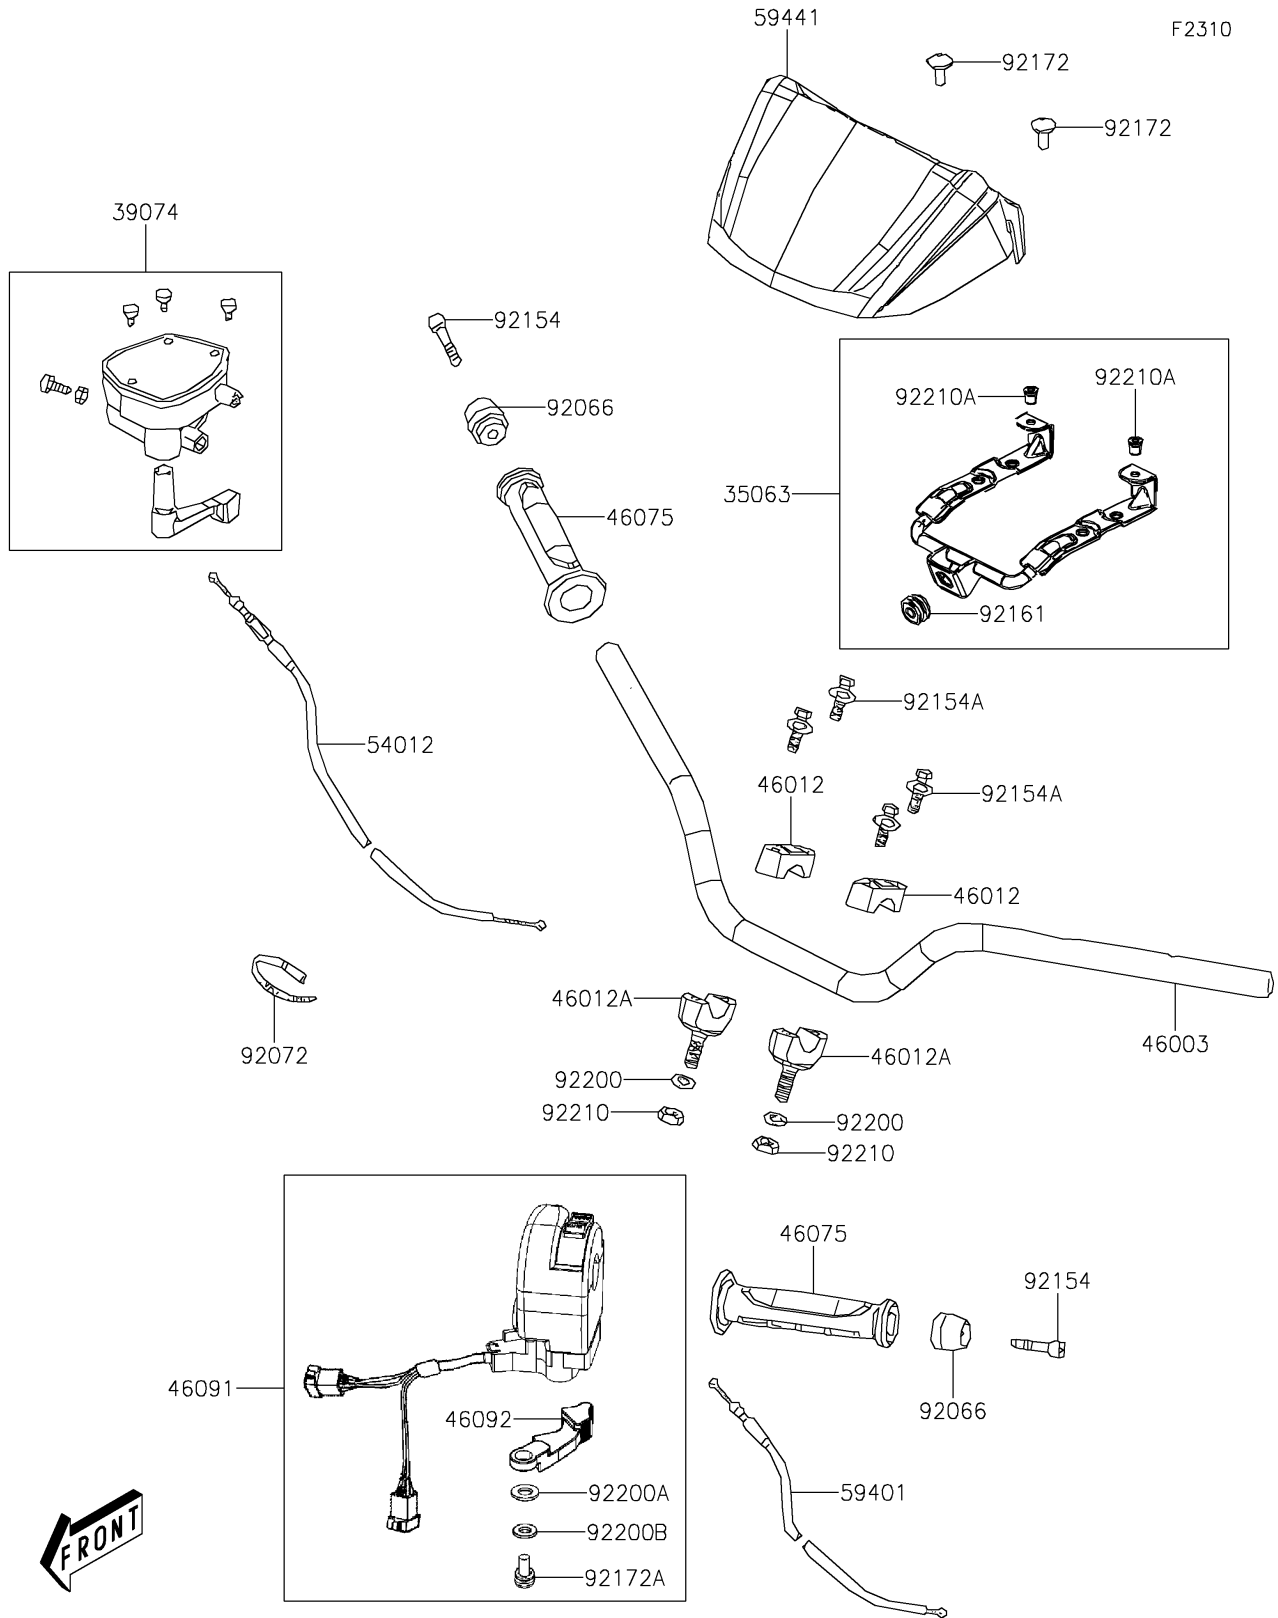

## 2021 BRUTE FORCE® 300 PARTS DIAGRAM

Handlebar

## 2021 BRUTE FORCE® 300 PARTS LIST

Handlebar

ITEM NAME	PART NUMBER	QUANTITY
STAY,HANDLE COVER (Ref # 35063)	35063-Y006	1
LEVER-ASSY-THROTTLE (Ref # 39074)	39074-Y001	1
HANDLE,BLACK (Ref # 46003)	46003-Y002-935	1
HOLDER-HANDLE,UPP (Ref # 46012)	46012-Y004	1
HOLDER-HANDLE,LWR (Ref # 46012A)	46012-Y005	1
GRIP,HANDLE (Ref # 46075)	46075-Y004	1
HOUSING-ASSY-CONTROL,LH (Ref # 46091)	46091-Y002	1
LEVER-GRIP,CHOKE (Ref # 46092)	46092-Y010	1
CABLE-THROTTLE (Ref # 54012)	54012-Y003	1
CABLE-CHOKE (Ref # 59401)	59401-Y001	1
COVER-HANDLE,S.BLACK (Ref # 59441)	59441-Y002-933	1
PLUG,HANDLE (Ref # 92066)	92066-Y010	1
BAND (Ref # 92072)	92072-Y001	1
BOLT,8X42 (Ref # 92154)	92154-Y017	1
BOLT,8X35 (Ref # 92154A)	92154-Y018	1
DAMPER (Ref # 92161)	92161-Y006	1
SCREW,5X16 (Ref # 92172)	92172-Y039	1
SCREW,5X10 (Ref # 92172A)	92172-Y079	1
WASHER,10MM (Ref # 92200)	92200-Y020	1
WASHER,WAVE (Ref # 92200A)	92200-Y068	1
WASHER,5MM (Ref # 92200B)	92200-Y069	1
NUT,10MM (Ref # 92210)	92210-Y042	1
NUT,5MM (Ref # 92210A)	92210-Y056	1