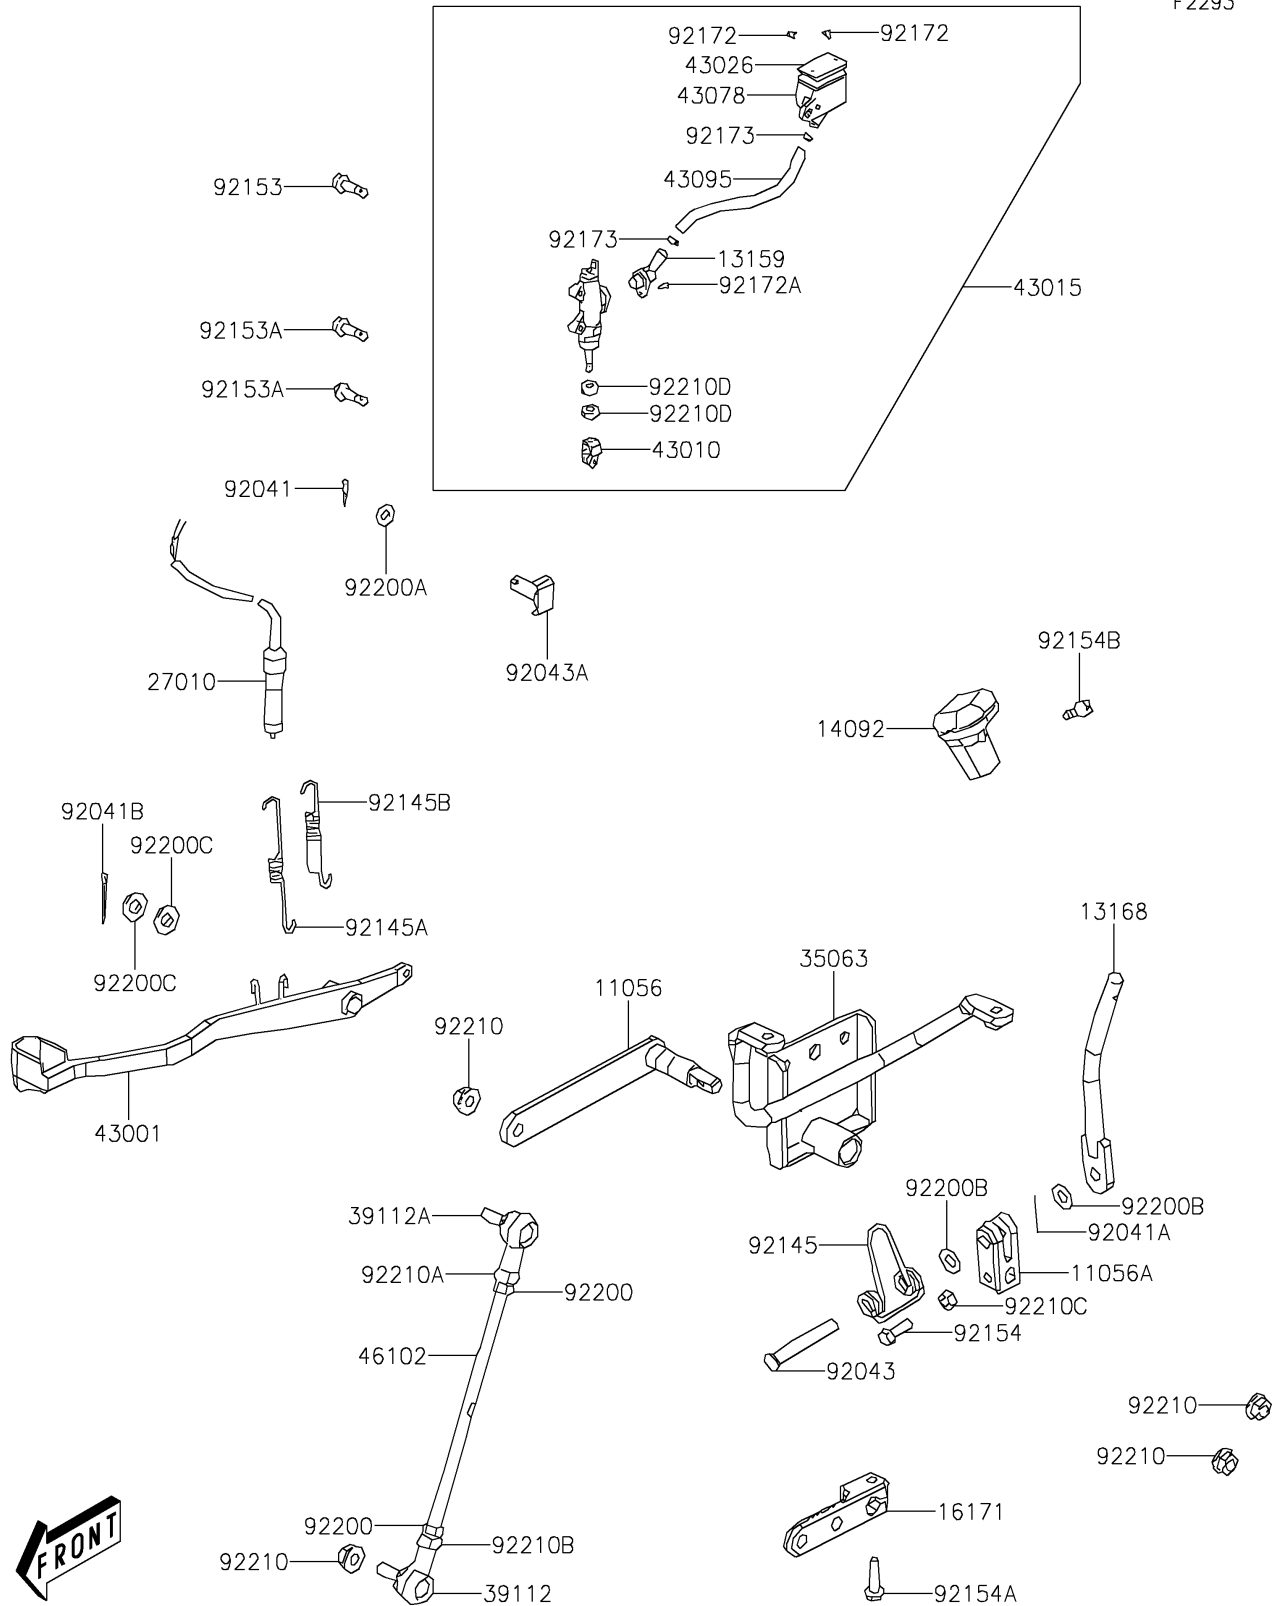

2021 BRUTE FORCE® 300 PARTS DIAGRAM

Rear Master Cylinder

F2293

2021 BRUTE FORCE® 300 PARTS LIST

Rear Master Cylinder

ITEM NAME	PART NUMBER	QUANTITY
BRACKET,CHANGE LEVER (Ref # 11056)	11056-Y006	1
BRACKET,CHANGE LEVER (Ref # 11056A)	11056-Y009	1
CONNECTOR,RR MASTER CYLINDER (Ref # 13159)	13159-Y001	1
LEVER,CHANGE (Ref # 13168)	13168-Y001	1
COVER,CHANGE LEVER (Ref # 14092)	14092-Y017	1
LINK,CHANGE LEVER (Ref # 16171)	16171-Y001	1
SWITCH,BRAKE (Ref # 27010)	27010-Y006	1
STAY,CHANGE LEVER (Ref # 35063)	35063-Y008	1
RODEND-TIE,RH (Ref # 39112)	39112-Y007	1
RODEND-TIE,LH (Ref # 39112A)	39112-Y008	1
LEVER-BRAKE,PEDAL (Ref # 43001)	43001-Y001	1
ROD-ASSY-BRAKE (Ref # 43010)	43010-Y001	1
CYLINDER-ASSY-MASTER,RR (Ref # 43015)	43015-Y004	1
CAP-BRAKE (Ref # 43026)	43026-Y003	1
RESERVOIR,RR MASTER CYLINDER (Ref # 43078)	43078-Y001	1
HOSE-BRAKE,RR MASTER CYLINDER (Ref # 43095)	43095-Y008	1
ROD,CHANGE LEVER (Ref # 46102)	46102-Y001	1
COTTER,2X12 (Ref # 92041)	92041-Y001	1
COTTER,2X15 (Ref # 92041A)	92041-Y002	1
COTTER,2.5X30 (Ref # 92041B)	92041-Y003	1
PIN,CHANGE LEVER (Ref # 92043)	92043-Y020	1
PIN (Ref # 92043A)	92043-Y021	1
SPRING,SHIFT (Ref # 92145)	92145-Y037	1
SPRING,STOP (Ref # 92145A)	92145-Y038	1
SPRING,BRAKE PEDAL (Ref # 92145B)	92145-Y039	1
BOLT,FLANGE,6X16 (Ref # 92153)	92153-Y025	1
BOLT,FLANGE,6X22 (Ref # 92153A)	92153-Y026	1
BOLT,FLANGE,6X16 (Ref # 92154)	92154-Y134	1
BOLT,HEX,6X20 (Ref # 92154A)	92154-Y138	1