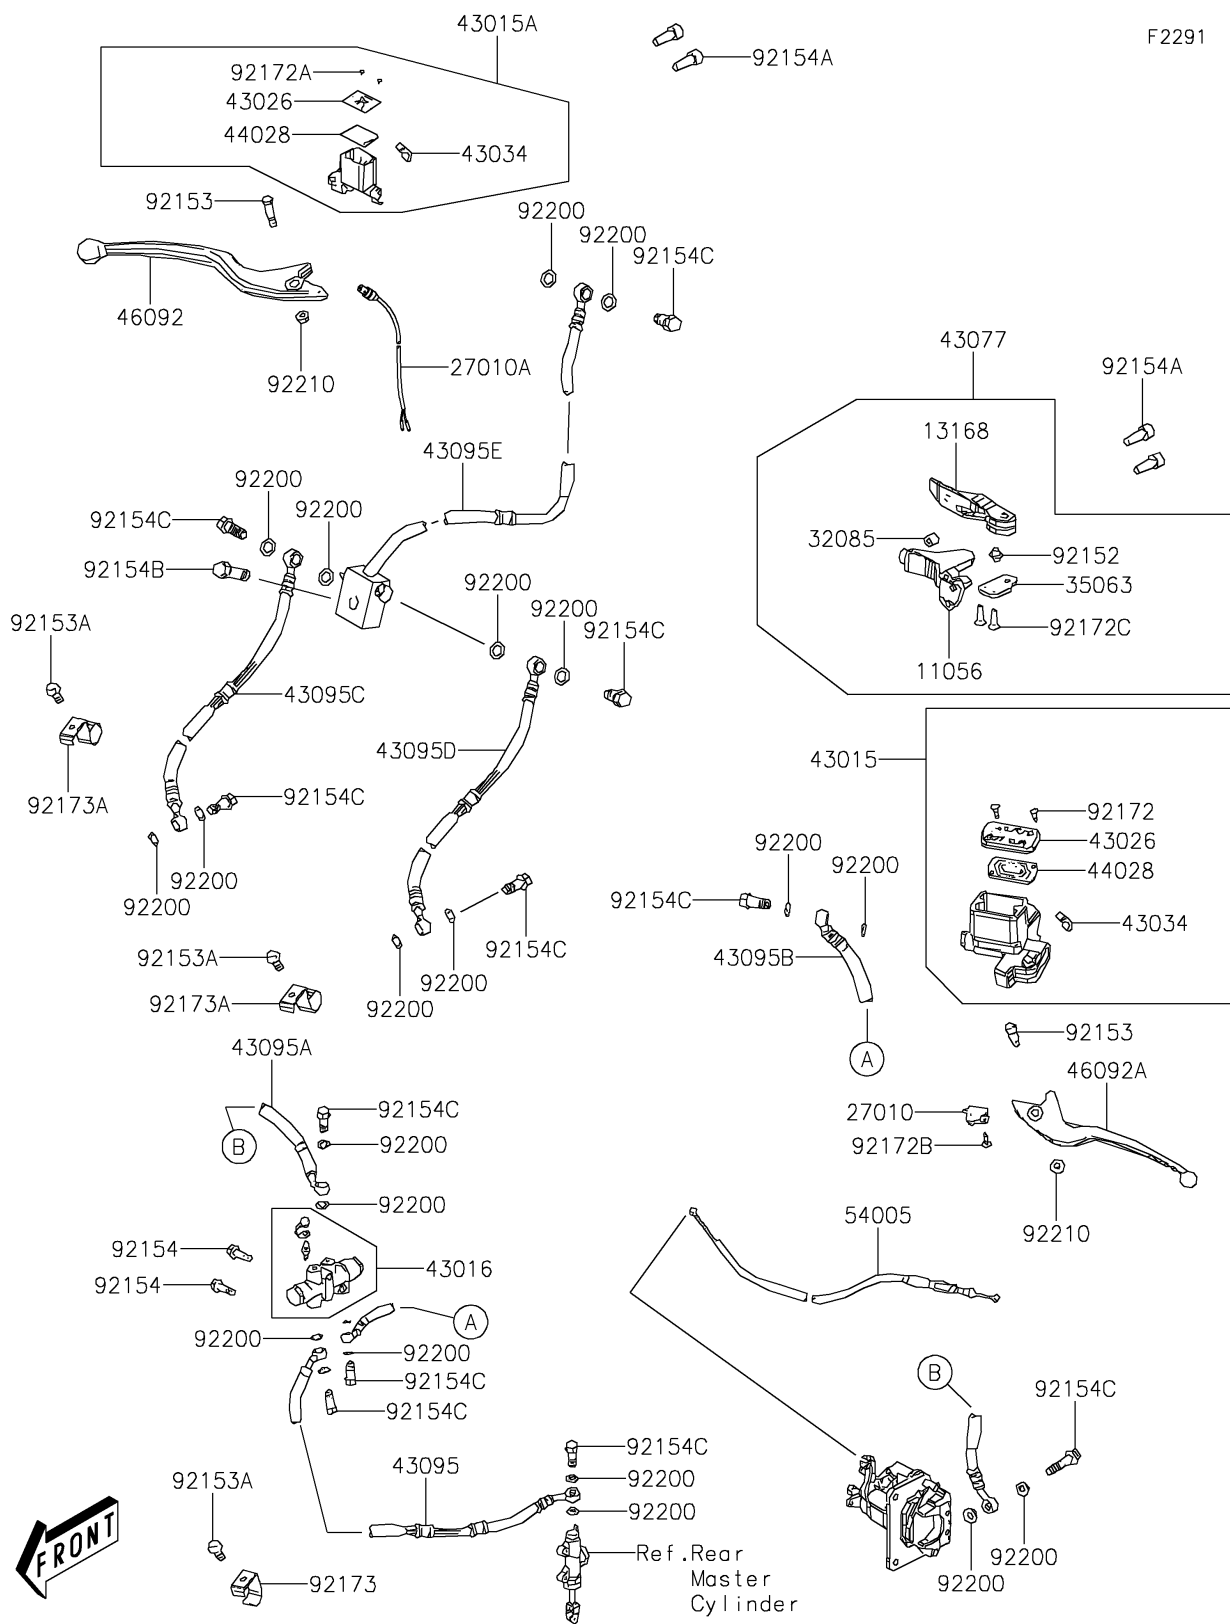

2021 BRUTE FORCE® 300 PARTS DIAGRAM

Front Master Cylinder

2021 BRUTE FORCE® 300 PARTS LIST

Front Master Cylinder

ITEM NAME	PART NUMBER	QUANTITY
BRACKET,BRAKE LEVER (Ref # 11056)	11056-Y008	1
LEVER,BRAKE (Ref # 13168)	13168-Y002	1
SWITCH,STOP (Ref # 27010)	27010-Y004	1
SWITCH,FR,STOP (Ref # 27010A)	27010-Y005	1
STOPPER,BRAKE LEVER (Ref # 32085)	32085-Y004	1
STAY,BRAKE LEVER (Ref # 35063)	35063-Y017	1
CYLINDER-ASSY-MASTER,RR (Ref # 43015)	43015-Y002	1
CYLINDER-ASSY-MASTER,FR (Ref # 43015A)	43015-Y003	1
CYLINDER-MASTER (Ref # 43016)	43016-Y001	1
CAP-BRAKE (Ref # 43026)	43026-Y002	1
HOLDER-BRAKE,MASTER CYLINDER (Ref # 43034)	43034-Y001	1
LEVER-ASSY-BRAKE (Ref # 43077)	43077-Y001	1
HOSE-BRAKE,RR (Ref # 43095)	43095-Y002	1
HOSE-BRAKE (Ref # 43095A)	43095-Y003	1
HOSE-BRAKE,FR (Ref # 43095B)	43095-Y004	1
HOSE-BRAKE,FR,LWR,RH (Ref # 43095C)	43095-Y005	1
HOSE-BRAKE,FR,LWR,LH (Ref # 43095D)	43095-Y006	1
HOSE-BRAKE,FR,UPP (Ref # 43095E)	43095-Y007	1
DIAPHRAGM (Ref # 44028)	44028-Y001	1
LEVER-GRIP,RH (Ref # 46092)	46092-Y004	1
LEVER-GRIP,LH,E.D.BLACK (Ref # 46092A)	46092-Y005-943	1
CABLE-BRAKE (Ref # 54005)	54005-Y002	1
COLLAR (Ref # 92152)	92152-Y026	1
BOLT (Ref # 92153)	92153-Y008	1
BOLT,FLANGE,6X12 (Ref # 92153A)	92153-Y023	1
BOLT,FLANGE,6X35 (Ref # 92154)	92154-Y020	1
BOLT,SOCKET,6X20 (Ref # 92154A)	92154-Y022	1
BOLT,FLANGE,8X28 (Ref # 92154B)	92154-Y106	1
BOLT,10X22 (Ref # 92154C)	92154-Y114	1

2021 BRUTE FORCE® 300 PARTS LIST

Front Master Cylinder

ITEM NAME	PART NUMBER	QUANTITY
SCREW,4X12 (Ref # 92172)	92172-Y011	1
SCREW,4X12 (Ref # 92172A)	92172-Y040	1
SCREW,4X12 (Ref # 92172B)	92172-Y046	1
SCREW,6X12 (Ref # 92172C)	92172-Y048	1
CLAMP,HOSE (Ref # 92173)	92173-Y009	1
CLAMP,HOSE (Ref # 92173A)	92173-Y010	1
WASHER (Ref # 92200)	92200-Y015	1
NUT,6MM (Ref # 92210)	92210-Y026	1