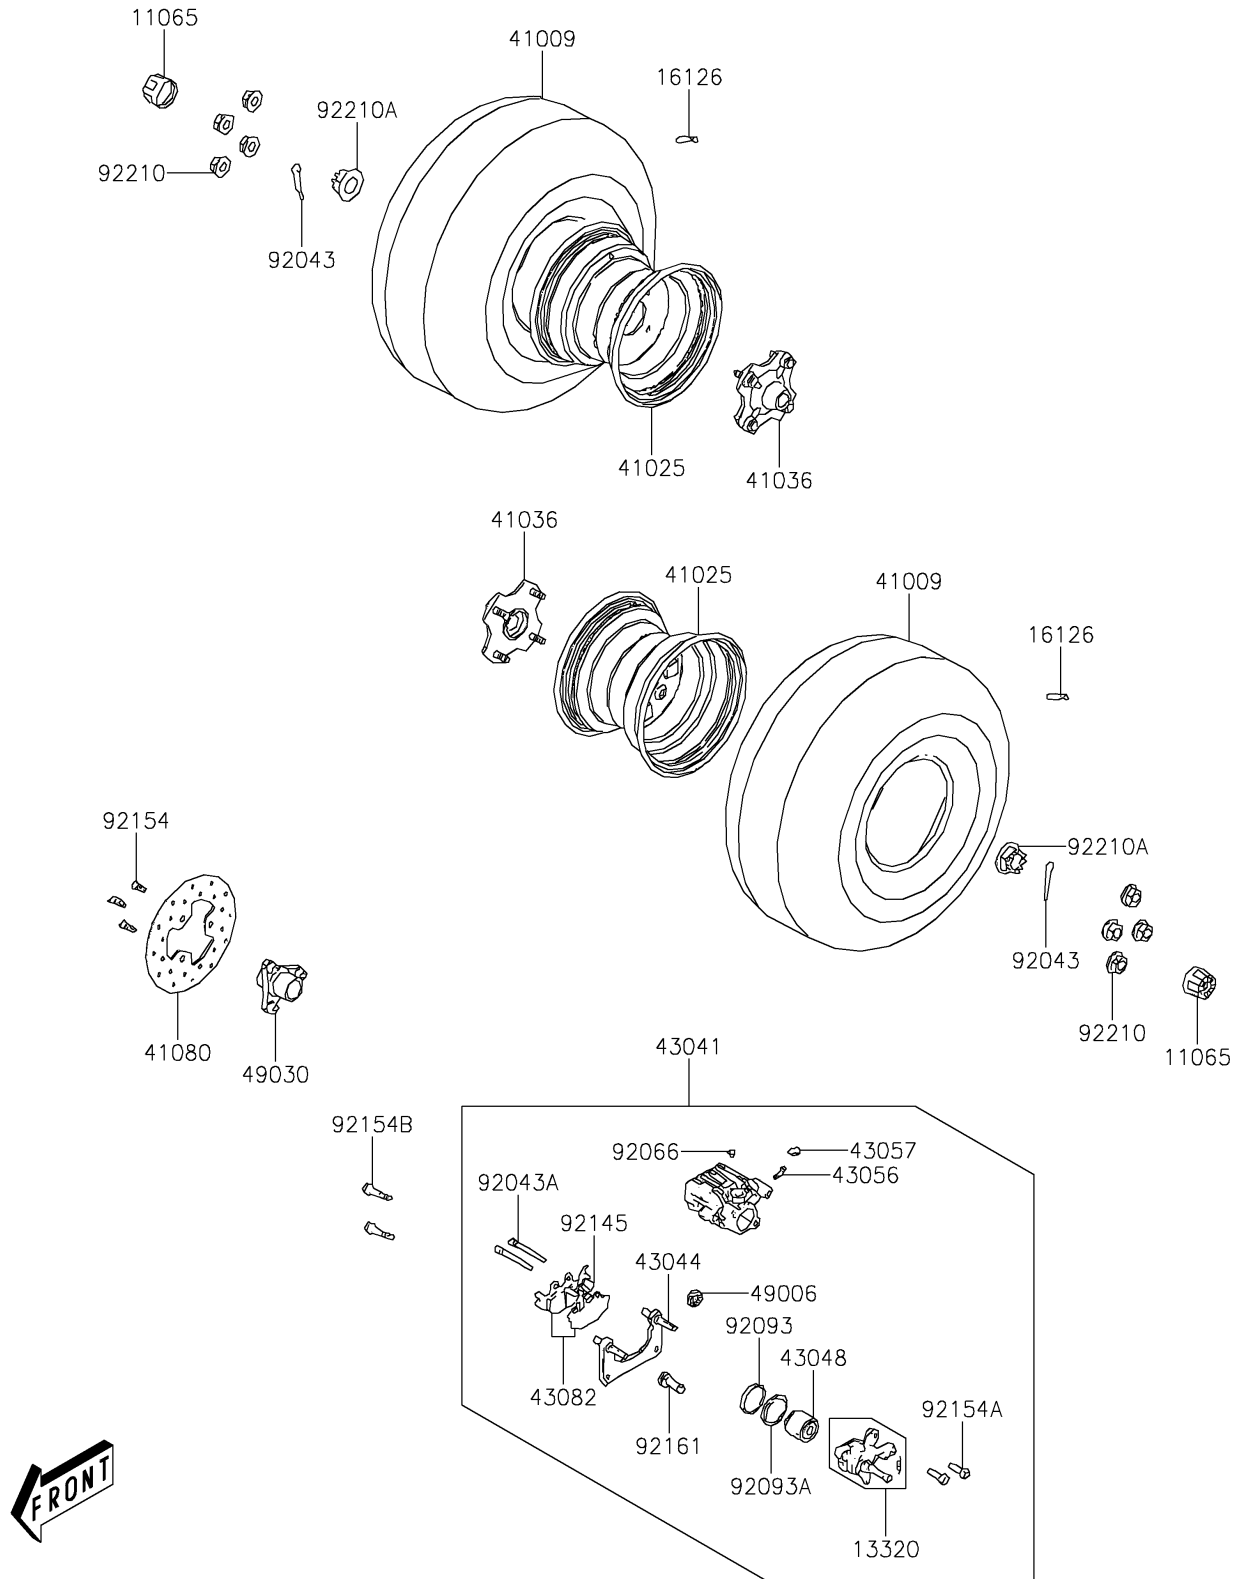

2021 BRUTE FORCE® 300 PARTS DIAGRAM

Rear Hub

F2240

2021 BRUTE FORCE® 300 PARTS LIST

Rear Hub

ITEM NAME	PART NUMBER	QUANTITY
CAP,WHEEL (Ref # 11065)	11065-Y015	1
LEVER-ASSY,ADJUSTABLE (Ref # 13320)	13320-Y001	1
VALVE,RIM (Ref # 16126)	16126-Y001	1
TIRE,RR (Ref # 41009)	41009-Y005	1
RIM,RR,BLACK (Ref # 41025)	41025-Y005-935	1
HUB-ASSY,RR (Ref # 41036)	41036-Y005	1
DISC (Ref # 41080)	41080-Y003	1
CALIPER-ASSY,RR (Ref # 43041)	43041-Y004	1
HOLDER-COMP-CALIPER,RR (Ref # 43044)	43044-Y002	1
PISTON-CALIPER (Ref # 43048)	43048-0027	1
BREATHER-BRAKE (Ref # 43056)	43056-0006	1
CAP-BREATHER (Ref # 43057)	43057-Y002	1
PAD-ASSY-BRAKE (Ref # 43082)	43082-Y004	1
BOOT,CALIPER (Ref # 49006)	49006-Y005	1
HUB,BRAKE DISK (Ref # 49030)	49030-Y002	1
PIN,3X25 (Ref # 92043)	92043-Y011	1
PIN,HANGER (Ref # 92043A)	92043-Y023	1
PLUG (Ref # 92066)	92066-Y012	1
SEAL (Ref # 92093)	92093-0613	1
SEAL,PISTON (Ref # 92093A)	92093-Y006	1
SPRING,PAD (Ref # 92145)	92145-Y035	1
BOLT,8X24 (Ref # 92154)	92154-Y025	1
BOLT,FLANGE (Ref # 92154A)	92154-Y028	1
BOLT,FLANGE,8X20 (Ref # 92154B)	92154-Y226	1
DAMPER (Ref # 92161)	92161-Y012	1
NUT,10MM (Ref # 92210)	92210-Y044	1
NUT,CASTEL,18MM (Ref # 92210A)	92210-Y046	1