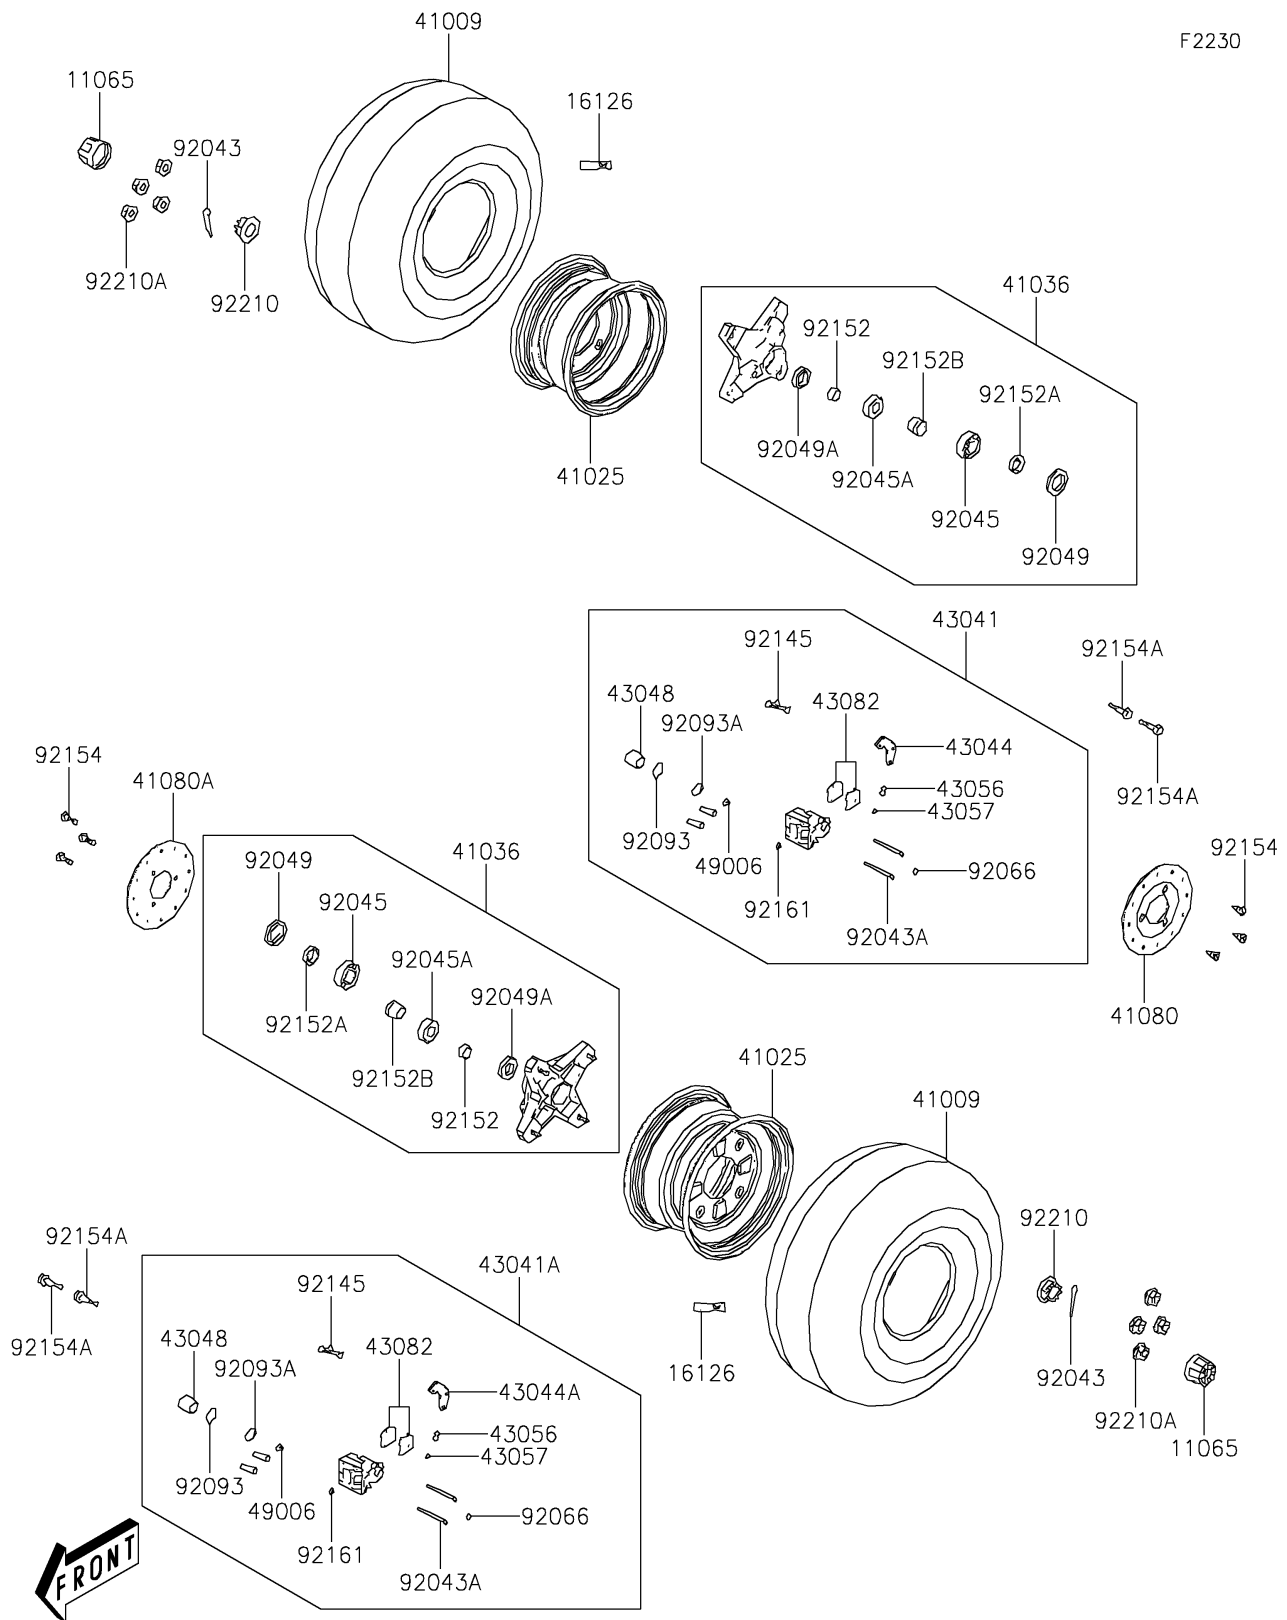

2021 BRUTE FORCE® 300 PARTS DIAGRAM

Front Hub

F2230

2021 BRUTE FORCE® 300 PARTS LIST

Front Hub

ITEM NAME	PART NUMBER	QUANTITY
CAP,WHEEL (Ref # 11065)	11065-Y015	1
VALVE,RIM (Ref # 16126)	16126-Y001	1
TIRE,FR (Ref # 41009)	41009-Y004	1
RIM,FR,BLACK (Ref # 41025)	41025-Y004-935	1
HUB-ASSY,FR (Ref # 41036)	41036-Y004	1
DISC,FR,RH (Ref # 41080)	41080-Y002	1
DISC,FR,LH (Ref # 41080A)	41080-Y003	1
CALIPER-ASSY,FR,RH (Ref # 43041)	43041-Y002	1
CALIPER-ASSY,FR,LH (Ref # 43041A)	43041-Y003	1
HOLDER-COMP-CALIPER,FR (Ref # 43044)	43044-Y001	1
HOLDER-COMP-CALIPER,FR,LH (Ref # 43044A)	43044-Y005	1
PISTON-CALIPER (Ref # 43048)	43048-Y002	1
BREATHER-BRAKE (Ref # 43056)	43056-Y001	1
CAP-BREATHER (Ref # 43057)	43057-Y001	1
PAD-ASSY-BRAKE (Ref # 43082)	43082-Y003	1
BOOT,CALIPER (Ref # 49006)	49006-Y005	1
PIN,3X25 (Ref # 92043)	92043-Y011	1
PIN,HANGER (Ref # 92043A)	92043-Y019	1
BEARING-BALL,6004 (Ref # 92045)	92045-Y024	1
BEARING-BALL,6202 (Ref # 92045A)	92045-Y025	1
SEAL-OIL,28X42X7 (Ref # 92049)	92049-Y016	1
SEAL-OIL,20X35X7 (Ref # 92049A)	92049-Y017	1
PLUG (Ref # 92066)	92066-Y001	1
SEAL,DUST (Ref # 92093)	92093-Y005	1
SEAL,PISTON (Ref # 92093A)	92093-Y006	1
SPRING,PAD (Ref # 92145)	92145-Y035	1
COLLAR (Ref # 92152)	92152-Y020	1
COLLAR (Ref # 92152A)	92152-Y021	1
COLLAR (Ref # 92152B)	92152-Y022	1

2021 BRUTE FORCE® 300 PARTS LIST

Front Hub

ITEM NAME	PART NUMBER	QUANTITY
BOLT,8X24 (Ref # 92154)	92154-Y025	1
BOLT,FLANGE,8X20 (Ref # 92154A)	92154-Y053	1
DAMPER (Ref # 92161)	92161-Y012	1
NUT,14MM (Ref # 92210)	92210-Y025	1
NUT,10MM (Ref # 92210A)	92210-Y044	1