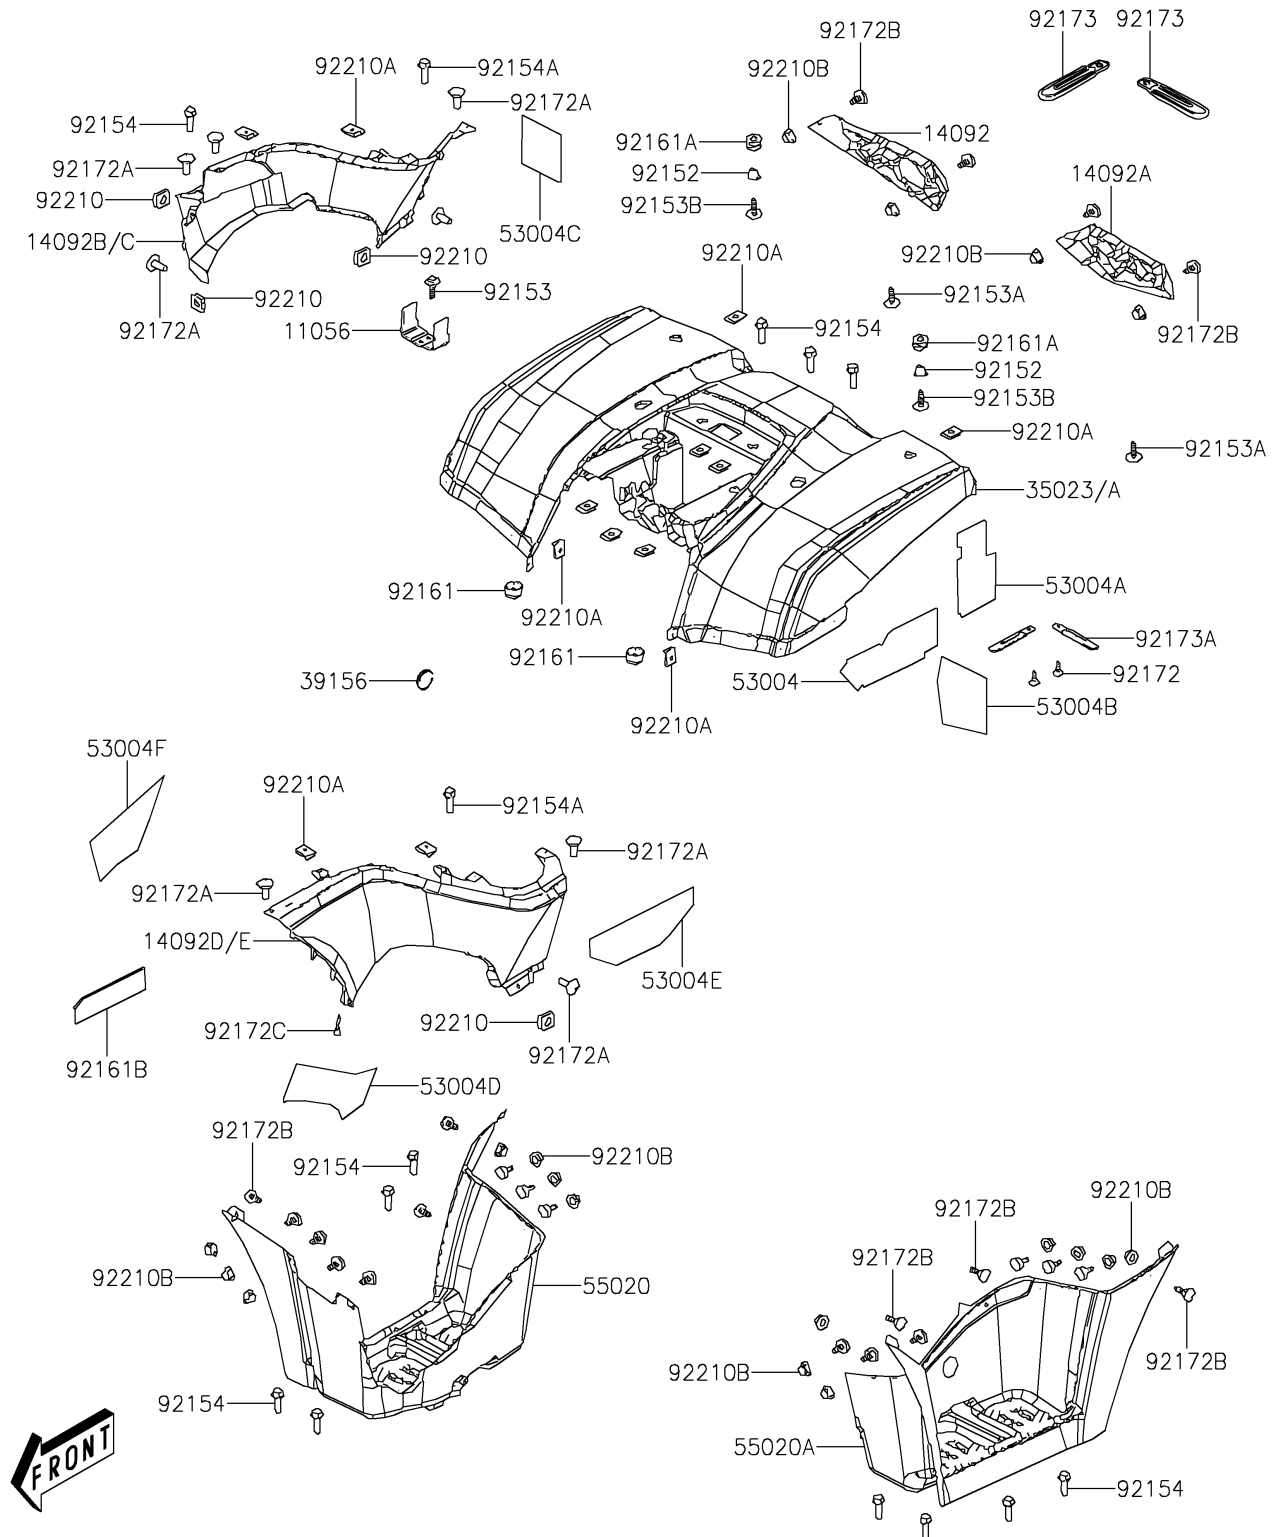

## 2021 BRUTE FORCE® 300 PARTS DIAGRAM

Rear Fender(s)

F2172

## 2021 BRUTE FORCE® 300 PARTS LIST

Rear Fender(s)

ITEM NAME	PART NUMBER	QUANTITY
BRACKET,IGNITION SWITCH (Ref # 11056)	11056-Y004	1
COVER,TAIL TAMP,RH,S.BLACK (Ref # 14092)	14092-Y013-933	1
COVER,TAIL TAMP,LH,S.BLACK (Ref # 14092A)	14092-Y014-933	1
COVER,SIDE,RH,B.WHITE (Ref # 14092B)	14092-Y015-932	1
COVER,SIDE,RH,S.BLACK (Ref # 14092C)	14092-Y015-933	1
COVER,SIDE,LH,B.WHITE (Ref # 14092D)	14092-Y016-932	1
COVER,SIDE,LH,S.BLACK (Ref # 14092E)	14092-Y016-933	1
FENDER-REAR,B.WHITE (Ref # 35023)	35023-Y002-932	1
FENDER-REAR,S.BLACK (Ref # 35023A)	35023-Y002-933	1
PAD,SIDE COVER (Ref # 39156)	39156-Y002	1
MAT,LH,LWR (Ref # 53004)	53004-Y001	1
MAT,LH,UPP (Ref # 53004A)	53004-Y002	1
MAT,RR (Ref # 53004B)	53004-Y003	1
MAT,RR (Ref # 53004C)	53004-Y004	1
MAT,LH (Ref # 53004D)	53004-Y005	1
MAT,LH (Ref # 53004E)	53004-Y006	1
MAT,FRONT,LH (Ref # 53004F)	53004-Y007	1
GUARD,FOOTREST,RH,S.BLACK (Ref # 55020)	55020-Y005-933	1
GUARD,FOOTREST,LH,S.BLACK (Ref # 55020A)	55020-Y006-933	1
COLLAR (Ref # 92152)	92152-Y018	1
BOLT,FLANGED,5X12 (Ref # 92153)	92153-1991	1
BOLT,5X16 (Ref # 92153A)	92153-Y013	1
BOLT,6X20 (Ref # 92153B)	92153-Y019	1
BOLT,FLANGE,6MM (Ref # 92154)	92154-Y023	1
BOLT,6X16 (Ref # 92154A)	92154-Y054	1
DAMPER (Ref # 92161)	92161-Y005	1
DAMPER (Ref # 92161A)	92161-Y011	1
DAMPER,FUEL TANK GUARD (Ref # 92161B)	92161-Y019	1
SCREW,4X12 (Ref # 92172)	92172-Y019	1

## 2021 BRUTE FORCE® 300 PARTS LIST

Rear Fender(s)

ITEM NAME	PART NUMBER	QUANTITY
SCREW,5X16 (Ref # 92172A)	92172-Y039	1
SCREW,6X20 (Ref # 92172B)	92172-Y041	1
SCREW,5MM (Ref # 92172C)	92172-Y043	1
CLAMP (Ref # 92173)	92173-Y004	1
CLAMP,2X70 (Ref # 92173A)	92173-Y011	1
NUT,6MM (Ref # 92210)	92210-Y011	1
NUT,5MM (Ref # 92210A)	92210-Y016	1
NUT (Ref # 92210B)	92210-Y031	1