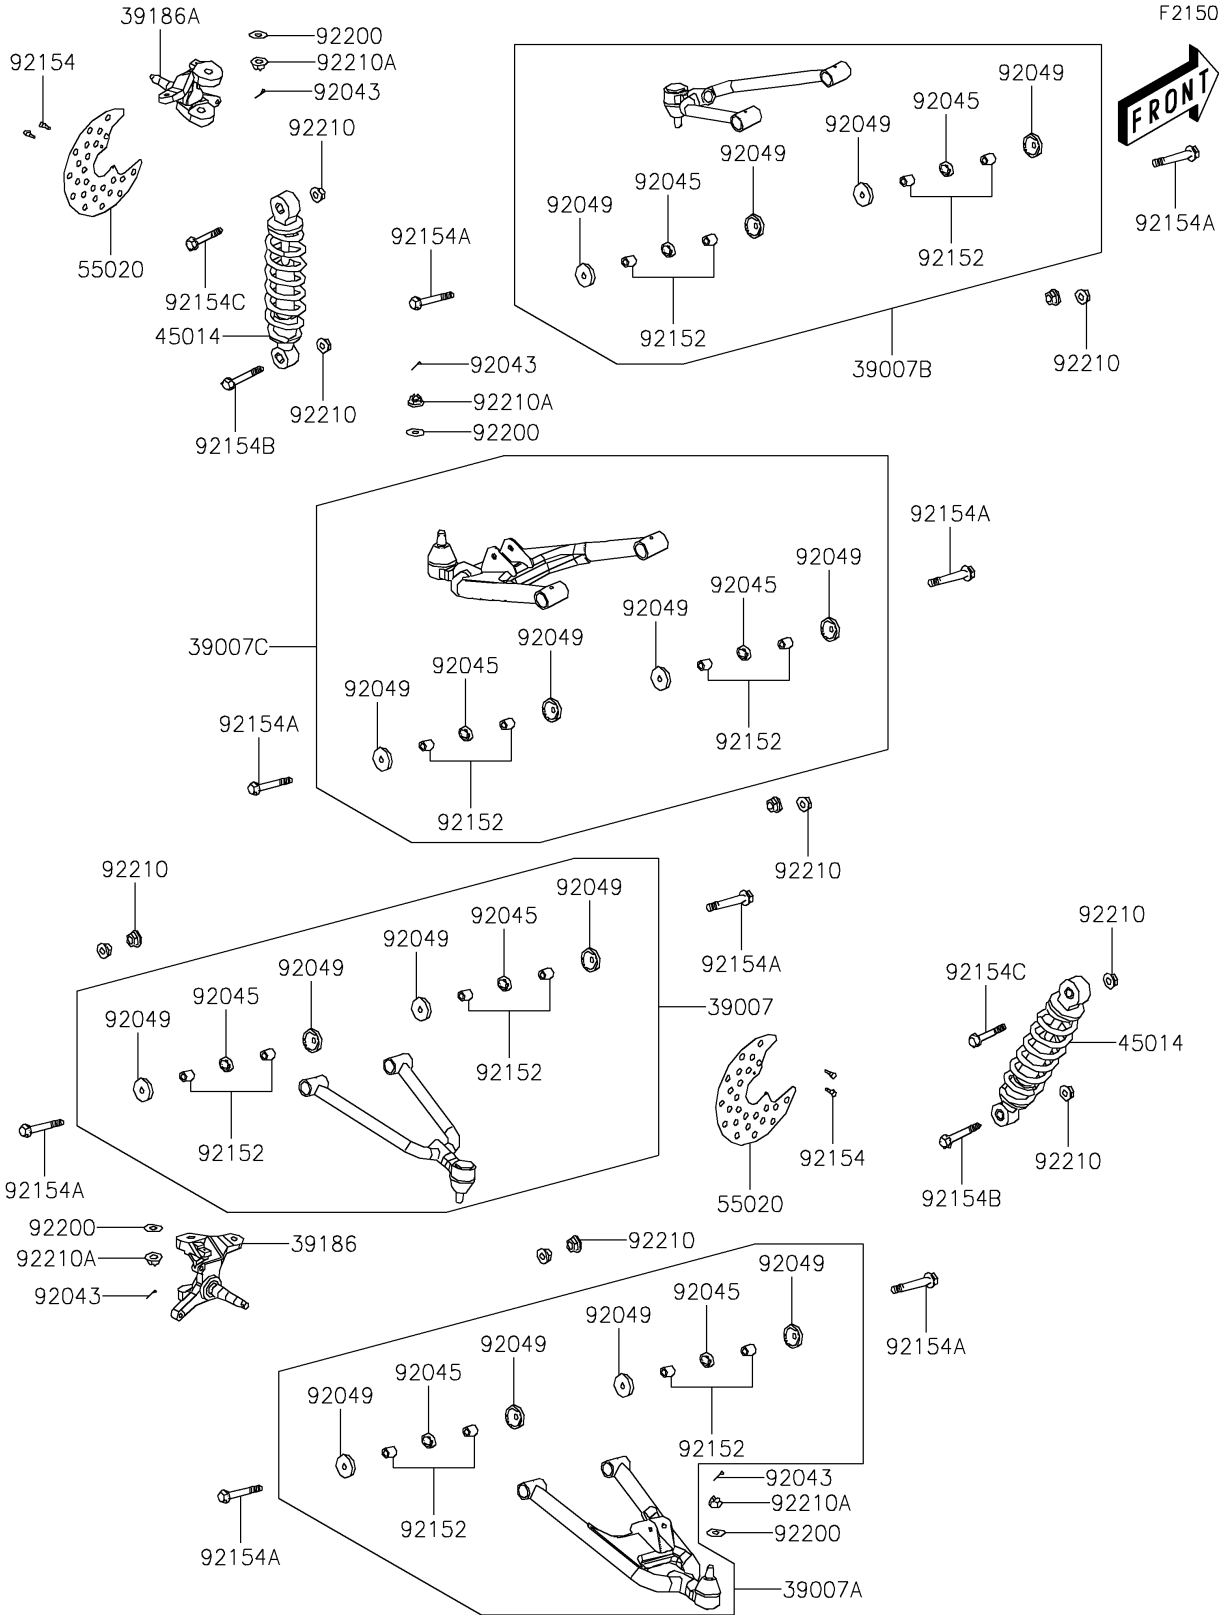

2021 BRUTE FORCE® 300 PARTS DIAGRAM

Suspension

2021 BRUTE FORCE® 300 PARTS LIST

Suspension

ITEM NAME	PART NUMBER	QUANTITY
ARM-SUSP,FR,UPP,RH,BLACK (Ref # 39007)	39007-Y003-945	1
ARM-SUSP,FR,LWR,RH,BLACK (Ref # 39007A)	39007-Y004-945	1
ARM-SUSP,FR,UPP,LH,BLACK (Ref # 39007B)	39007-Y005-945	1
ARM-SUSP,FR,LWR,LH,BLACK (Ref # 39007C)	39007-Y006-945	1
KNUCKLE,RH (Ref # 39186)	39186-Y003	1
KNUCKLE,LH (Ref # 39186A)	39186-Y004	1
SHOCKABSORBER,FR,BLACK (Ref # 45014)	45014-Y004-935	1
GUARD,BRAKE DISK (Ref # 55020)	55020-Y007	1
PIN,3X25 (Ref # 92043)	92043-Y009	1
BEARING-BALL,6000 (Ref # 92045)	92045-Y026	1
SEAL-OIL,SEAL-OIL,18X26X4 (Ref # 92049)	92049-Y018	1
COLLAR (Ref # 92152)	92152-Y023	1
BOLT,FLANGE,6X10 (Ref # 92154)	92154-Y038	1
BOLT,FLANGE,10X57 (Ref # 92154A)	92154-Y039	1
BOLT,FLANGE,10X50 (Ref # 92154B)	92154-Y040	1
BOLT,FLANGE,10X40 (Ref # 92154C)	92154-Y041	1
WASHER,12X26X2.3 (Ref # 92200)	92200-Y046	1
NUT,10MM (Ref # 92210)	92210-Y009	1
NUT,12MM (Ref # 92210A)	92210-Y023	1