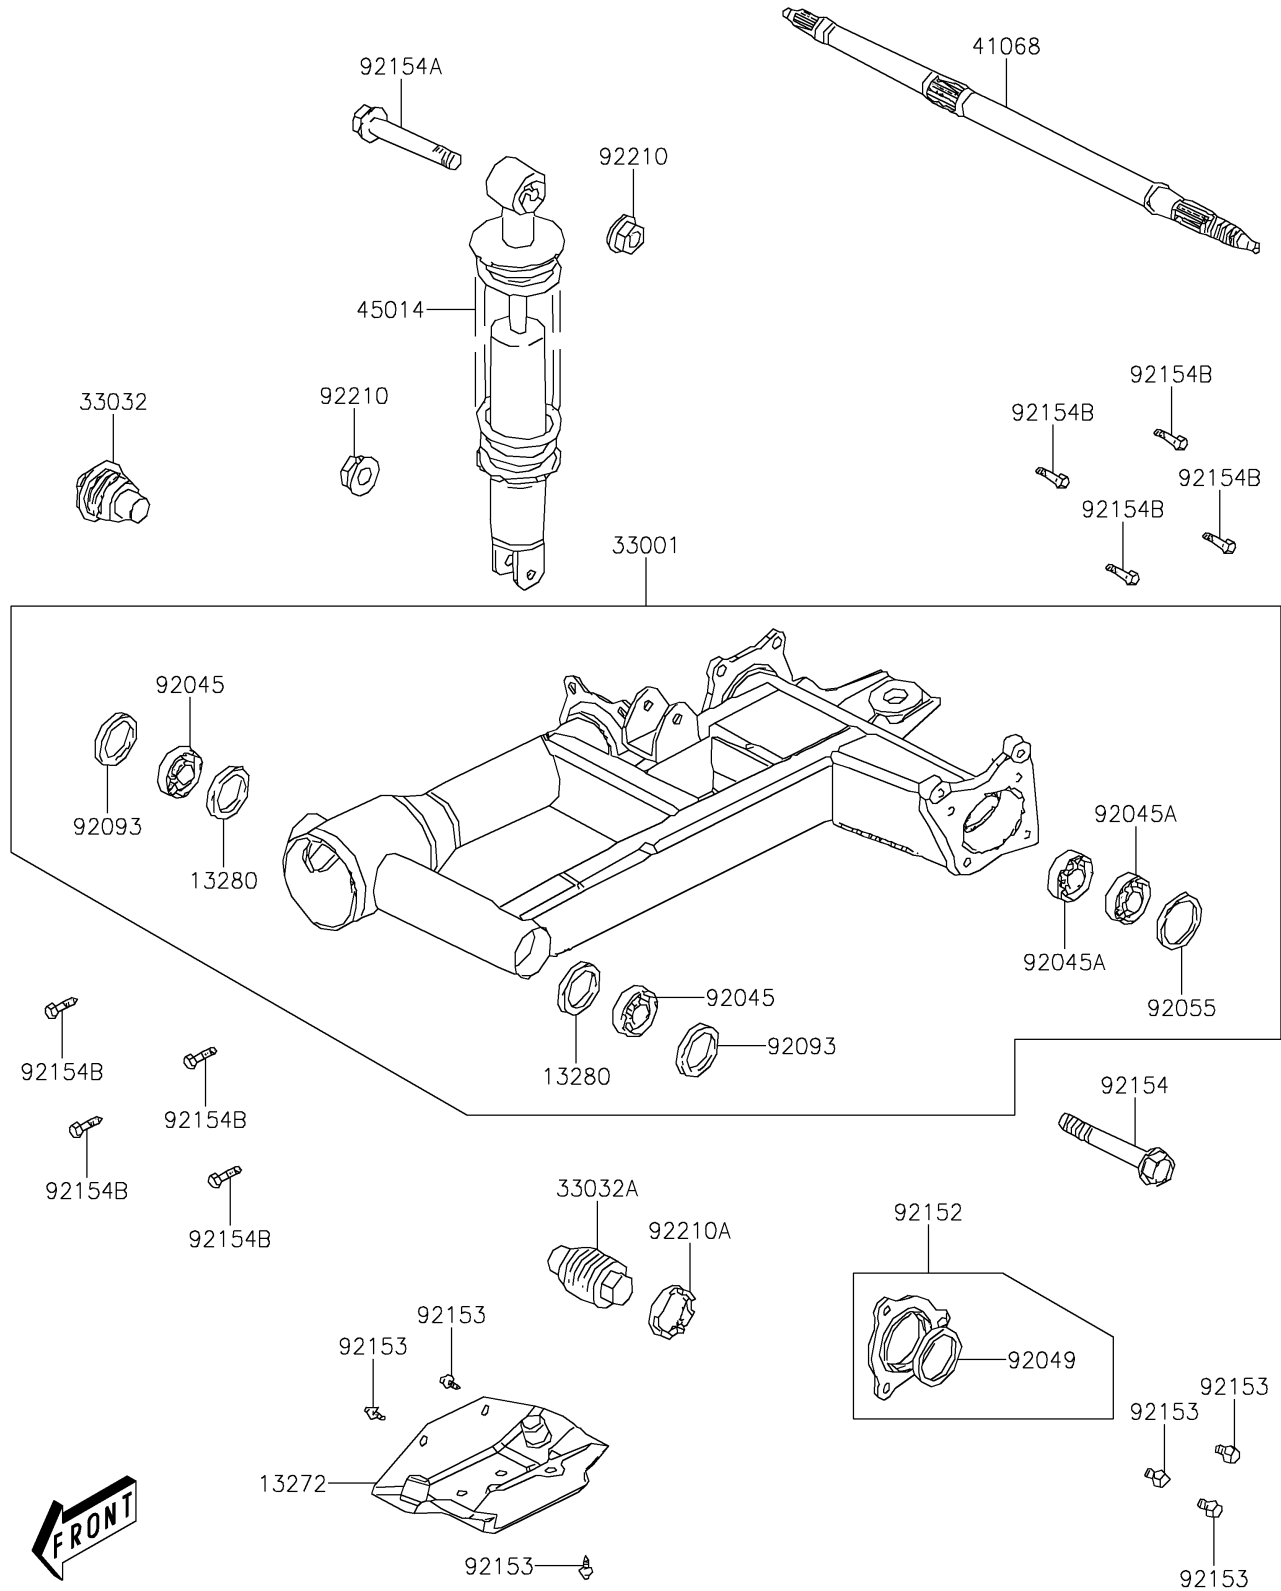

## 2021 BRUTE FORCE® 300 PARTS DIAGRAM

Swingarm

F2141

## 2021 BRUTE FORCE® 300 PARTS LIST

Swingarm

ITEM NAME	PART NUMBER	QUANTITY
PLATE (Ref # 13272)	13272-Y009	1
HOLDER (Ref # 13280)	13280-Y016	1
ARM-COMP-SWING (Ref # 33001)	33001-Y003	1
SHAFT-SWING ARM (Ref # 33032)	33032-Y001	1
SHAFT-SWING ARM (Ref # 33032A)	33032-Y002	1
AXLE,RR (Ref # 41068)	41068-Y002	1
SHOCKABSORBER,RR,BLACK (Ref # 45014)	45014-Y005-935	1
BEARING-BALL,30203 (Ref # 92045)	92045-Y027	1
BEARING-BALL,6006 (Ref # 92045A)	92045-Y028	1
SEAL-OIL,38.2X47X6 (Ref # 92049)	92049-Y019	1
RING-O,58.4X3 (Ref # 92055)	92055-Y030	1
SEAL,DUST,26X40X5 (Ref # 92093)	92093-Y014	1
COLLAR (Ref # 92152)	92152-Y024	1
BOLT,FLANGE,8X12 (Ref # 92153)	92153-Y031	1
BOLT,FLANGE,10X53 (Ref # 92154)	92154-Y043	1
BOLT,FLANGE,10X57 (Ref # 92154A)	92154-Y044	1
BOLT,FLANGE,10X25 (Ref # 92154B)	92154-Y139	1
NUT,10MM (Ref # 92210)	92210-Y009	1
NUT,LOCK (Ref # 92210A)	92210-Y051	1