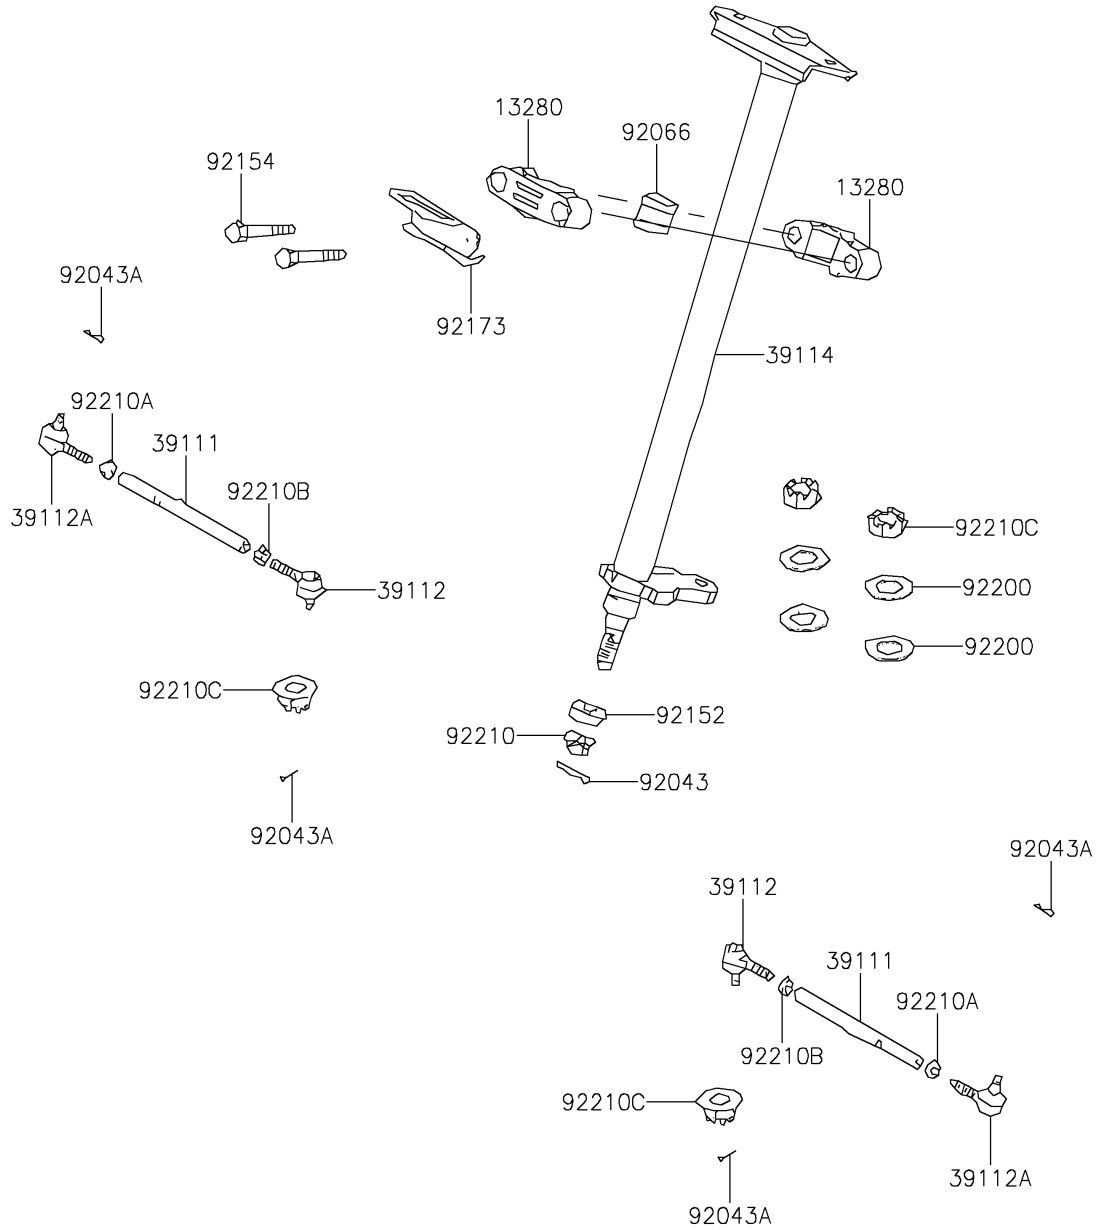

## 2021 BRUTE FORCE® 300 PARTS DIAGRAM

Steering Shaft

F2121

## 2021 BRUTE FORCE® 300 PARTS LIST

Steering Shaft

ITEM NAME	PART NUMBER	QUANTITY
HOLDER,STEERING (Ref # 13280)	13280-Y015	1
ROD-TIE (Ref # 39111)	39111-Y002	1
RODEND-TIE (Ref # 39112)	39112-Y005	1
RODEND-TIE (Ref # 39112A)	39112-Y006	1
SHAFT-COMP-STRG (Ref # 39114)	39114-Y002	1
PIN,3X25 (Ref # 92043)	92043-Y009	1
PIN,2.5X25 (Ref # 92043A)	92043-Y018	1
PLUG (Ref # 92066)	92066-Y011	1
COLLAR (Ref # 92152)	92152-Y019	1
BOLT,FANGE,8X60 (Ref # 92154)	92154-Y024	1
CLAMP,STEERING HOLDER (Ref # 92173)	92173-Y012	1
WASHER,10MM (Ref # 92200)	92200-Y047	1
NUT,14MM (Ref # 92210)	92210-Y012	1
NUT,10MM (Ref # 92210A)	92210-Y021	1
NUT,10MM (Ref # 92210B)	92210-Y022	1
NUT (Ref # 92210C)	92210-Y043	1