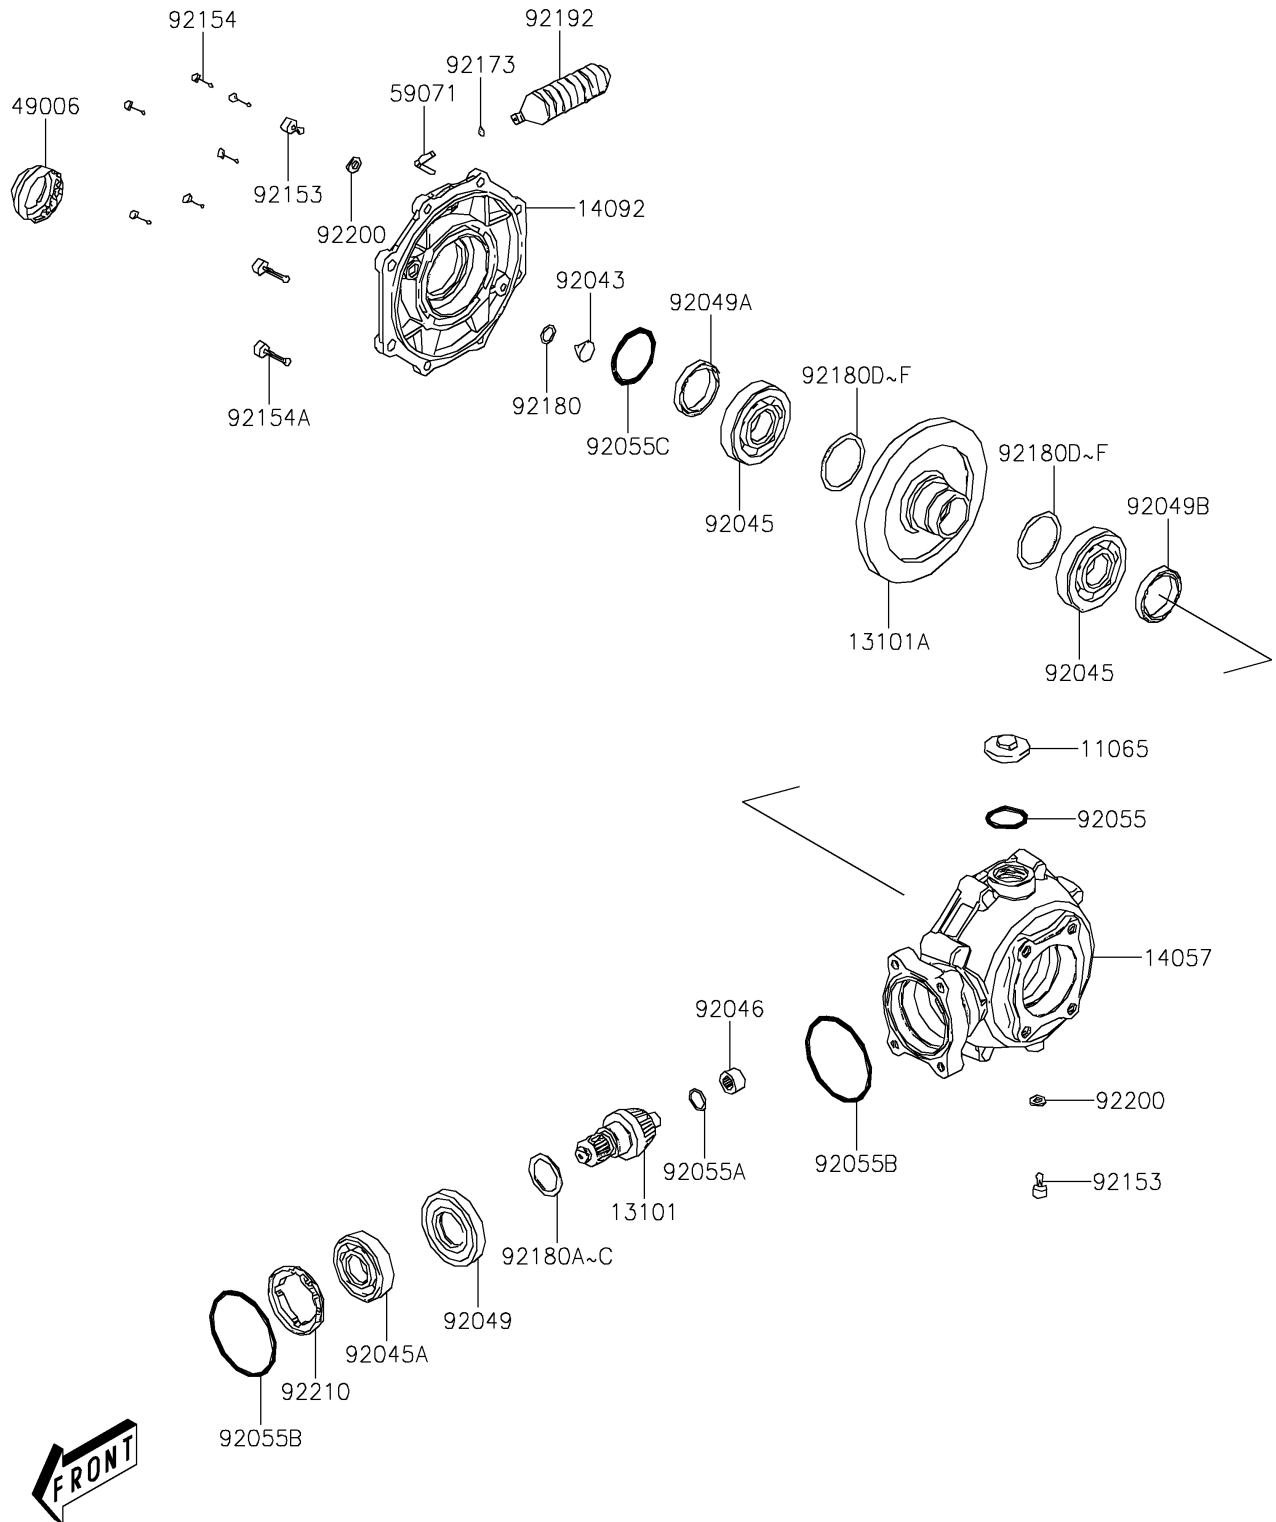

2021 BRUTE FORCE® 300 PARTS DIAGRAM

Drive Shaft/Final Gear

E3132

2021 BRUTE FORCE® 300 PARTS LIST

Drive Shaft/Final Gear

ITEM NAME	PART NUMBER	QUANTITY
CAP (Ref # 11065)	11065-Y006	1
GEAR-ASSY,PINION (Ref # 13101)	13101-Y001	1
GEAR-ASSY,RING (Ref # 13101A)	13101-Y002	1
CASE-COMP-GEAR (Ref # 14057)	14057-Y001	1
COVER,RH (Ref # 14092)	14092-Y018	1
BOOT,RR,AXLE SHAFT (Ref # 49006)	49006-Y007	1
JOINT,BREATHER (Ref # 59071)	59071-Y002	1
PIN,RING GEAR,STOPPER (Ref # 92043)	92043-Y022	1
BEARING-BALL,6009 (Ref # 92045)	92045-Y022	1
BEARING-BALL,6206 (Ref # 92045A)	92045-Y029	1
BEARING-NEEDLE,14X20X12 (Ref # 92046)	92046-Y007	1
SEAL-OIL,35X70X10 (Ref # 92049)	92049-Y020	1
SEAL-OIL,44X60X7 (Ref # 92049A)	92049-Y021	1
SEAL-OIL,42X62X7 (Ref # 92049B)	92049-Y022	1
RING-O,30.8MM (Ref # 92055)	92055-Y005	1
CIRCLIP (Ref # 92055A)	92055-Y031	1
RING-O,74.4X3.1 (Ref # 92055B)	92055-Y032	1
RING-O,31.7X3.5 (Ref # 92055C)	92055-Y033	1
BOLT,FLANGE,8X12 (Ref # 92153)	92153-Y031	1
BOLT,FLANGE,8X30 (Ref # 92154)	92154-Y137	1
BOLT,FLANGE,10X35 (Ref # 92154A)	92154-Y140	1
CLAMP,10.5 (Ref # 92173)	92173-Y023	1
SHIM,T=0.3 (Ref # 92180)	92180-Y025	1
SHIM,PINION GEAR,A (Ref # 92180A)	92180-Y026	1
SHIM,PINION GEAR,B (Ref # 92180B)	92180-Y027	1
SHIM,PINION GEAR,C (Ref # 92180C)	92180-Y028	1
SHIM,RING GEAR,A (Ref # 92180D)	92180-Y029	1
SHIM,RING GEAR,B (Ref # 92180E)	92180-Y030	1
SHIM,RING GEAR,C (Ref # 92180F)	92180-Y031	1

2021 BRUTE FORCE® 300 PARTS LIST

Drive Shaft/Final Gear

ITEM NAME	PART NUMBER	QUANTITY
TUBE,BREATHER (Ref # 92192)	92192-Y016	1
WASHER,8MM (Ref # 92200)	92200-Y010	1
NUT,LOCK,65MM (Ref # 92210)	92210-Y052	1