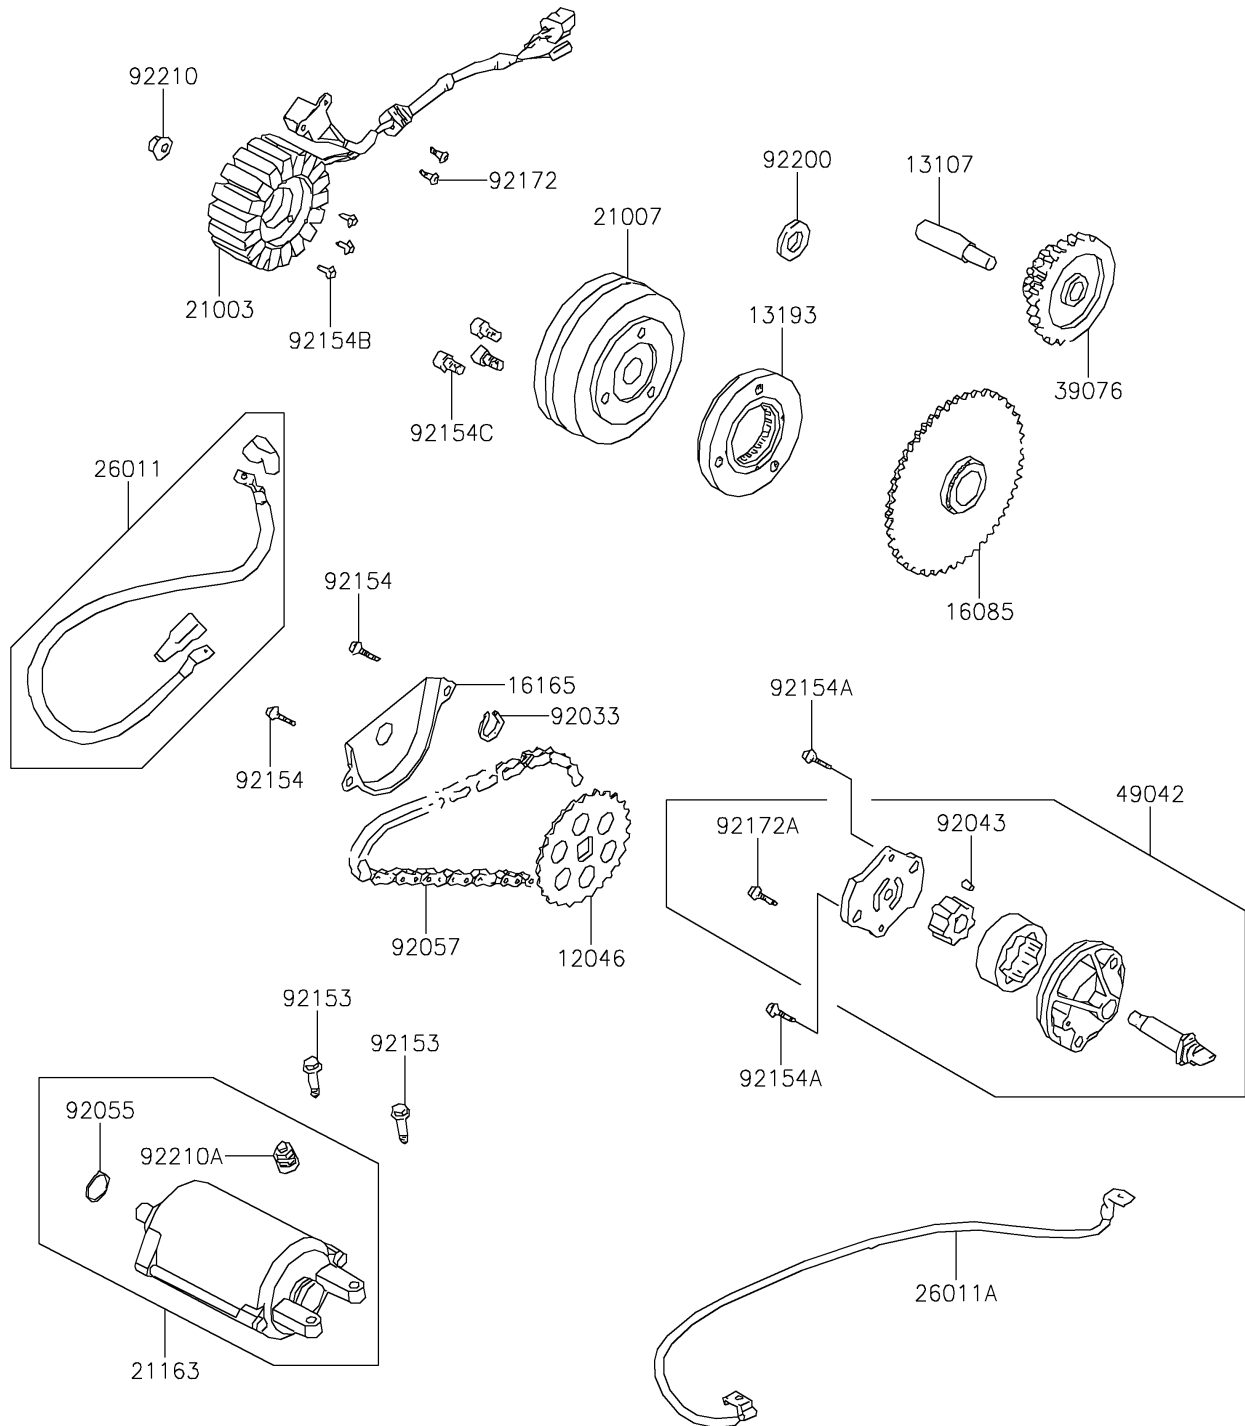

## 2021 BRUTE FORCE® 300 PARTS DIAGRAM

Generator

E1810

## 2021 BRUTE FORCE® 300 PARTS LIST

Generator

ITEM NAME	PART NUMBER	QUANTITY
SPROCKET,OIL PUMP DRIVEN (Ref # 12046)	12046-Y001	1
SHAFT,STARTER REDUCTION (Ref # 13107)	13107-Y008	1
CLUTCH-ASSY-ONEWAY (Ref # 13193)	13193-Y002	1
GEAR,STARTER (Ref # 16085)	16085-Y009	1
SEPARATOR,OIL (Ref # 16165)	16165-Y003	1
STATOR (Ref # 21003)	21003-Y007	1
ROTOR (Ref # 21007)	21007-Y007	1
STARTER-ELECTRIC (Ref # 21163)	21163-Y003	1
WIRE-LEAD,STARTER CABLE (Ref # 26011)	26011-Y001	1
WIRE-LEAD,EARTH (Ref # 26011A)	26011-Y002	1
LIMITER,STARTER REDUCTION (Ref # 39076)	39076-Y002	1
PUMP-OIL (Ref # 49042)	49042-Y003	1
RING-SNAP,10MM (Ref # 92033)	92033-Y019	1
PIN,DOWEL,4X65 (Ref # 92043)	92043-Y015	1
RING-O,24.4X3.1 (Ref # 92055)	92055-Y025	1
CHAIN,OIL PUMP (Ref # 92057)	92057-Y006	1
BOLT,FLANGE,6X22 (Ref # 92153)	92153-Y003	1
BOLT,FLANGE,6X12 (Ref # 92154)	92154-Y035	1
BOLT,FLANGE,6X28 (Ref # 92154A)	92154-Y068	1
BOLT,HEX,5X32 (Ref # 92154B)	92154-Y112	1
BOLT,8X15 (Ref # 92154C)	92154-Y123	1
SCREW,3X10 (Ref # 92172)	92172-Y066	1
SCREW,5X16 (Ref # 92172A)	92172-Y067	1
WASHER,14X28X2 (Ref # 92200)	92200-Y026	1
NUT,FLANGE,14MM (Ref # 92210)	92210-Y038	1
NUT,6MM (Ref # 92210A)	92210-Y039	1