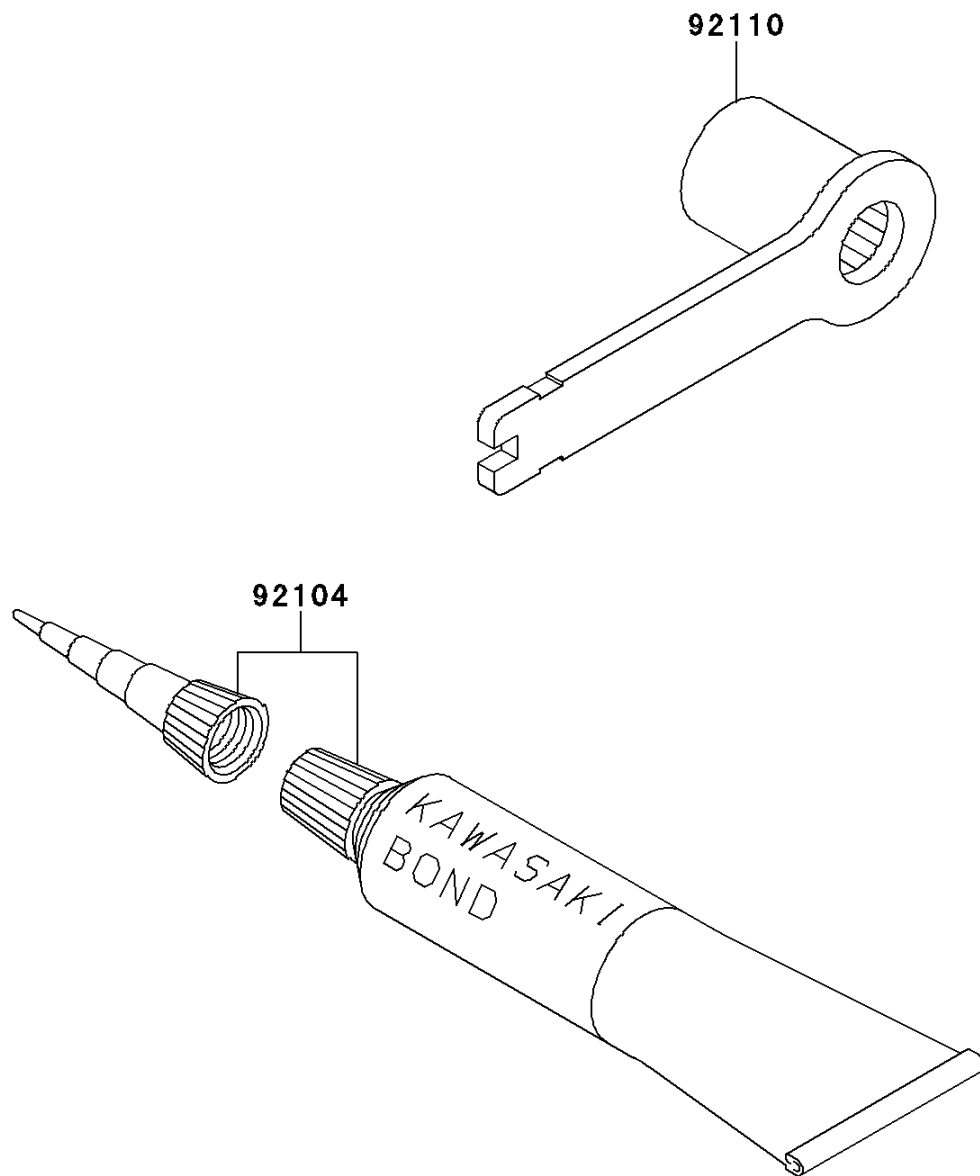

2001 KX250 PARTS DIAGRAM

Owner's Tools

F2810

2001 KX250 PARTS LIST

Owner's Tools

ITEM NAME	PART NUMBER	QUANTITY
GASKET-LIQUID,TUBE,100G,SILVER (Ref # 92104)	92104-002	1
TOOL-WRENCH,BOX,21MM&SPOKE (Ref # 92110)	92110-1200	1