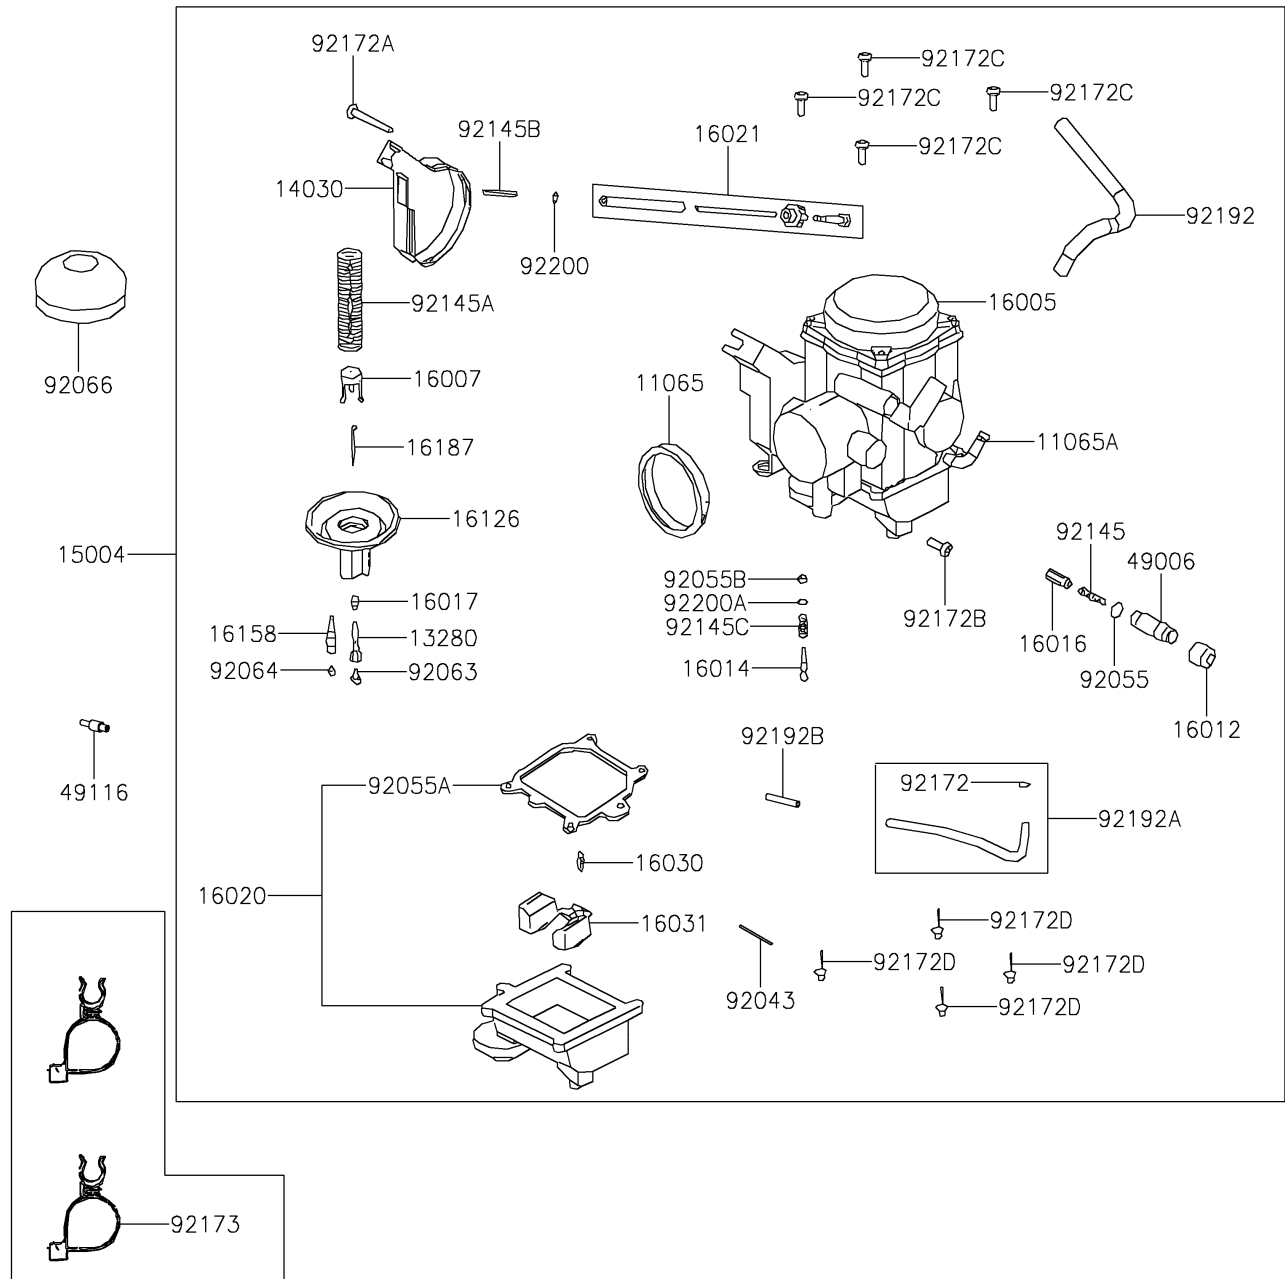

2021 BRUTE FORCE® 300 PARTS DIAGRAM

Carburetor

E1611