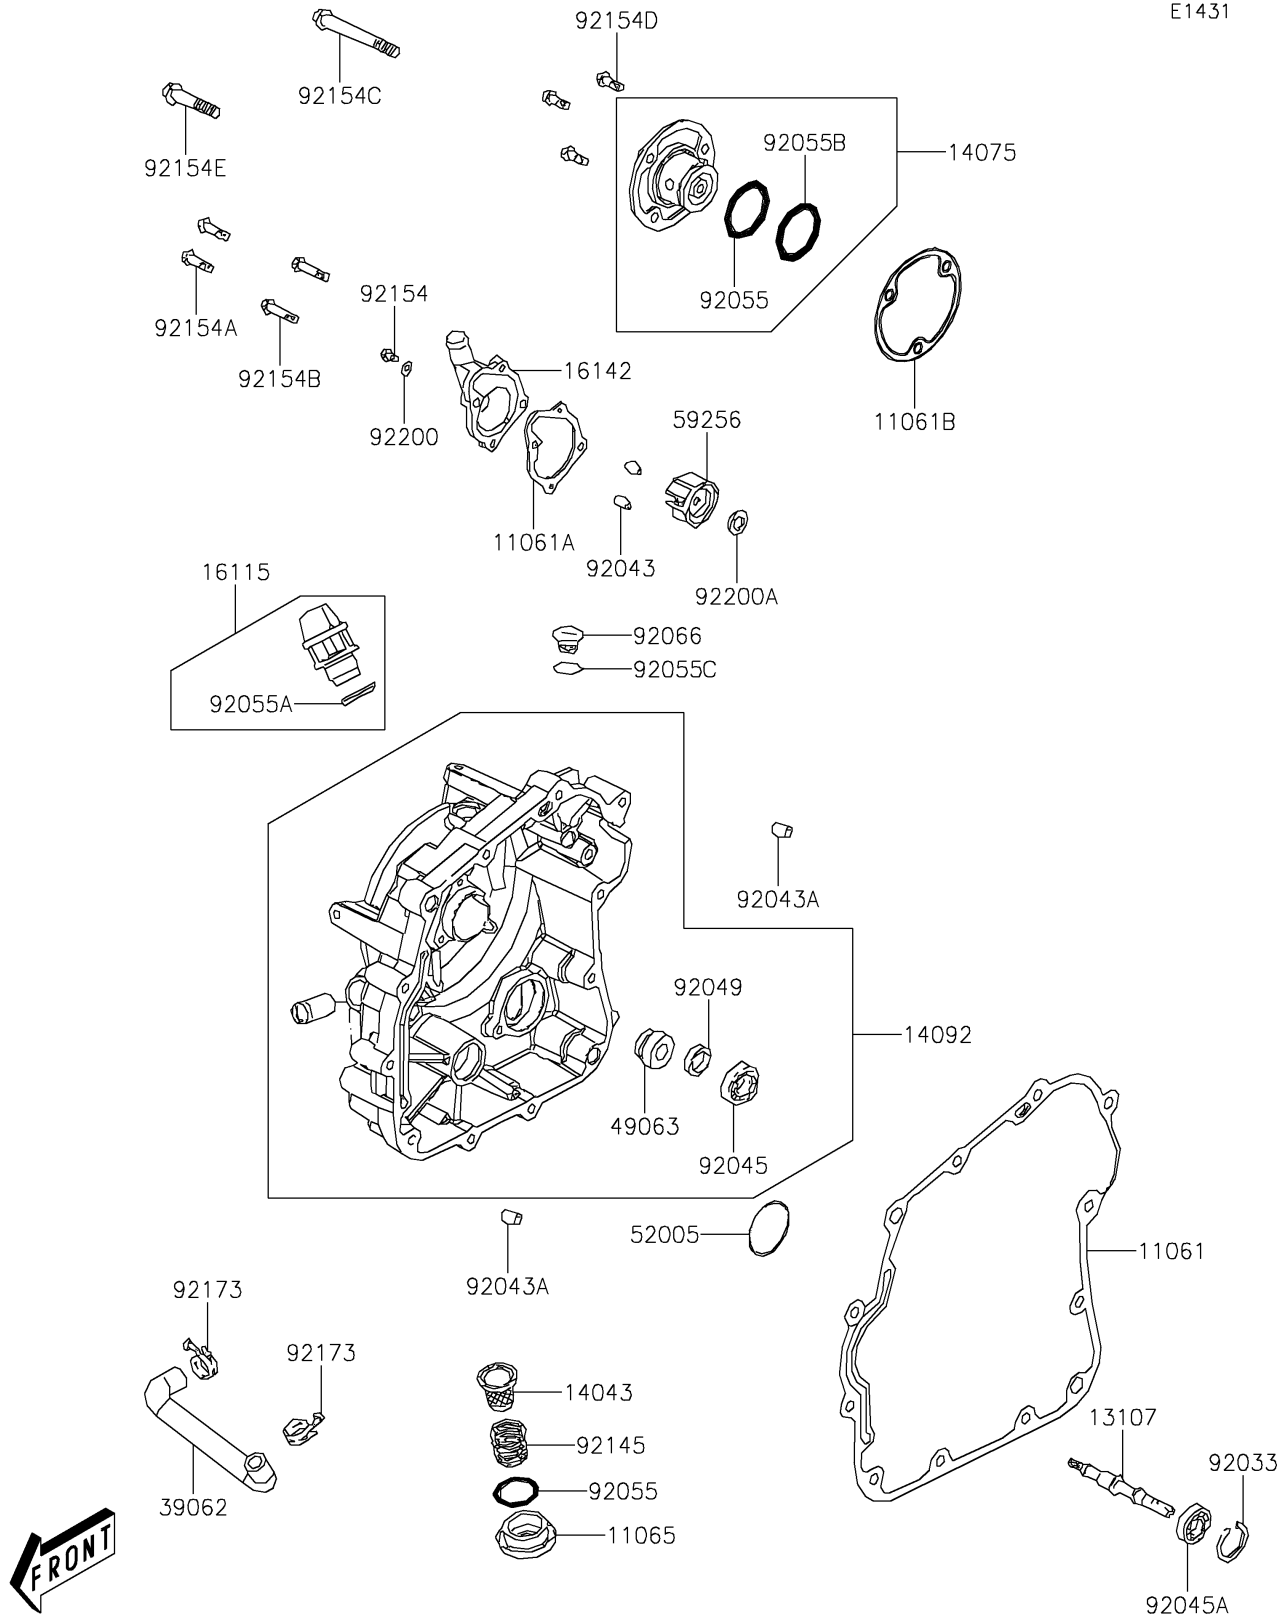

2021 BRUTE FORCE® 300 PARTS DIAGRAM

Engine Cover(s)

E1431

2021 BRUTE FORCE® 300 PARTS LIST

Engine Cover(s)

ITEM NAME	PART NUMBER	QUANTITY
GASKET,CRANK CASE COVER,RH (Ref # 11061)	11061-Y028	1
GASKET,WATER PUMP COVER (Ref # 11061A)	11061-Y029	1
GASKET,CRANK CASE COVER CAP (Ref # 11061B)	11061-Y035	1
CAP (Ref # 11065)	11065-Y006	1
SHAFT,WATER PUMP (Ref # 13107)	13107-Y006	1
FILTER,OIL (Ref # 14043)	14043-Y001	1
CAP-ASSY,CRANK CASE COVER,RH (Ref # 14075)	14075-Y001	1
COVER,CRANK CASE,RH (Ref # 14092)	14092-Y007	1
CAP-OIL FILLER (Ref # 16115)	16115-Y002	1
COVER-PUMP,WATER,BLACK (Ref # 16142)	16142-Y001-944	1
HOSE-COOLING (Ref # 39062)	39062-Y006	1
SEAL-MECHANICAL (Ref # 49063)	49063-Y002	1
GAUGE,OIL LEVEL (Ref # 52005)	52005-Y002	1
IMPELLER (Ref # 59256)	59256-Y001	1
RING-SNAP,26MM (Ref # 92033)	92033-Y015	1
PIN,8X14 (Ref # 92043)	92043-Y012	1
PIN,10X16 (Ref # 92043A)	92043-Y013	1
BEARING-BALL,6901 (Ref # 92045)	92045-Y017	1
BEARING-BALL,6000 (Ref # 92045A)	92045-Y018	1
SEAL-OIL,12X20X4 (Ref # 92049)	92049-Y011	1
RING-O,30.8MM (Ref # 92055)	92055-Y005	1
RING-O,18X3 (Ref # 92055A)	92055-Y011	1
RING-O,27.4X2.1 (Ref # 92055B)	92055-Y022	1
RING-O,13.8X2.5 (Ref # 92055C)	92055-Y023	1
PLUG,COVER (Ref # 92066)	92066-Y009	1
SPRING (Ref # 92145)	92145-Y005	1
BOLT,FLANGE,6X10 (Ref # 92154)	92154-Y013	1
BOLT,FLANGE,6X22 (Ref # 92154A)	92154-Y067	1
BOLT,FLANGE,6X28 (Ref # 92154B)	92154-Y068	1

2021 BRUTE FORCE® 300 PARTS LIST

Engine Cover(s)

ITEM NAME	PART NUMBER	QUANTITY
BOLT,6X125 (Ref # 92154C)	92154-Y121	1
BOLT,FLANGE,6X16 (Ref # 92154D)	92154-Y134	1
BOLT,FLANGE,6X45 (Ref # 92154E)	92154-Y135	1
CLAMP (Ref # 92173)	92173-Y005	1
WASHER,6MM (Ref # 92200)	92200-Y024	1
WASHER,7.2X13X1.2 (Ref # 92200A)	92200-Y025	1