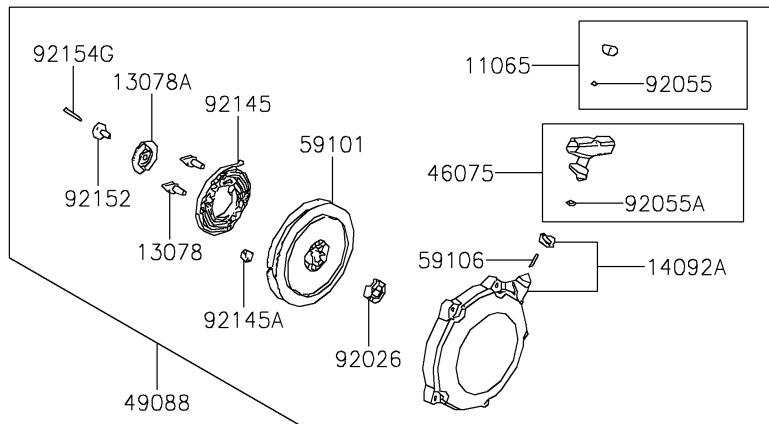

## 2021 BRUTE FORCE® 300 PARTS DIAGRAM

Crankcase

E1411

### Crankcase

ITEM NAME	PART NUMBER	QUANTITY
GASKET,CRANK CASE (Ref # 11061)	11061-Y023	1
GASKET,CRANK CASE COVER,LH (Ref # 11061A)	11061-Y024	1
GASKET,RECOIL STARTER (Ref # 11061B)	11061-Y025	1
CAP (Ref # 11065)	11065-Y011	1
RATCHET (Ref # 13078)	13078-Y003	1
RATCHET (Ref # 13078A)	13078-Y004	1
SWITCH-COMP (Ref # 13151)	13151-Y001	1
PLATE (Ref # 13272)	13272-Y003	1
PLATE (Ref # 13272A)	13272-Y004	1
CRANKCASE,RH (Ref # 14080)	14080-Y005	1
CRANKCASE,LH (Ref # 14080A)	14080-Y006	1
COVER,CRANK CASE,LH (Ref # 14092)	14092-Y004	1
COVER,RECOIL STARTER (Ref # 14092A)	14092-Y005	1
GRIP (Ref # 46075)	46075-Y003	1
STARTER-RECOIL (Ref # 49088)	49088-Y001	1
REEL (Ref # 59101)	59101-Y001	1
ROPE (Ref # 59106)	59106-Y001	1
STUD (Ref # 92004)	92004-Y008	1
STUD (Ref # 92004A)	92004-Y009	1
SPACER (Ref # 92026)	92026-Y010	1
PIN,8X14 (Ref # 92043)	92043-Y012	1
PIN,10X16 (Ref # 92043A)	92043-Y013	1
BEARING-BALL,6305 (Ref # 92045)	92045-Y013	1
BEARING-BALL,6005LLU (Ref # 92045A)	92045-Y014	1
BEARING-BALL,6205 (Ref # 92045B)	92045-Y015	1
BEARING-BALL,6304 (Ref # 92045C)	92045-Y016	1
BEARING-NEEDLE (Ref # 92046)	92046-Y004	1
SEAL-OIL,25X40X8 (Ref # 92049)	92049-Y010	1
SEAL-OIL,27X42X7 (Ref # 92049A)	92049-Y049	1