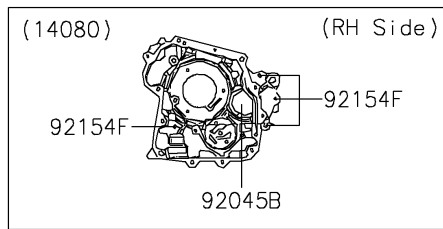

## 2021 BRUTE FORCE® 300 PARTS DIAGRAM

Crankcase

E1411

### Crankcase

ITEM NAME	PART NUMBER	QUANTITY
GASKET,CRANK CASE (Ref # 11061)	11061-Y023	1
GASKET,CRANK CASE COVER,LH (Ref # 11061A)	11061-Y024	1
GASKET,RECOIL STARTER (Ref # 11061B)	11061-Y025	1
CAP (Ref # 11065)	11065-Y011	1
RATCHET (Ref # 13078)	13078-Y003	1
RATCHET (Ref # 13078A)	13078-Y004	1
SWITCH-COMP (Ref # 13151)	13151-Y001	1
PLATE (Ref # 13272)	13272-Y003	1
PLATE (Ref # 13272A)	13272-Y004	1
CRANKCASE,RH (Ref # 14080)	14080-Y005	1
CRANKCASE,LH (Ref # 14080A)	14080-Y006	1
COVER,CRANK CASE,LH (Ref # 14092)	14092-Y004	1
COVER,RECOIL STARTER (Ref # 14092A)	14092-Y005	1
GRIP (Ref # 46075)	46075-Y003	1
STARTER-RECOIL (Ref # 49088)	49088-Y001	1
REEL (Ref # 59101)	59101-Y001	1
ROPE (Ref # 59106)	59106-Y001	1
STUD (Ref # 92004)	92004-Y008	1
STUD (Ref # 92004A)	92004-Y009	1
SPACER (Ref # 92026)	92026-Y010	1
PIN,8X14 (Ref # 92043)	92043-Y012	1
PIN,10X16 (Ref # 92043A)	92043-Y013	1
BEARING-BALL,6305 (Ref # 92045)	92045-Y013	1
BEARING-BALL,6005LLU (Ref # 92045A)	92045-Y014	1
BEARING-BALL,6205 (Ref # 92045B)	92045-Y015	1
BEARING-BALL,6304 (Ref # 92045C)	92045-Y016	1
BEARING-NEEDLE (Ref # 92046)	92046-Y004	1
SEAL-OIL,25X40X8 (Ref # 92049)	92049-Y010	1
SEAL-OIL,27X42X7 (Ref # 92049A)	92049-Y049	1