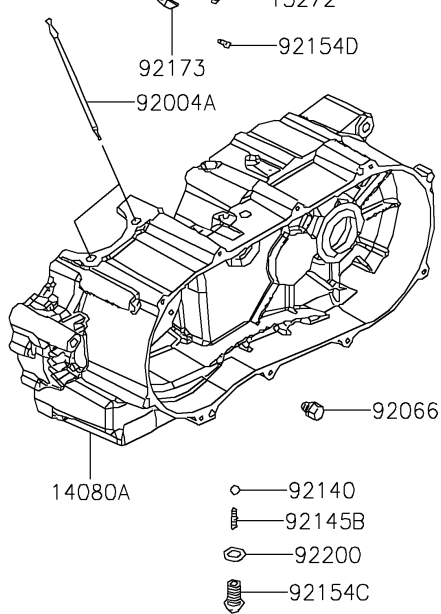

## 2021 BRUTE FORCE® 300 PARTS DIAGRAM

Crankcase

E1411

### Crankcase

ITEM NAME	PART NUMBER	QUANTITY
GASKET,CRANK CASE (Ref # 11061)	11061-Y023	1
GASKET,CRANK CASE COVER,LH (Ref # 11061A)	11061-Y024	1
GASKET,RECOIL STARTER (Ref # 11061B)	11061-Y025	1
CAP (Ref # 11065)	11065-Y011	1
RATCHET (Ref # 13078)	13078-Y003	1
RATCHET (Ref # 13078A)	13078-Y004	1
SWITCH-COMP (Ref # 13151)	13151-Y001	1
PLATE (Ref # 13272)	13272-Y003	1
PLATE (Ref # 13272A)	13272-Y004	1
CRANKCASE,RH (Ref # 14080)	14080-Y005	1
CRANKCASE,LH (Ref # 14080A)	14080-Y006	1
COVER,CRANK CASE,LH (Ref # 14092)	14092-Y004	1
COVER,RECOIL STARTER (Ref # 14092A)	14092-Y005	1
GRIP (Ref # 46075)	46075-Y003	1
STARTER-RECOIL (Ref # 49088)	49088-Y001	1
REEL (Ref # 59101)	59101-Y001	1
ROPE (Ref # 59106)	59106-Y001	1
STUD (Ref # 92004)	92004-Y008	1
STUD (Ref # 92004A)	92004-Y009	1
SPACER (Ref # 92026)	92026-Y010	1
PIN,8X14 (Ref # 92043)	92043-Y012	1
PIN,10X16 (Ref # 92043A)	92043-Y013	1
BEARING-BALL,6305 (Ref # 92045)	92045-Y013	1
BEARING-BALL,6005LLU (Ref # 92045A)	92045-Y014	1
BEARING-BALL,6205 (Ref # 92045B)	92045-Y015	1
BEARING-BALL,6304 (Ref # 92045C)	92045-Y016	1
BEARING-NEEDLE (Ref # 92046)	92046-Y004	1
SEAL-OIL,25X40X8 (Ref # 92049)	92049-Y010	1
SEAL-OIL,27X42X7 (Ref # 92049A)	92049-Y049	1