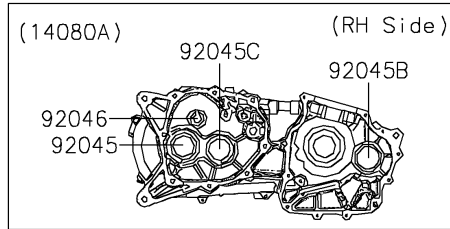

## 2021 BRUTE FORCE® 300 PARTS DIAGRAM

Crankcase

E1411

## 2021 BRUTE FORCE® 300 PARTS LIST

### Crankcase

ITEM NAME	PART NUMBER	QUANTITY
GASKET,CRANK CASE (Ref # 11061)	11061-Y023	1
GASKET,CRANK CASE COVER,LH (Ref # 11061A)	11061-Y024	1
GASKET,RECOIL STARTER (Ref # 11061B)	11061-Y025	1
CAP (Ref # 11065)	11065-Y011	1
RATCHET (Ref # 13078)	13078-Y003	1
RATCHET (Ref # 13078A)	13078-Y004	1
SWITCH-COMP (Ref # 13151)	13151-Y001	1
PLATE (Ref # 13272)	13272-Y003	1
PLATE (Ref # 13272A)	13272-Y004	1
CRANKCASE,RH (Ref # 14080)	14080-Y005	1
CRANKCASE,LH (Ref # 14080A)	14080-Y006	1
COVER,CRANK CASE,LH (Ref # 14092)	14092-Y004	1
COVER,RECOIL STARTER (Ref # 14092A)	14092-Y005	1
GRIP (Ref # 46075)	46075-Y003	1
STARTER-RECOIL (Ref # 49088)	49088-Y001	1
REEL (Ref # 59101)	59101-Y001	1
ROPE (Ref # 59106)	59106-Y001	1
STUD (Ref # 92004)	92004-Y008	1
STUD (Ref # 92004A)	92004-Y009	1
SPACER (Ref # 92026)	92026-Y010	1
PIN,8X14 (Ref # 92043)	92043-Y012	1
PIN,10X16 (Ref # 92043A)	92043-Y013	1
BEARING-BALL,6305 (Ref # 92045)	92045-Y013	1
BEARING-BALL,6005LLU (Ref # 92045A)	92045-Y014	1
BEARING-BALL,6205 (Ref # 92045B)	92045-Y015	1
BEARING-BALL,6304 (Ref # 92045C)	92045-Y016	1
BEARING-NEEDLE (Ref # 92046)	92046-Y004	1
SEAL-OIL,25X40X8 (Ref # 92049)	92049-Y010	1
SEAL-OIL,27X42X7 (Ref # 92049A)	92049-Y049	1