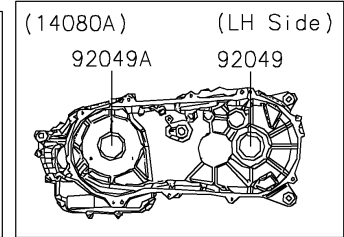

## 2021 BRUTE FORCE® 300 PARTS DIAGRAM

Crankcase

E1411

## 2021 BRUTE FORCE® 300 PARTS LIST

### Crankcase

ITEM NAME	PART NUMBER	QUANTITY
GASKET,CRANK CASE (Ref # 11061)	11061-Y023	1
GASKET,CRANK CASE COVER,LH (Ref # 11061A)	11061-Y024	1
GASKET,RECOIL STARTER (Ref # 11061B)	11061-Y025	1
CAP (Ref # 11065)	11065-Y011	1
RATCHET (Ref # 13078)	13078-Y003	1
RATCHET (Ref # 13078A)	13078-Y004	1
SWITCH-COMP (Ref # 13151)	13151-Y001	1
PLATE (Ref # 13272)	13272-Y003	1
PLATE (Ref # 13272A)	13272-Y004	1
CRANKCASE,RH (Ref # 14080)	14080-Y005	1
CRANKCASE,LH (Ref # 14080A)	14080-Y006	1
COVER,CRANK CASE,LH (Ref # 14092)	14092-Y004	1
COVER,RECOIL STARTER (Ref # 14092A)	14092-Y005	1
GRIP (Ref # 46075)	46075-Y003	1
STARTER-RECOIL (Ref # 49088)	49088-Y001	1
REEL (Ref # 59101)	59101-Y001	1
ROPE (Ref # 59106)	59106-Y001	1
STUD (Ref # 92004)	92004-Y008	1
STUD (Ref # 92004A)	92004-Y009	1
SPACER (Ref # 92026)	92026-Y010	1
PIN,8X14 (Ref # 92043)	92043-Y012	1
PIN,10X16 (Ref # 92043A)	92043-Y013	1
BEARING-BALL,6305 (Ref # 92045)	92045-Y013	1
BEARING-BALL,6005LLU (Ref # 92045A)	92045-Y014	1
BEARING-BALL,6205 (Ref # 92045B)	92045-Y015	1
BEARING-BALL,6304 (Ref # 92045C)	92045-Y016	1
BEARING-NEEDLE (Ref # 92046)	92046-Y004	1
SEAL-OIL,25X40X8 (Ref # 92049)	92049-Y010	1
SEAL-OIL,27X42X7 (Ref # 92049A)	92049-Y049	1