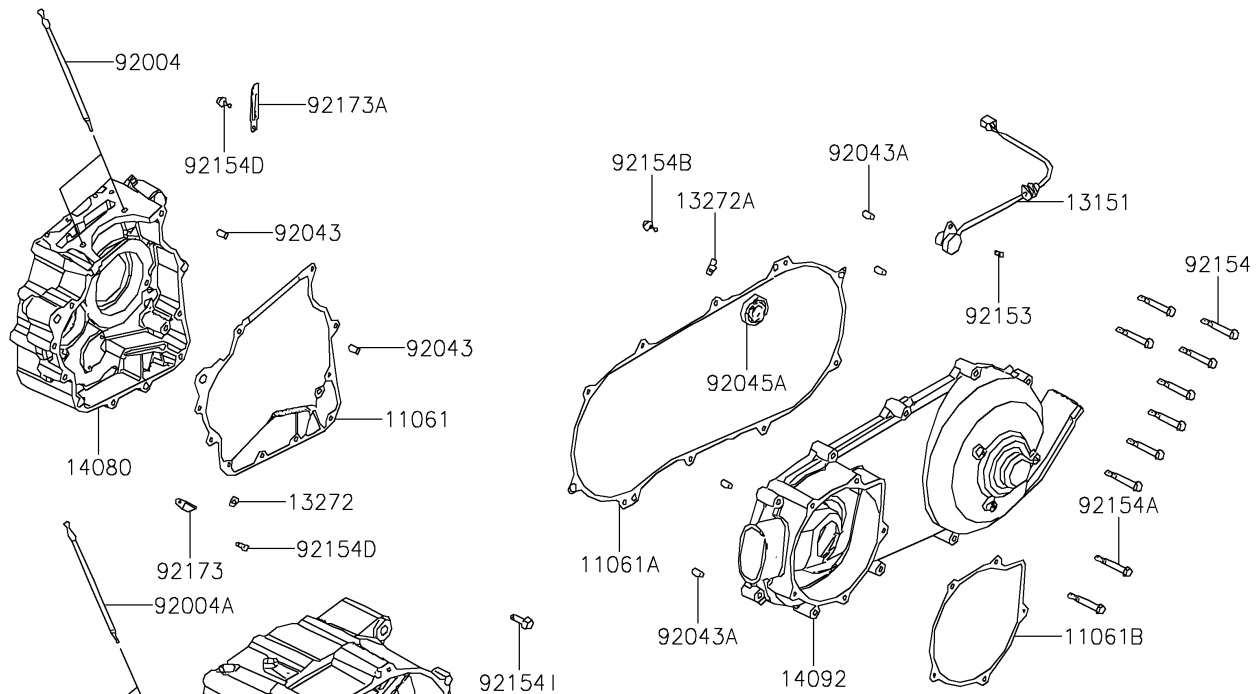

## 2021 BRUTE FORCE® 300 PARTS DIAGRAM

Crankcase

E1411

### Crankcase

ITEM NAME	PART NUMBER	QUANTITY
GASKET,CRANK CASE (Ref # 11061)	11061-Y023	1
GASKET,CRANK CASE COVER,LH (Ref # 11061A)	11061-Y024	1
GASKET,RECOIL STARTER (Ref # 11061B)	11061-Y025	1
CAP (Ref # 11065)	11065-Y011	1
RATCHET (Ref # 13078)	13078-Y003	1
RATCHET (Ref # 13078A)	13078-Y004	1
SWITCH-COMP (Ref # 13151)	13151-Y001	1
PLATE (Ref # 13272)	13272-Y003	1
PLATE (Ref # 13272A)	13272-Y004	1
CRANKCASE,RH (Ref # 14080)	14080-Y005	1
CRANKCASE,LH (Ref # 14080A)	14080-Y006	1
COVER,CRANK CASE,LH (Ref # 14092)	14092-Y004	1
COVER,RECOIL STARTER (Ref # 14092A)	14092-Y005	1
GRIP (Ref # 46075)	46075-Y003	1
STARTER-RECOIL (Ref # 49088)	49088-Y001	1
REEL (Ref # 59101)	59101-Y001	1
ROPE (Ref # 59106)	59106-Y001	1
STUD (Ref # 92004)	92004-Y008	1
STUD (Ref # 92004A)	92004-Y009	1
SPACER (Ref # 92026)	92026-Y010	1
PIN,8X14 (Ref # 92043)	92043-Y012	1
PIN,10X16 (Ref # 92043A)	92043-Y013	1
BEARING-BALL,6305 (Ref # 92045)	92045-Y013	1
BEARING-BALL,6005LLU (Ref # 92045A)	92045-Y014	1
BEARING-BALL,6205 (Ref # 92045B)	92045-Y015	1
BEARING-BALL,6304 (Ref # 92045C)	92045-Y016	1
BEARING-NEEDLE (Ref # 92046)	92046-Y004	1
SEAL-OIL,25X40X8 (Ref # 92049)	92049-Y010	1
SEAL-OIL,27X42X7 (Ref # 92049A)	92049-Y049	1