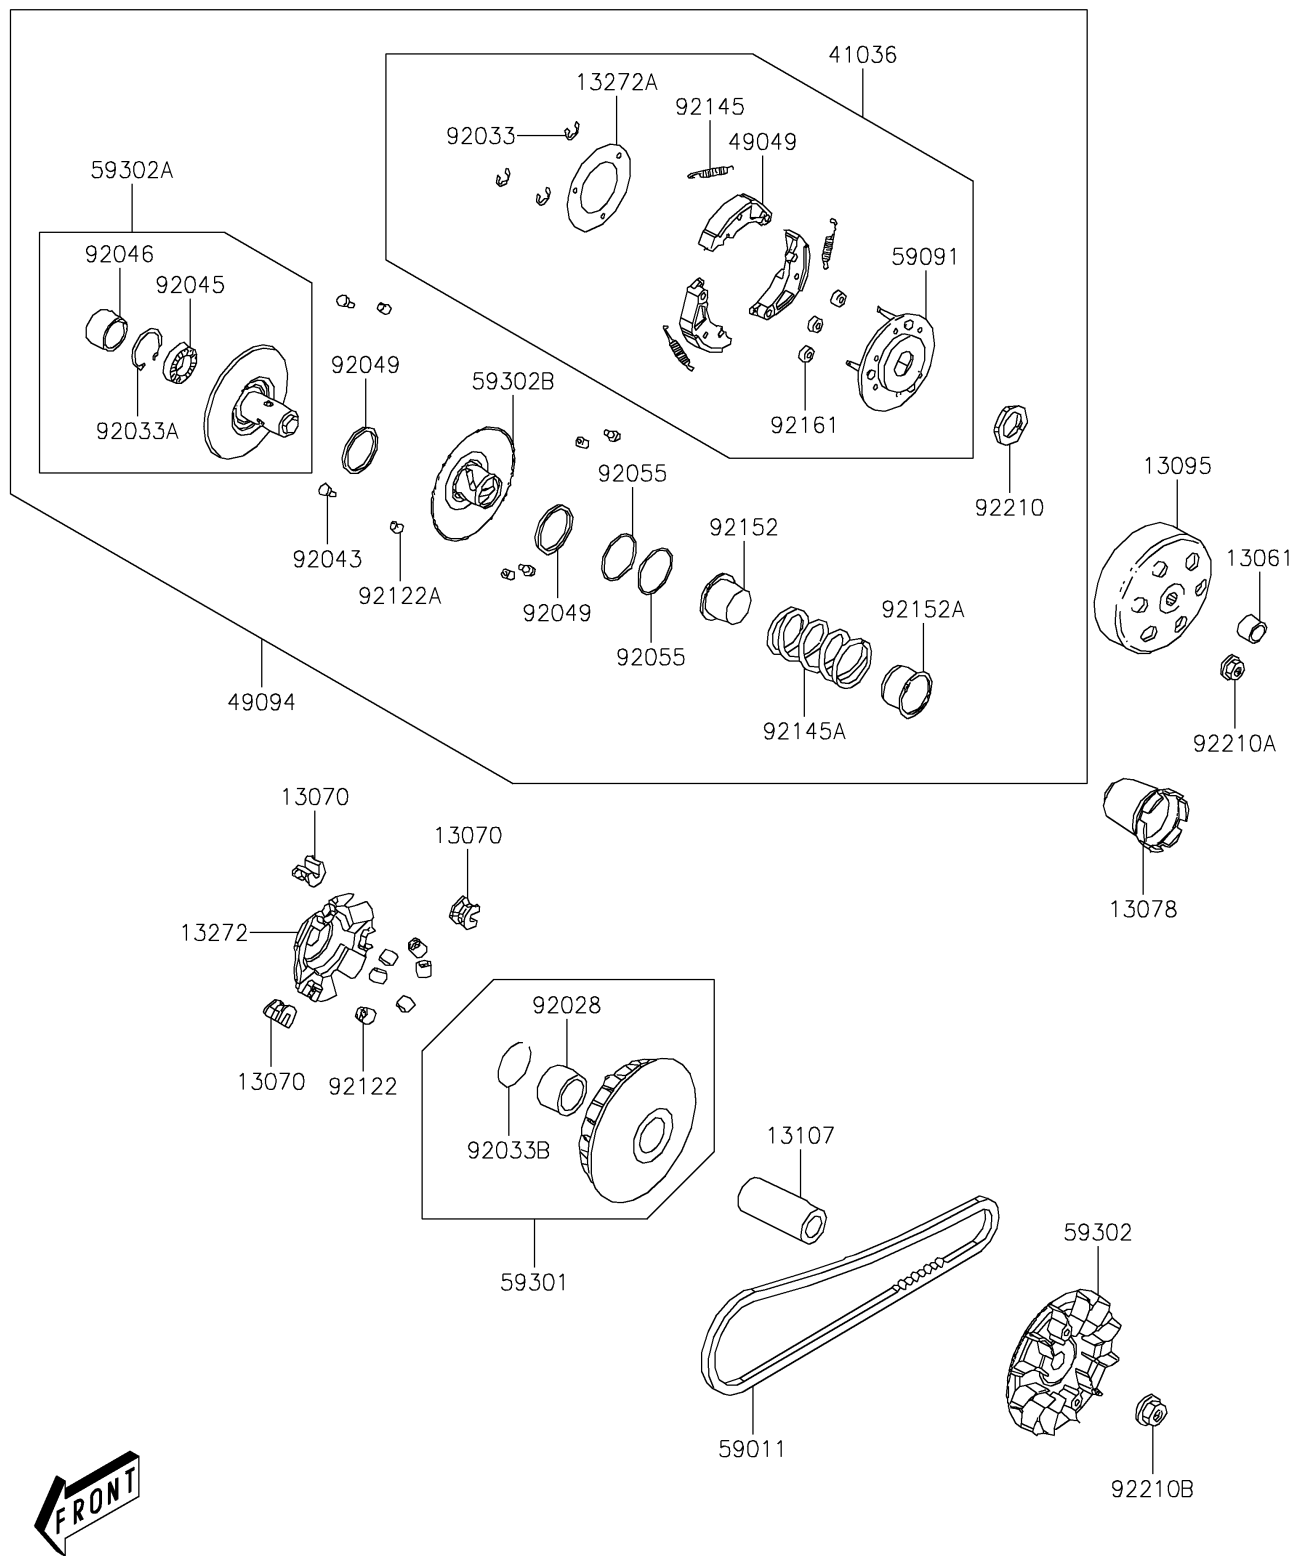

2021 BRUTE FORCE® 300 PARTS DIAGRAM

Belt Converter

E1390

2021 BRUTE FORCE® 300 PARTS LIST

Belt Converter

ITEM NAME	PART NUMBER	QUANTITY
BOSS,DRIVE SHAFT (Ref # 13061)	13061-Y002	1
GUIDE (Ref # 13070)	13070-Y001	1
RATCHET (Ref # 13078)	13078-Y005	1
HOUSING-COMP-CLUTCH (Ref # 13095)	13095-Y004	1
SHAFT,DRIVE (Ref # 13107)	13107-Y007	1
PLATE,RAMP (Ref # 13272)	13272-Y006	1
PLATE,CLUTCH SIDE (Ref # 13272A)	13272-Y007	1
HUB-ASSY (Ref # 41036)	41036-Y003	1
SHOE-CLUTCH (Ref # 49049)	49049-Y001	1
CONVERTER-ASSY-DRIVEN (Ref # 49094)	49094-Y003	1
BELT,DRIVE (Ref # 59011)	59011-Y003	1
PULLEY,DRIVEN (Ref # 59091)	59091-Y001	1
SHEAVE-MOVABLE (Ref # 59301)	59301-Y003	1
SHEAVE-COMP (Ref # 59302)	59302-Y007	1
SHEAVE-COMP,FIXED (Ref # 59302A)	59302-Y008	1
SHEAVE-COMP,MOVABLE (Ref # 59302B)	59302-Y009	1
BUSHING,27X33X37 (Ref # 92028)	92028-Y001	1
RING-SNAP,7MM (Ref # 92033)	92033-Y016	1
RING-SNAP (Ref # 92033A)	92033-Y017	1
RING-SNAP,33MM (Ref # 92033B)	92033-Y018	1
PIN,GUIDE (Ref # 92043)	92043-Y016	1
BEARING-BALL,6902U (Ref # 92045)	92045-Y019	1
BEARING-NEEDLE,22X29X18 (Ref # 92046)	92046-Y005	1
SEAL-OIL (Ref # 92049)	92049-Y012	1
RING-O (Ref # 92055)	92055-Y024	1
ROLLER,WEIGHT (Ref # 92122)	92122-Y007	1
ROLLER,GUIDE (Ref # 92122A)	92122-Y008	1
SPRING,CLUTCH (Ref # 92145)	92145-Y026	1
SPRING (Ref # 92145A)	92145-Y027	1

2021 BRUTE FORCE® 300 PARTS LIST

Belt Converter

ITEM NAME	PART NUMBER	QUANTITY
COLLAR,SEAL (Ref # 92152)	92152-Y016	1
COLLAR,SPRING (Ref # 92152A)	92152-Y017	1
DAMPER,CLUTCH (Ref # 92161)	92161-Y009	1
NUT,28MM (Ref # 92210)	92210-Y002	1
NUT,12MM (Ref # 92210A)	92210-Y037	1
NUT,FLANGE,14MM (Ref # 92210B)	92210-Y038	1