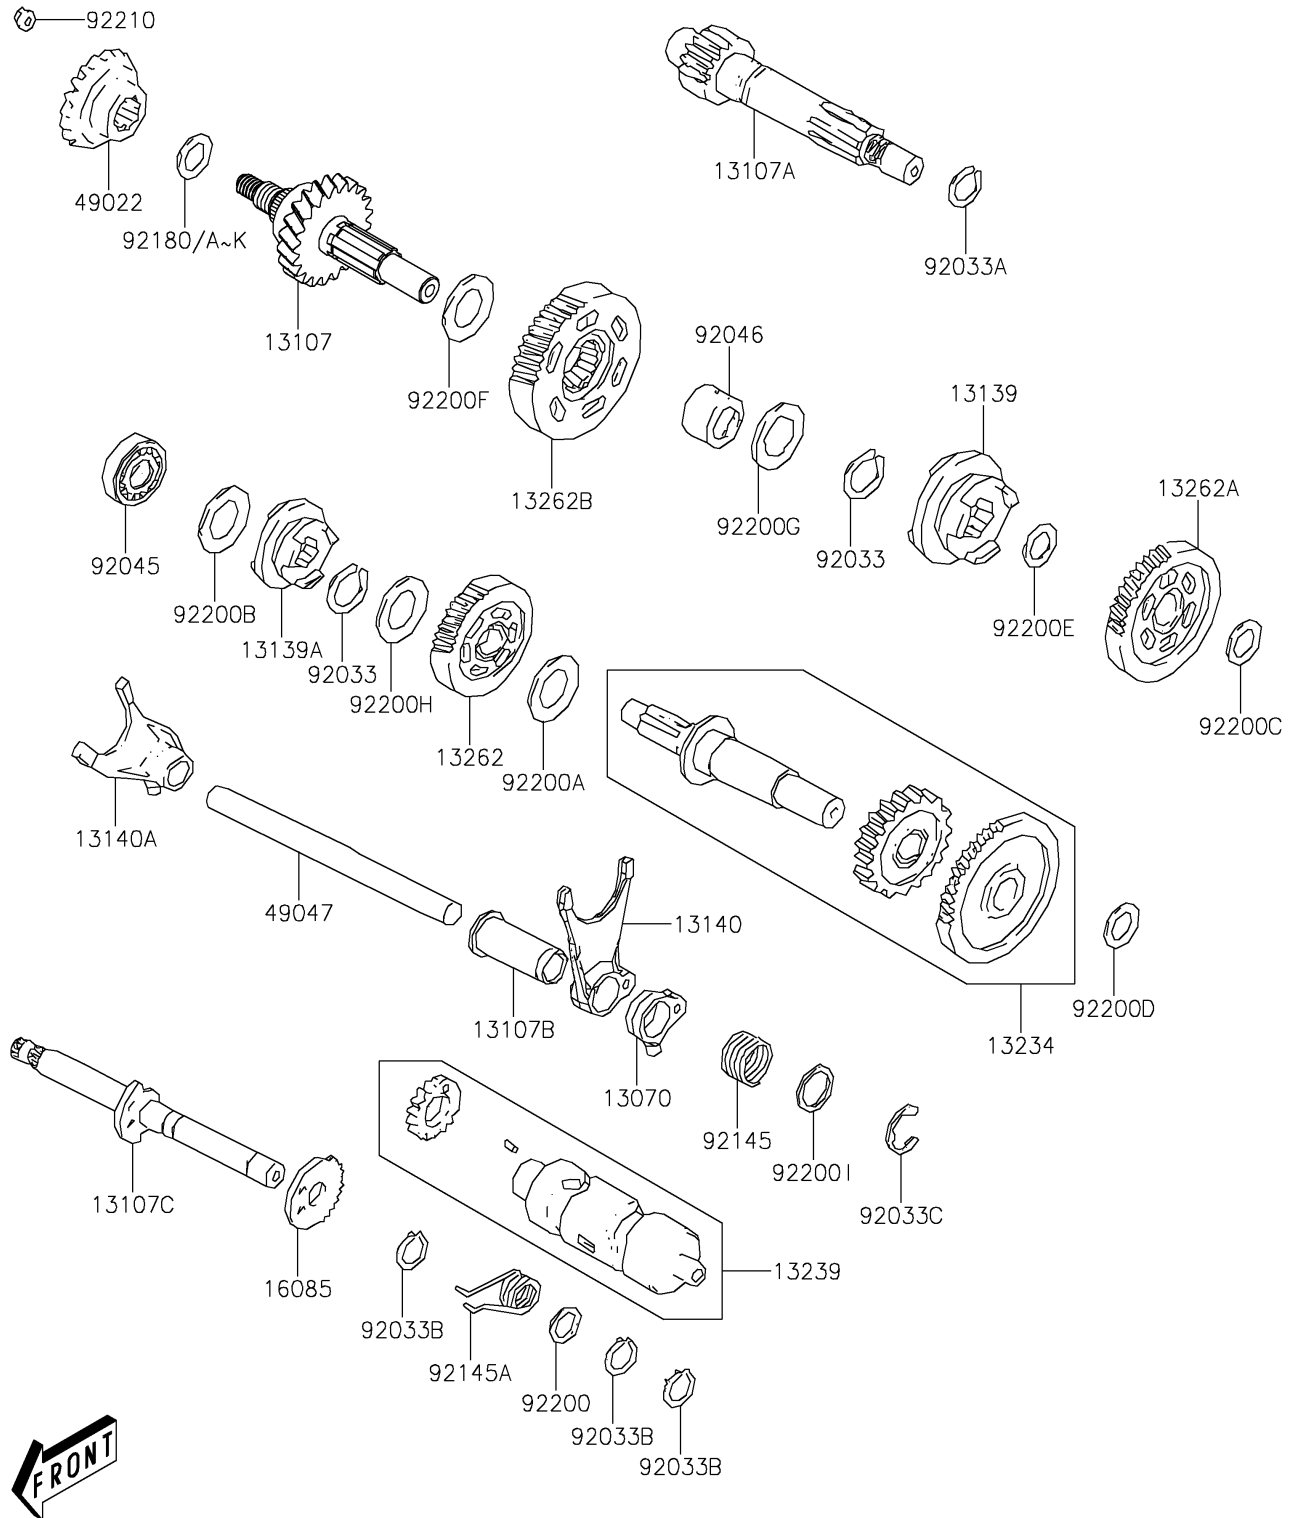

## 2021 BRUTE FORCE® 300 PARTS LIST

Transmission

ITEM NAME	PART NUMBER	QUANTITY
GUIDE,FORK-SHIFT,RH (Ref # 13070)	13070-Y002	1
SHAFT,MAIN (Ref # 13107)	13107-Y011	1
SHAFT,DRIVE (Ref # 13107A)	13107-Y012	1
SHAFT,SHIFT FORK (Ref # 13107B)	13107-Y013	1
SHAFT,CHANGE DRUM (Ref # 13107C)	13107-Y014	1
SHIFTER,REVERSE & LOWER (Ref # 13139)	13139-Y001	1
SHIFTER,FORWARD (Ref # 13139A)	13139-Y002	1
FORK-SHIFT,RH (Ref # 13140)	13140-Y001	1
FORK-SHIFT,LH (Ref # 13140A)	13140-Y002	1
SHAFT-COMP,COUNTER (Ref # 13234)	13234-Y003	1
DRUM-ASSY-CHANGE (Ref # 13239)	13239-Y001	1
GEAR,FORWARD (Ref # 13262)	13262-Y004	1
GEAR,BACKWARD (Ref # 13262A)	13262-Y005	1
GEAR,LOWER DRIVEN (Ref # 13262B)	13262-Y006	1
GEAR,CHANGE LEVER (Ref # 16085)	16085-Y010	1
GEAR-BEVEL,DRIVE (Ref # 49022)	49022-Y003	1
ROD-SHIFT (Ref # 49047)	49047-Y001	1
RING-SNAP,28MM (Ref # 92033)	92033-Y022	1
RING-SNAP,25MM (Ref # 92033A)	92033-Y023	1
RING-SNAP,12MM (Ref # 92033B)	92033-Y024	1
RING-SNAP,15MM (Ref # 92033C)	92033-Y025	1
BEARING-BALL,6303 (Ref # 92045)	92045-Y023	1
BEARING-NEEDLE,20X26X16 (Ref # 92046)	92046-Y006	1
SPRING,DRUM (Ref # 92145)	92145-Y029	1
SPRING,RETURN (Ref # 92145A)	92145-Y052	1
SHIM,DRIVEN,A,T=0.6 (Ref # 92180)	92180-Y013	1
SHIM,DRIVEN,B,T=0.65 (Ref # 92180A)	92180-Y014	1
SHIM,DRIVEN,C,T=0.7 (Ref # 92180B)	92180-Y015	1
SHIM,DRIVEN,D,T=0.75 (Ref # 92180C)	92180-Y016	1